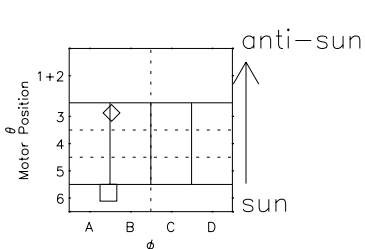

Galileo EPD Real Elevation Anisotropies 00144

Software Version: RTELEV_NORM V 1.20
Data Production: 10-03-01
Plot Production: Mon Sep 17 09:44:17 2001
Color File: wondr3
Geofactor File: 1.1

- ◇ = Jupiter look direction
- = Corotation look direction