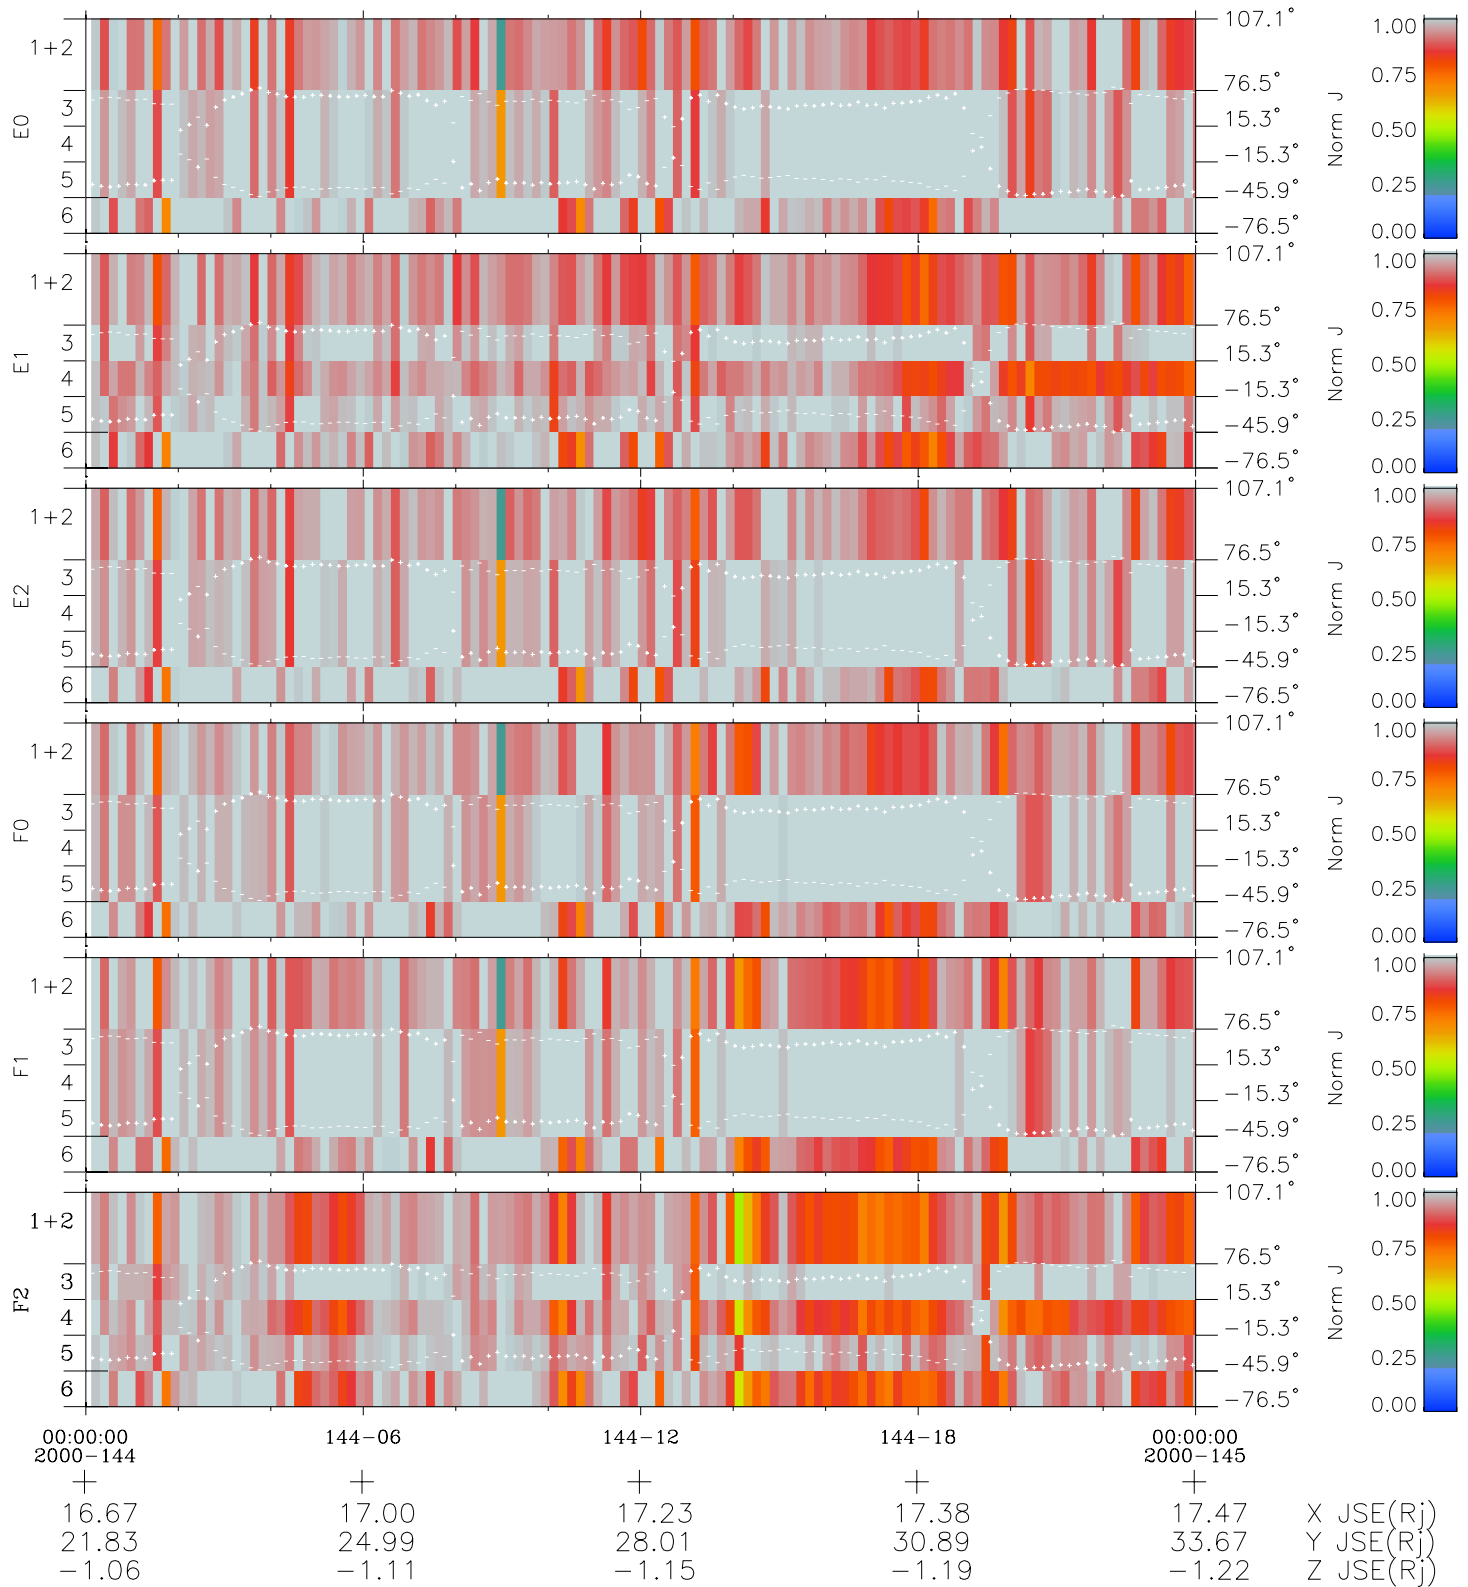

Galileo EPD Real Elevation Anisotropies 00144

Software Version: RTELEV_NORM V 1.20
Data Production: 10-03-01
Plot Production: Mon Sep 17 09:44:17 2001
Color File: wondr3
Geofactor File: 1.1

- ◇ = Jupiter look direction
- = Corotation look direction