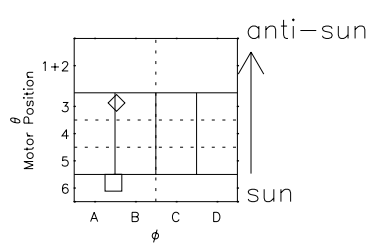

Galileo EPD Real Time Azimuth Anisotropies 00144

Software Version: RTAZIM_NORM V 1.20
 Data Production: 10-03-01
 Plot Production: Mon Sep 17 09:44:49 2001
 Color File: wondr3
 Geofactor File: 1.1

00:00:00 2000-144	144-06	144-12	144-18	00:00:00 2000-145	
+	+	+	+	+	
16.67	17.00	17.23	17.38	17.47	X JSE(R _j)
21.83	24.99	28.01	30.89	33.67	Y JSE(R _j)
-1.06	-1.11	-1.15	-1.19	-1.22	Z JSE(R _j)

- ◇ = Jupiter look direction
- = Corotation look direction