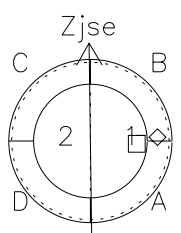

Galileo EPD Real Time Azimuth Anisotropies 00144

Software Version: RTAZIM_NORM V 1.20
 Data Production: 10-03-01
 Plot Production: Mon Sep 17 09:44:49 2001
 Color File: wondr3
 Geofactor File: 1.1

00:00:00 2000-144	144-06	144-12	144-18	00:00:00 2000-145	
+	+	+	+	+	
16.67	17.00	17.23	17.38	17.47	X JSE(R _j)
21.83	24.99	28.01	30.89	33.67	Y JSE(R _j)
-1.06	-1.11	-1.15	-1.19	-1.22	Z JSE(R _j)

- ◇ = Jupiter look direction
- = Corotation look direction