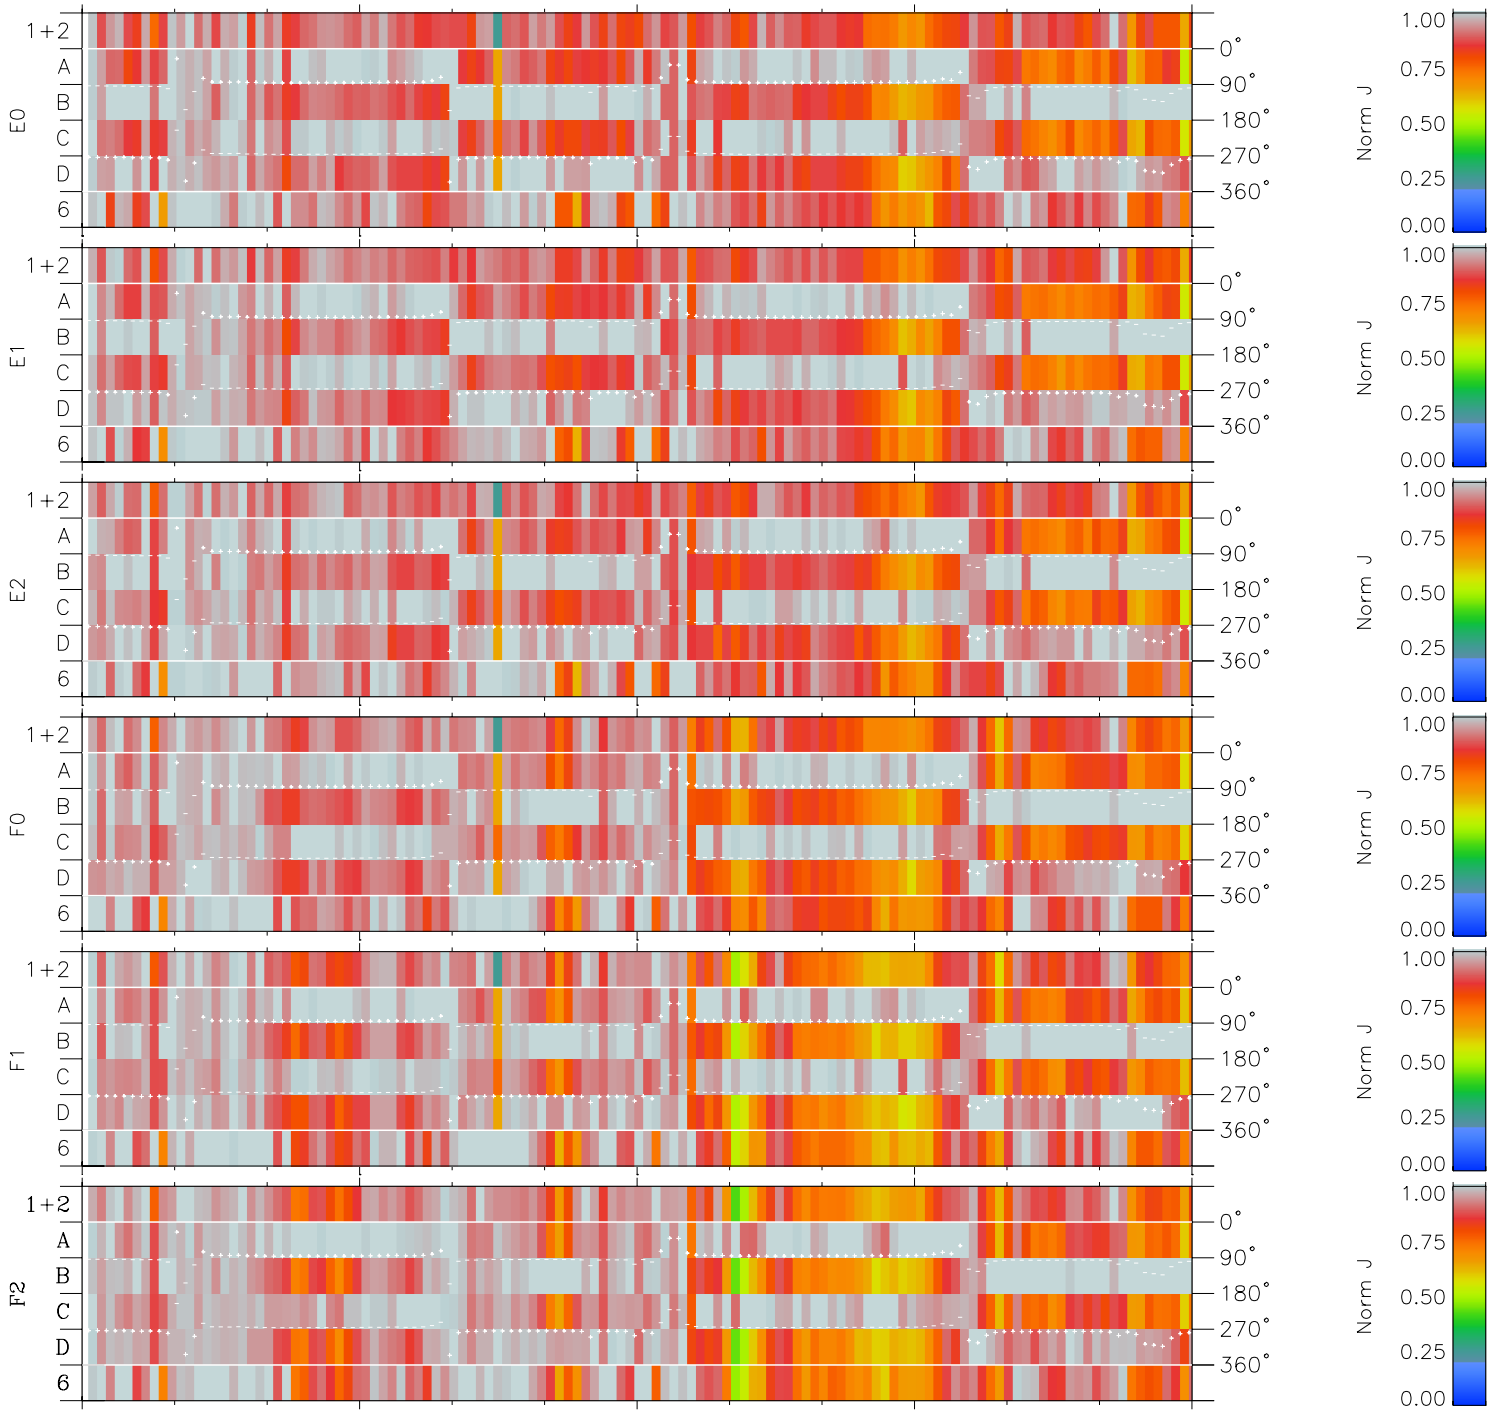

Galileo EPD Real Time Azimuth Anisotropies 00144

Software Version: RTAZIM_NORM V 1.20
 Data Production: 10-03-01
 Plot Production: Mon Sep 17 09:44:49 2001
 Color File: wondr3
 Geofactor File: 1.1

00:00:00 2000-144	144-06	144-12	144-18	00:00:00 2000-145	
+	+	+	+	+	
16.67	17.00	17.23	17.38	17.47	X JSE(R _j)
21.83	24.99	28.01	30.89	33.67	Y JSE(R _j)
-1.06	-1.11	-1.15	-1.19	-1.22	Z JSE(R _j)

- ◇ = Jupiter look direction
- = Corotation look direction