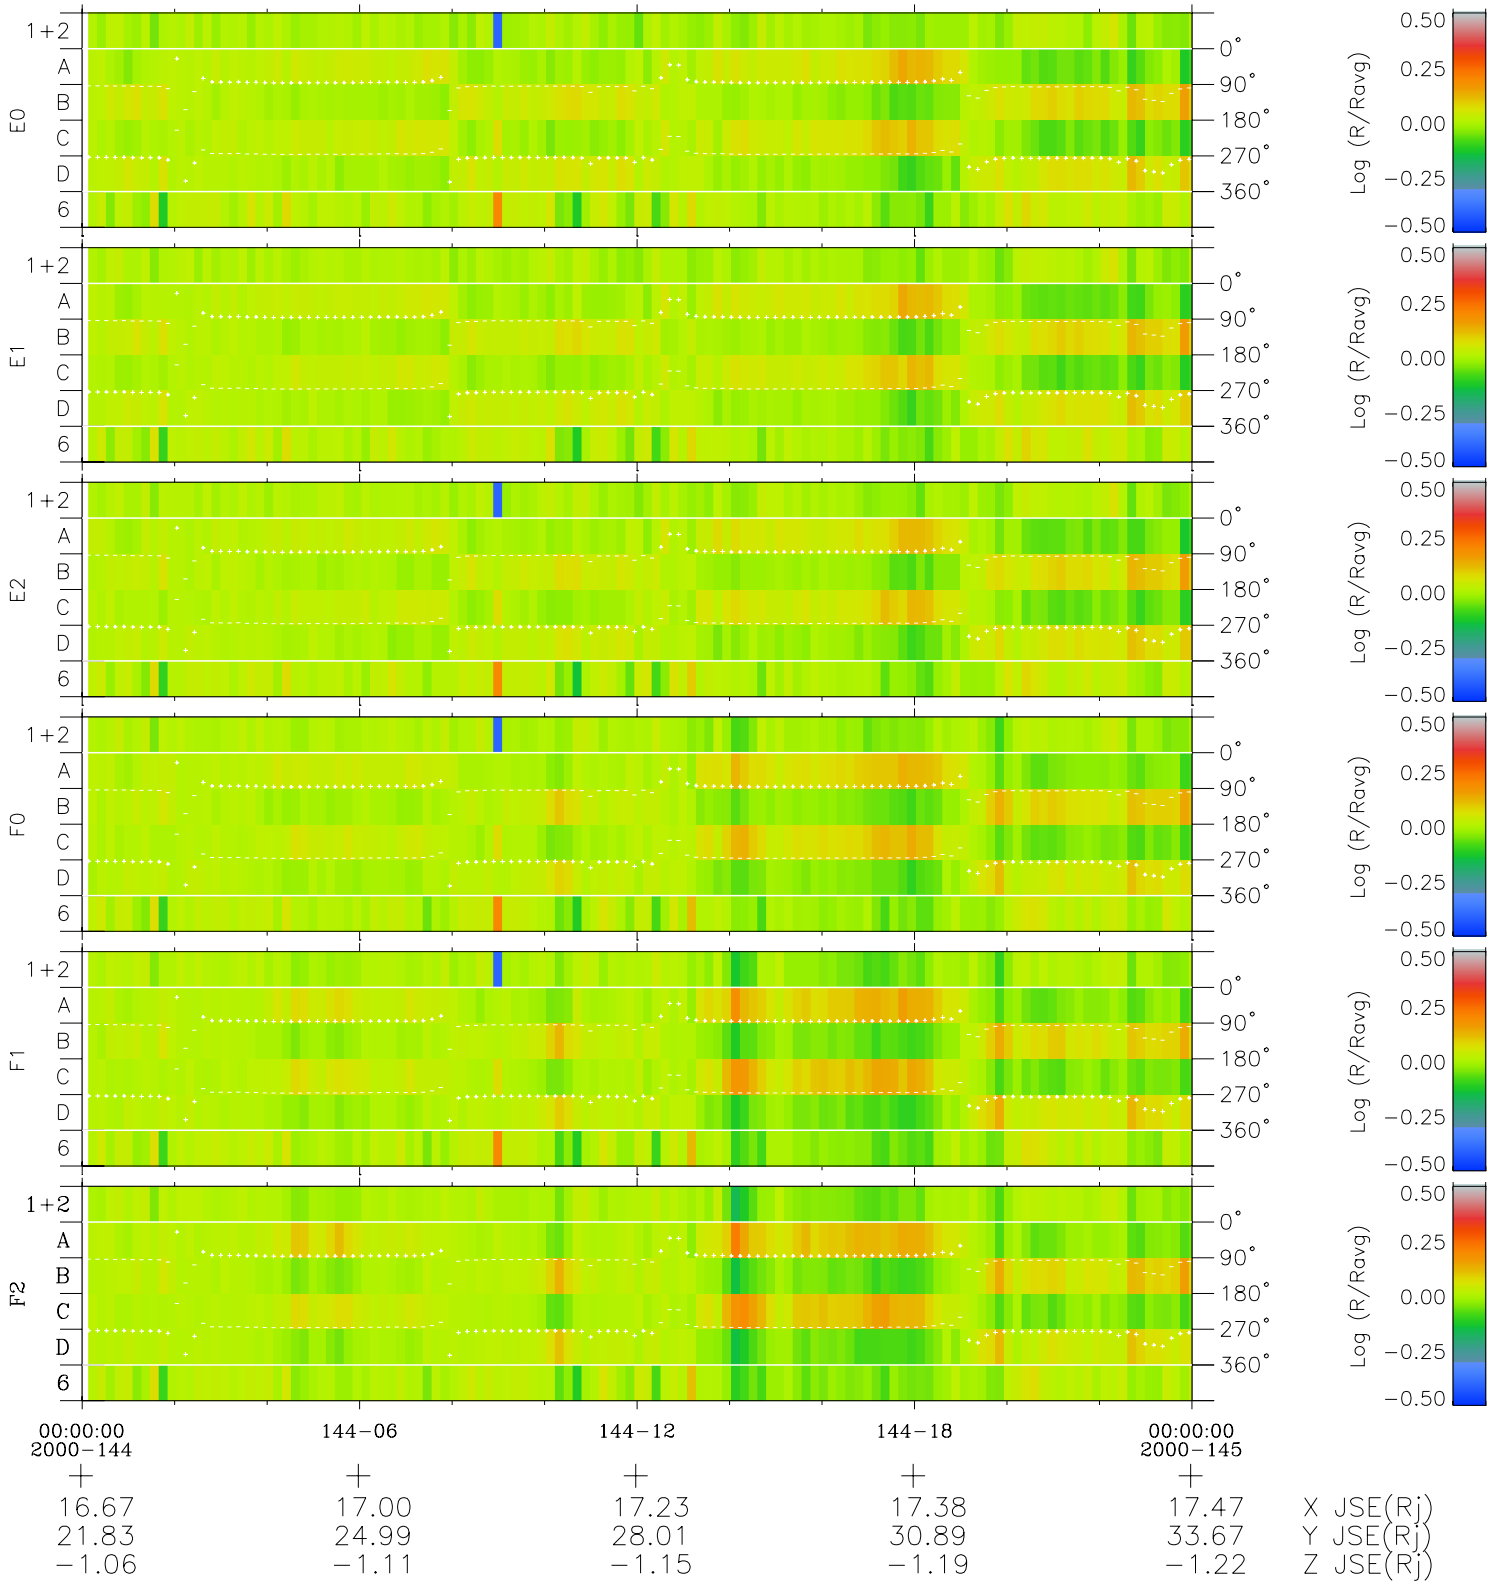

Galileo EPD Real Time Azimuth Anisotropies 00144

Software Version: RTAZIM_MEAN V 1.20
 Data Production: 10-03-01
 Plot Production: Mon Sep 17 09:44:28 2001
 Color File: wondr3
 Geofactor File: 1.1

◇ = Jupiter look direction
 □ = Corotation look direction