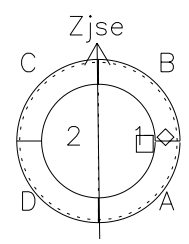

Galileo EPD Real Time Azimuth Anisotropies 00144

Software Version: RTAZIM_MEAN V 1.20
 Data Production: 10-03-01
 Plot Production: Mon Sep 17 09:44:28 2001
 Color File: wondr3
 Geofactor File: 1.1

◇ = Jupiter look direction
 □ = Corotation look direction