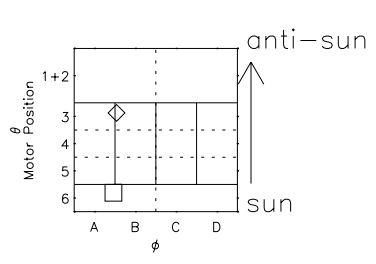

Galileo EPD Real Time Azimuth Anisotropies 00144

Software Version: RTAZIM_MEAN V 1.20
 Data Production: 10-03-01
 Plot Production: Mon Sep 17 09:44:28 2001
 Color File: wondr3
 Geofactor File: 1.1

◇ = Jupiter look direction
 □ = Corotation look direction