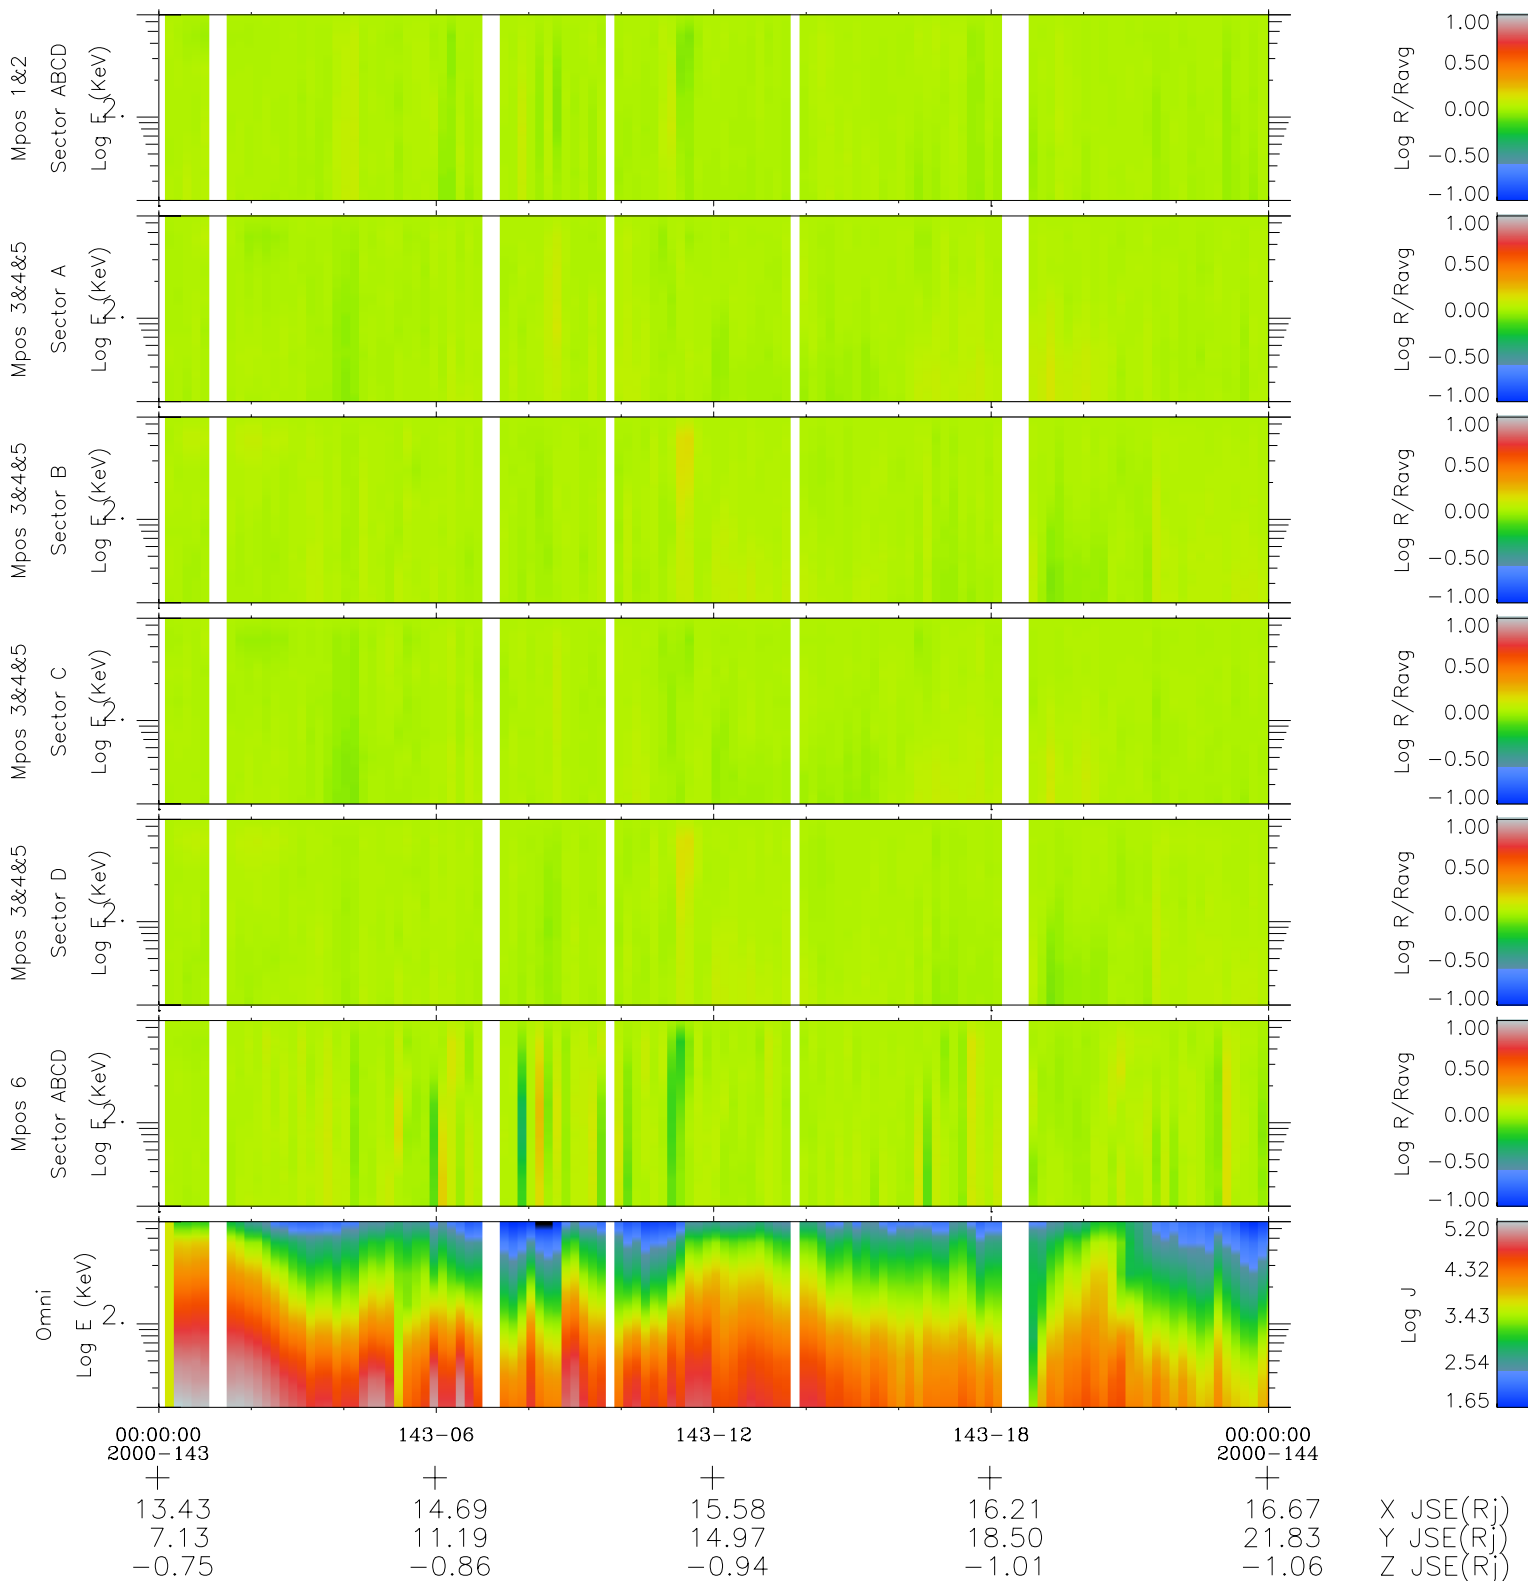

# Galileo EPD Real Time R6 Electrons Spectra 00143

Software Version: RTSPEC\_R6 V 1.20  
 Data Production: 10-03-01  
 Plot Production: Mon Sep 17 09:35:01 2001  
 Color File: wondr3  
 Geofactor File: 1.1

◇ = Jupiter look direction  
 □ = Corotation look direction