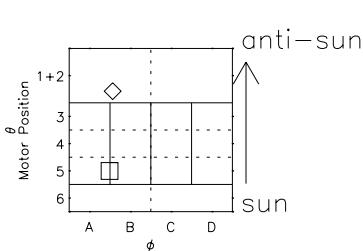

Galileo EPD Real Time R6 Ions Spectra 00143

Software Version: RTSPEC_R6 V 1.20
 Data Production: 10-03-01
 Plot Production: Mon Sep 17 09:34:55 2001
 Color File: wondr3
 Geofactor File: 1.1

- ◇ = Jupiter look direction
- = Corotation look direction