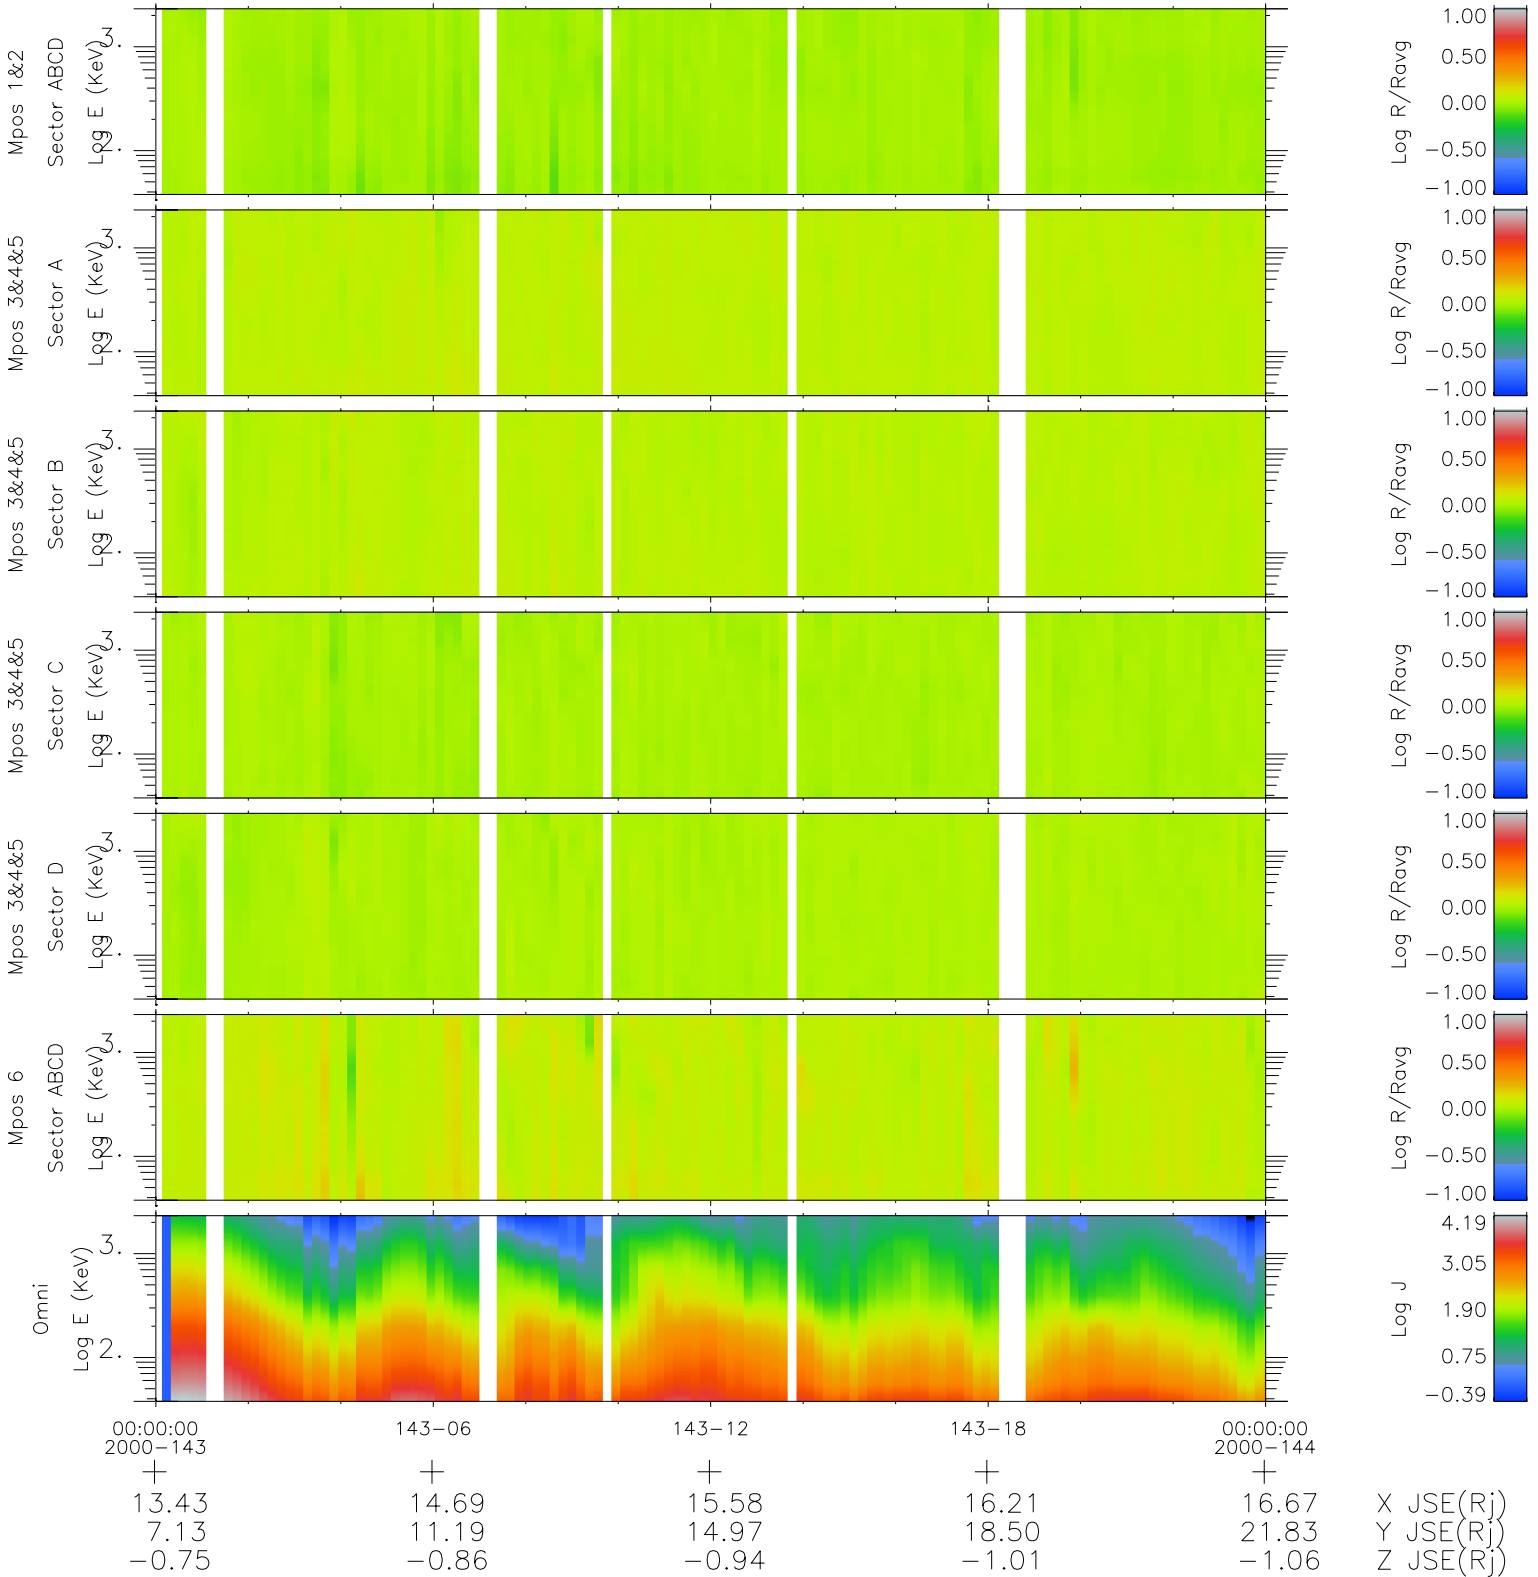

Galileo EPD Real Time R6 Ions Spectra 00143

Software Version: RTSPEC_R6 V 1.20
 Data Production: 10-03-01
 Plot Production: Mon Sep 17 09:34:55 2001
 Color File: wondr3
 Geofactor File: 1.1

- ◇ = Jupiter look direction
- = Corotation look direction