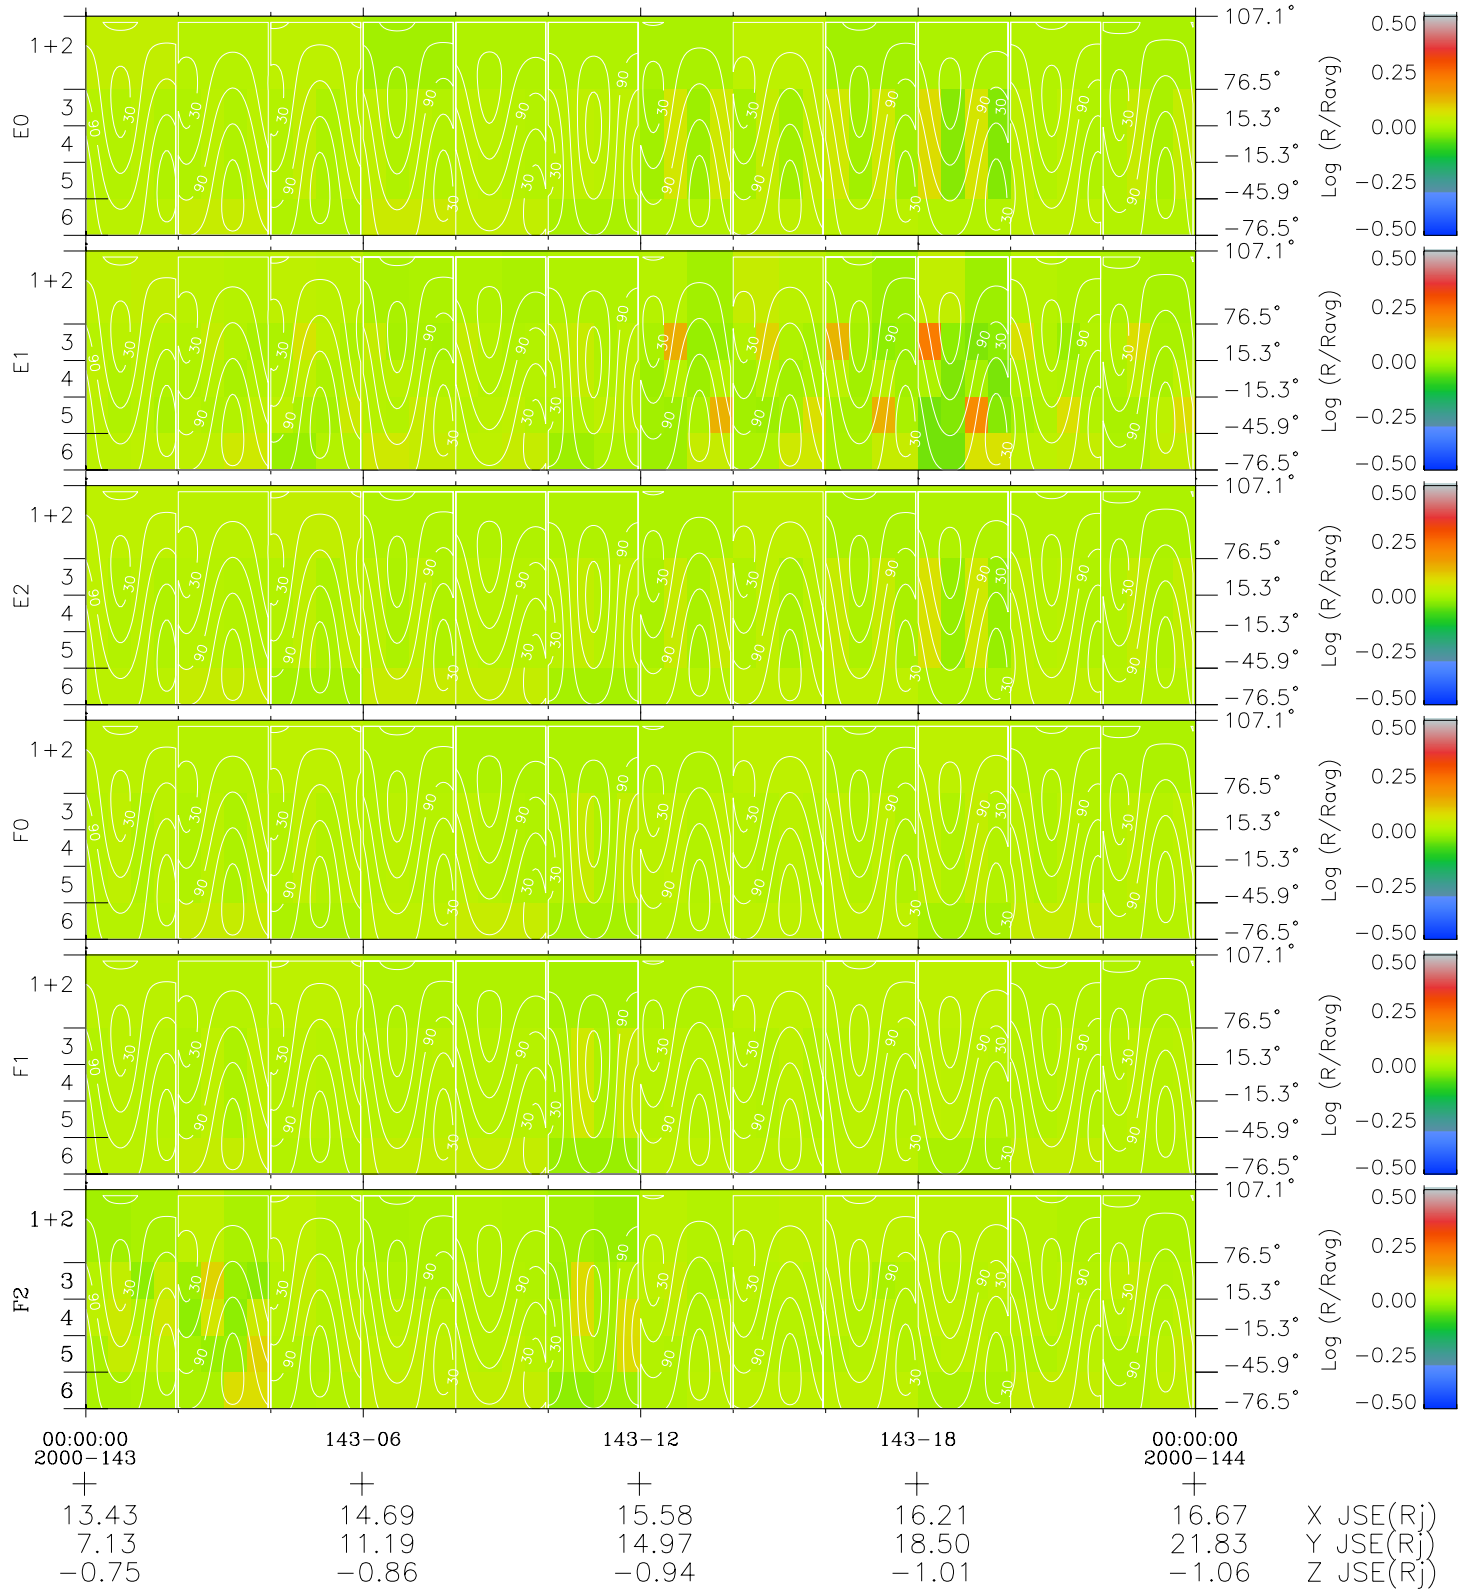

# Galileo EPD Real Time All-Sky Anisotropies 00143

Software Version: RTSKY\_MEAN V 1.20  
 Data Production: 10-03-01  
 Plot Production: Mon Sep 17 09:35:21 2001  
 Color File: wondr3  
 Geofactor File: 1.1

- ◇ = Jupiter look direction
- = Corotation look direction