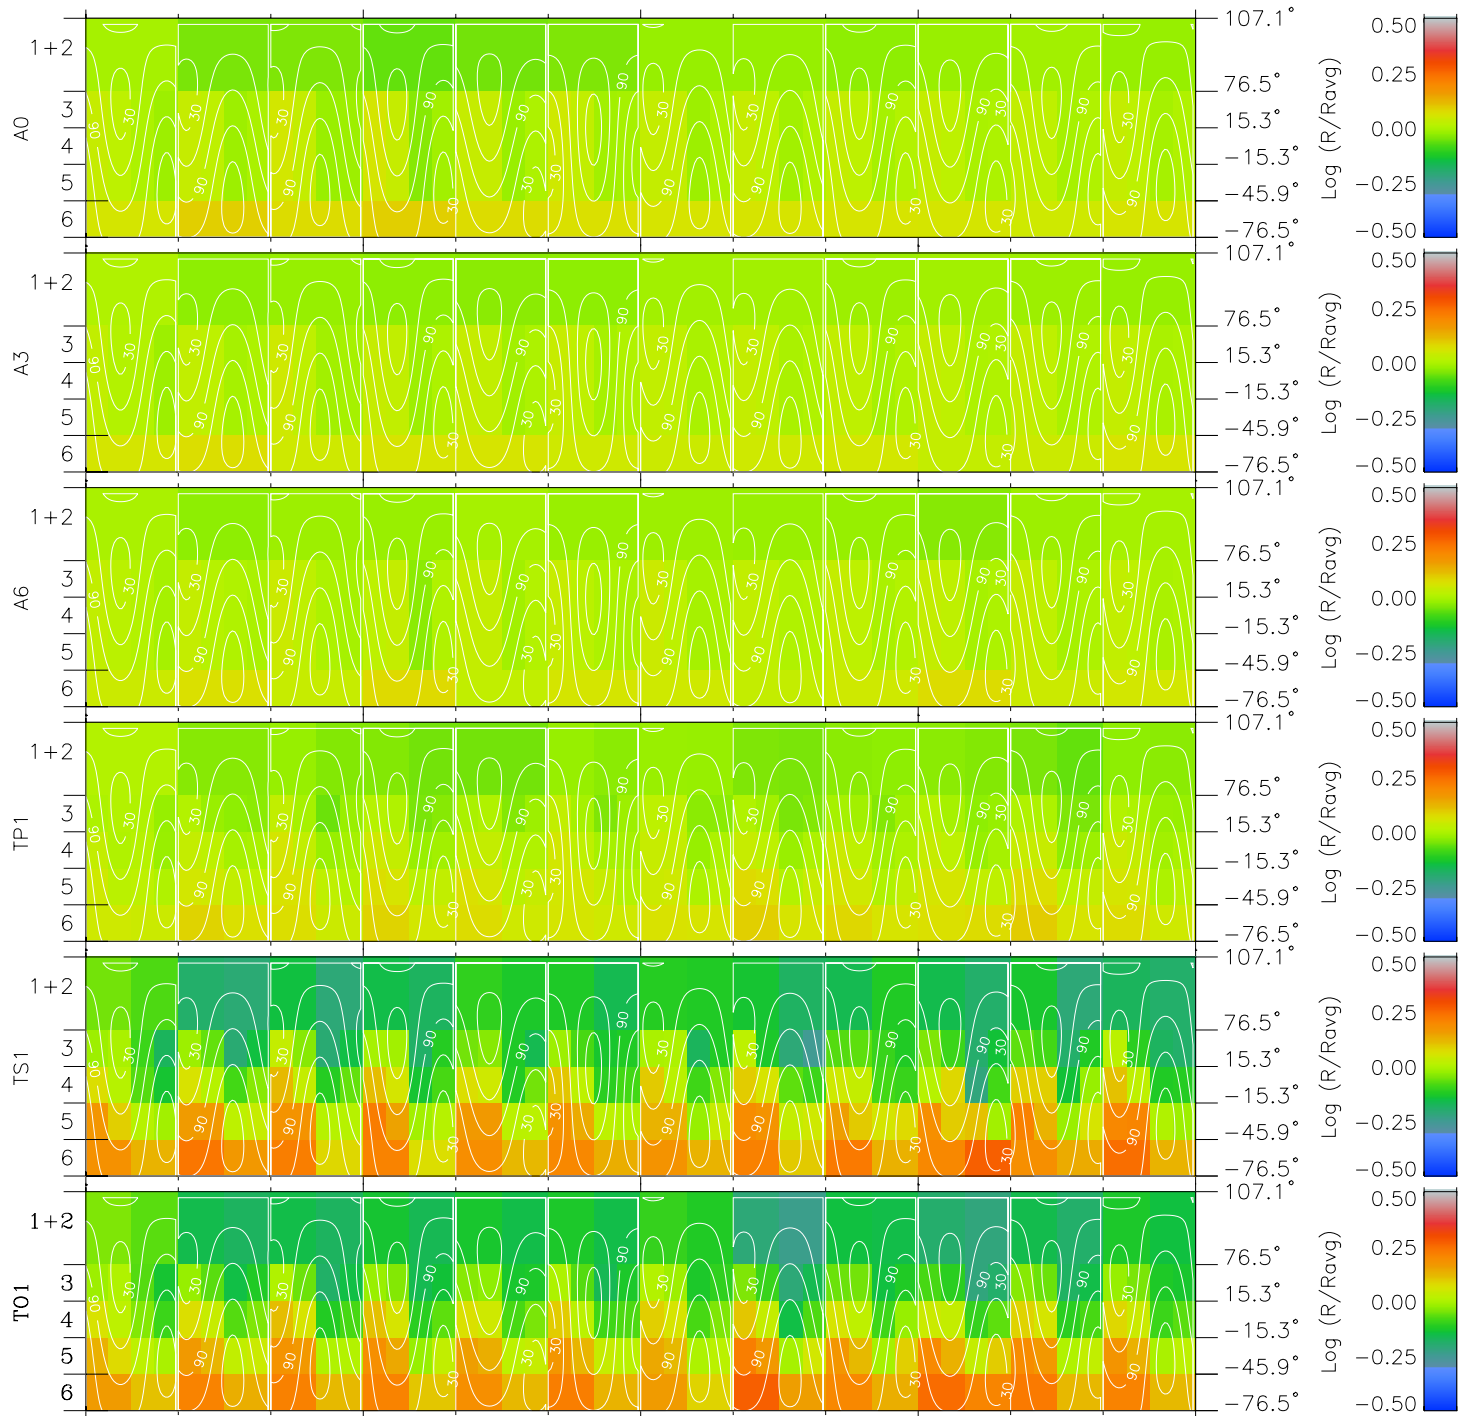

# Galileo EPD Real Time All-Sky Anisotropies 00143

Software Version: RTSKY\_MEAN V 1.20  
 Data Production: 10-03-01  
 Plot Production: Mon Sep 17 09:35:14 2001  
 Color File: wondr3  
 Geofactor File: 1.1

00:00:00 2000-143	143-06	143-12	143-18	00:00:00 2000-144	
+	+	+	+	+	X JSE(R <sub>j</sub> )
13.43	14.69	15.58	16.21	16.67	Y JSE(R <sub>j</sub> )
7.13	11.19	14.97	18.50	21.83	Z JSE(R <sub>j</sub> )
-0.75	-0.86	-0.94	-1.01	-1.06	

- ◇ = Jupiter look direction
- = Corotation look direction