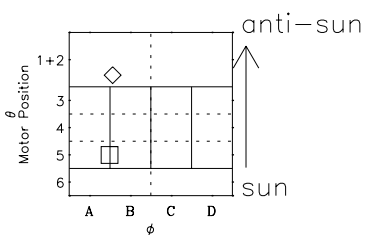

# Galileo EPD Real-Time Six-Sector 00143

Software Version: RTLINE\_R6 V 1.20  
Data Production: 10-03-01  
Plot Production: Mon Sep 17 09:37:05 2001

- ◇ = Jupiter look direction
- = Corotation look direction