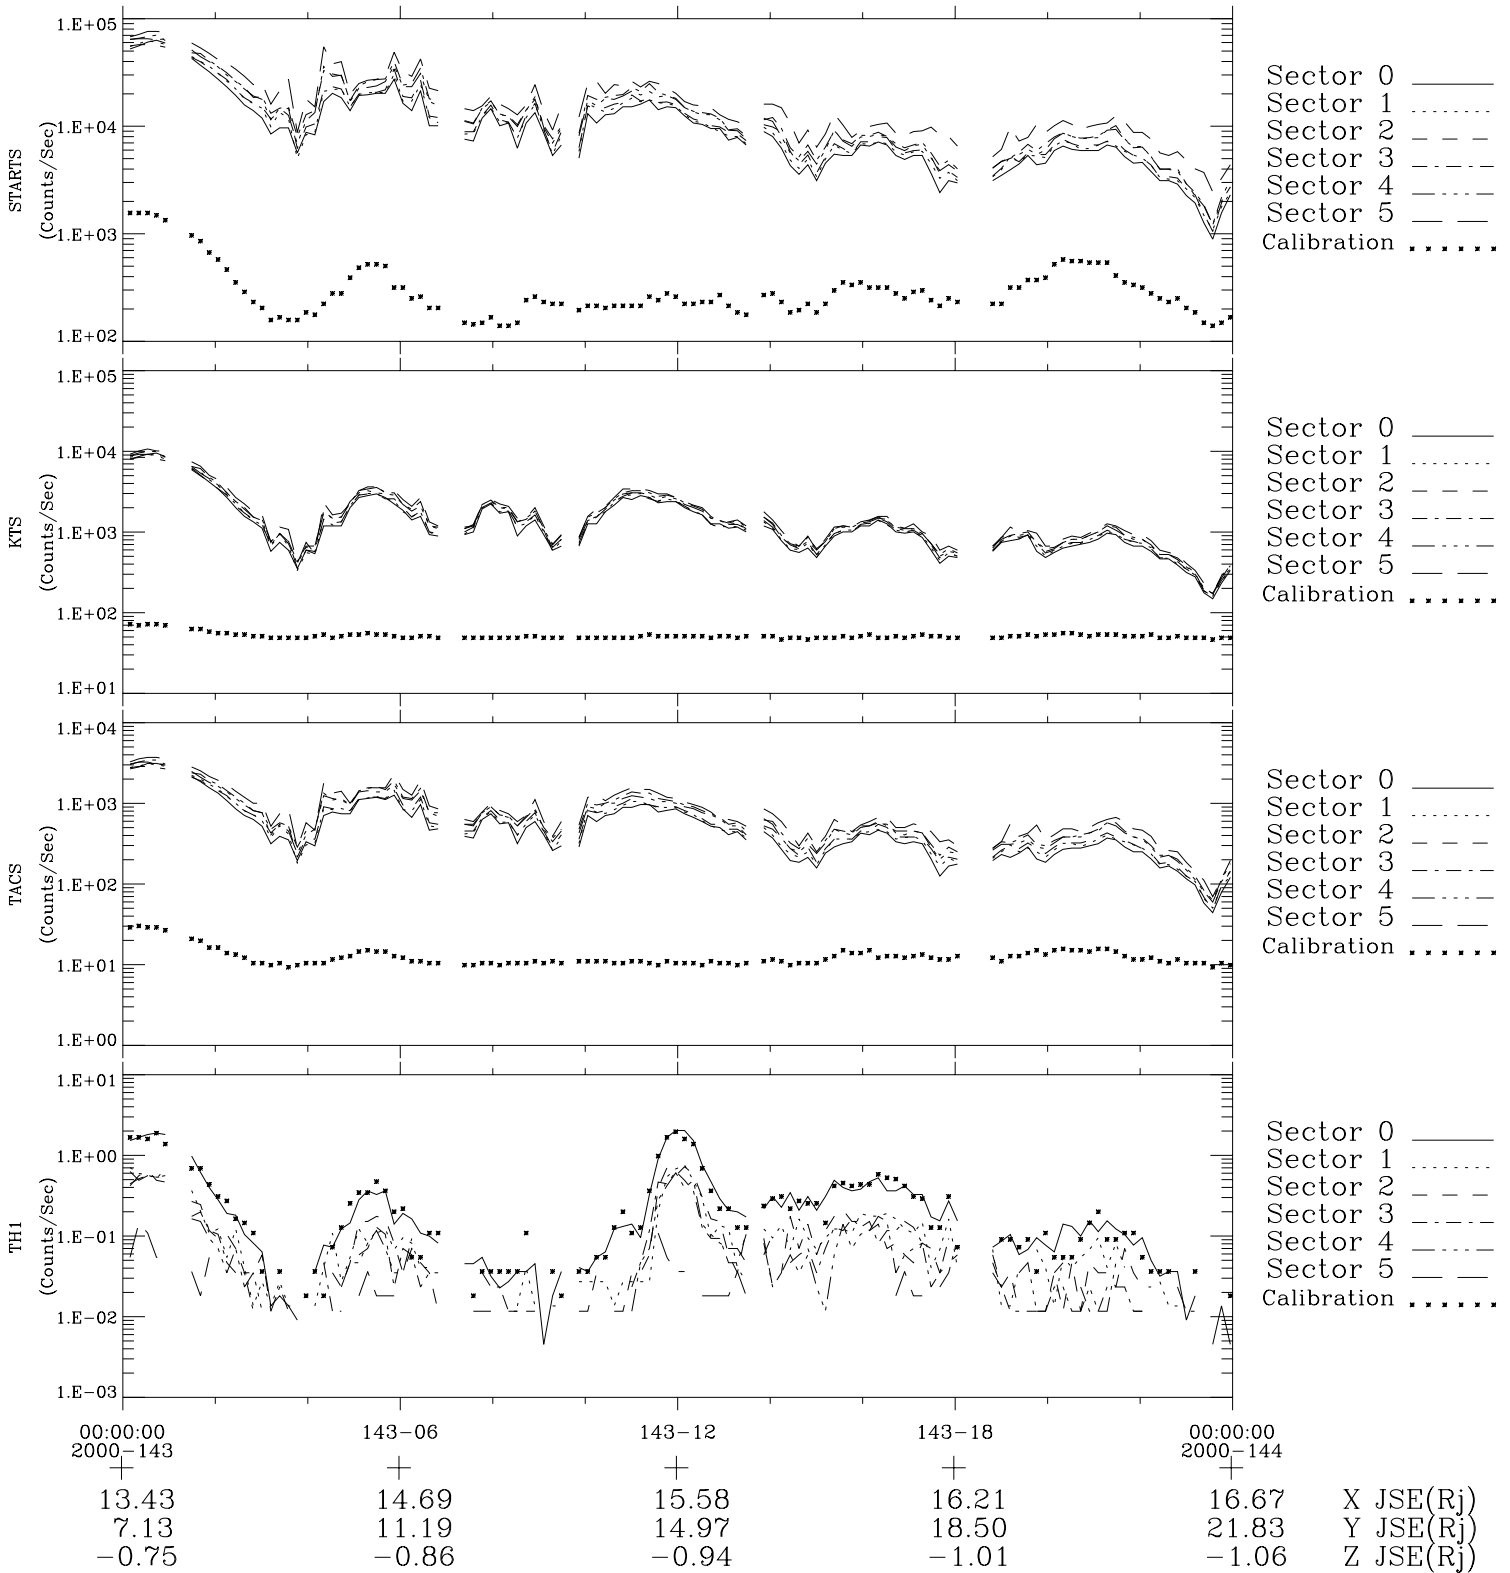

# Galileo EPD Real-Time Six-Sector 00143

Software Version: RTLINE\_R6 V 1.20  
Data Production: 10-03-01  
Plot Production: Mon Sep 17 09:37:05 2001

- ◇ = Jupiter look direction
- = Corotation look direction