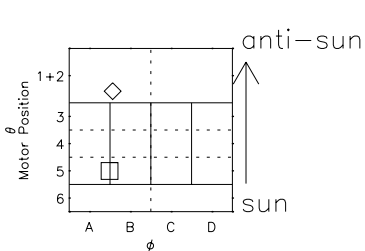

Galileo EPD Real Elevation Anisotropies 00143

Software Version: RTELEV_MEAN V 1.20
 Data Production: 10-03-01
 Plot Production: Mon Sep 17 09:35:59 2001
 Color File: wondr3
 Geofactor File: 1.1

- ◇ = Jupiter look direction
- = Corotation look direction