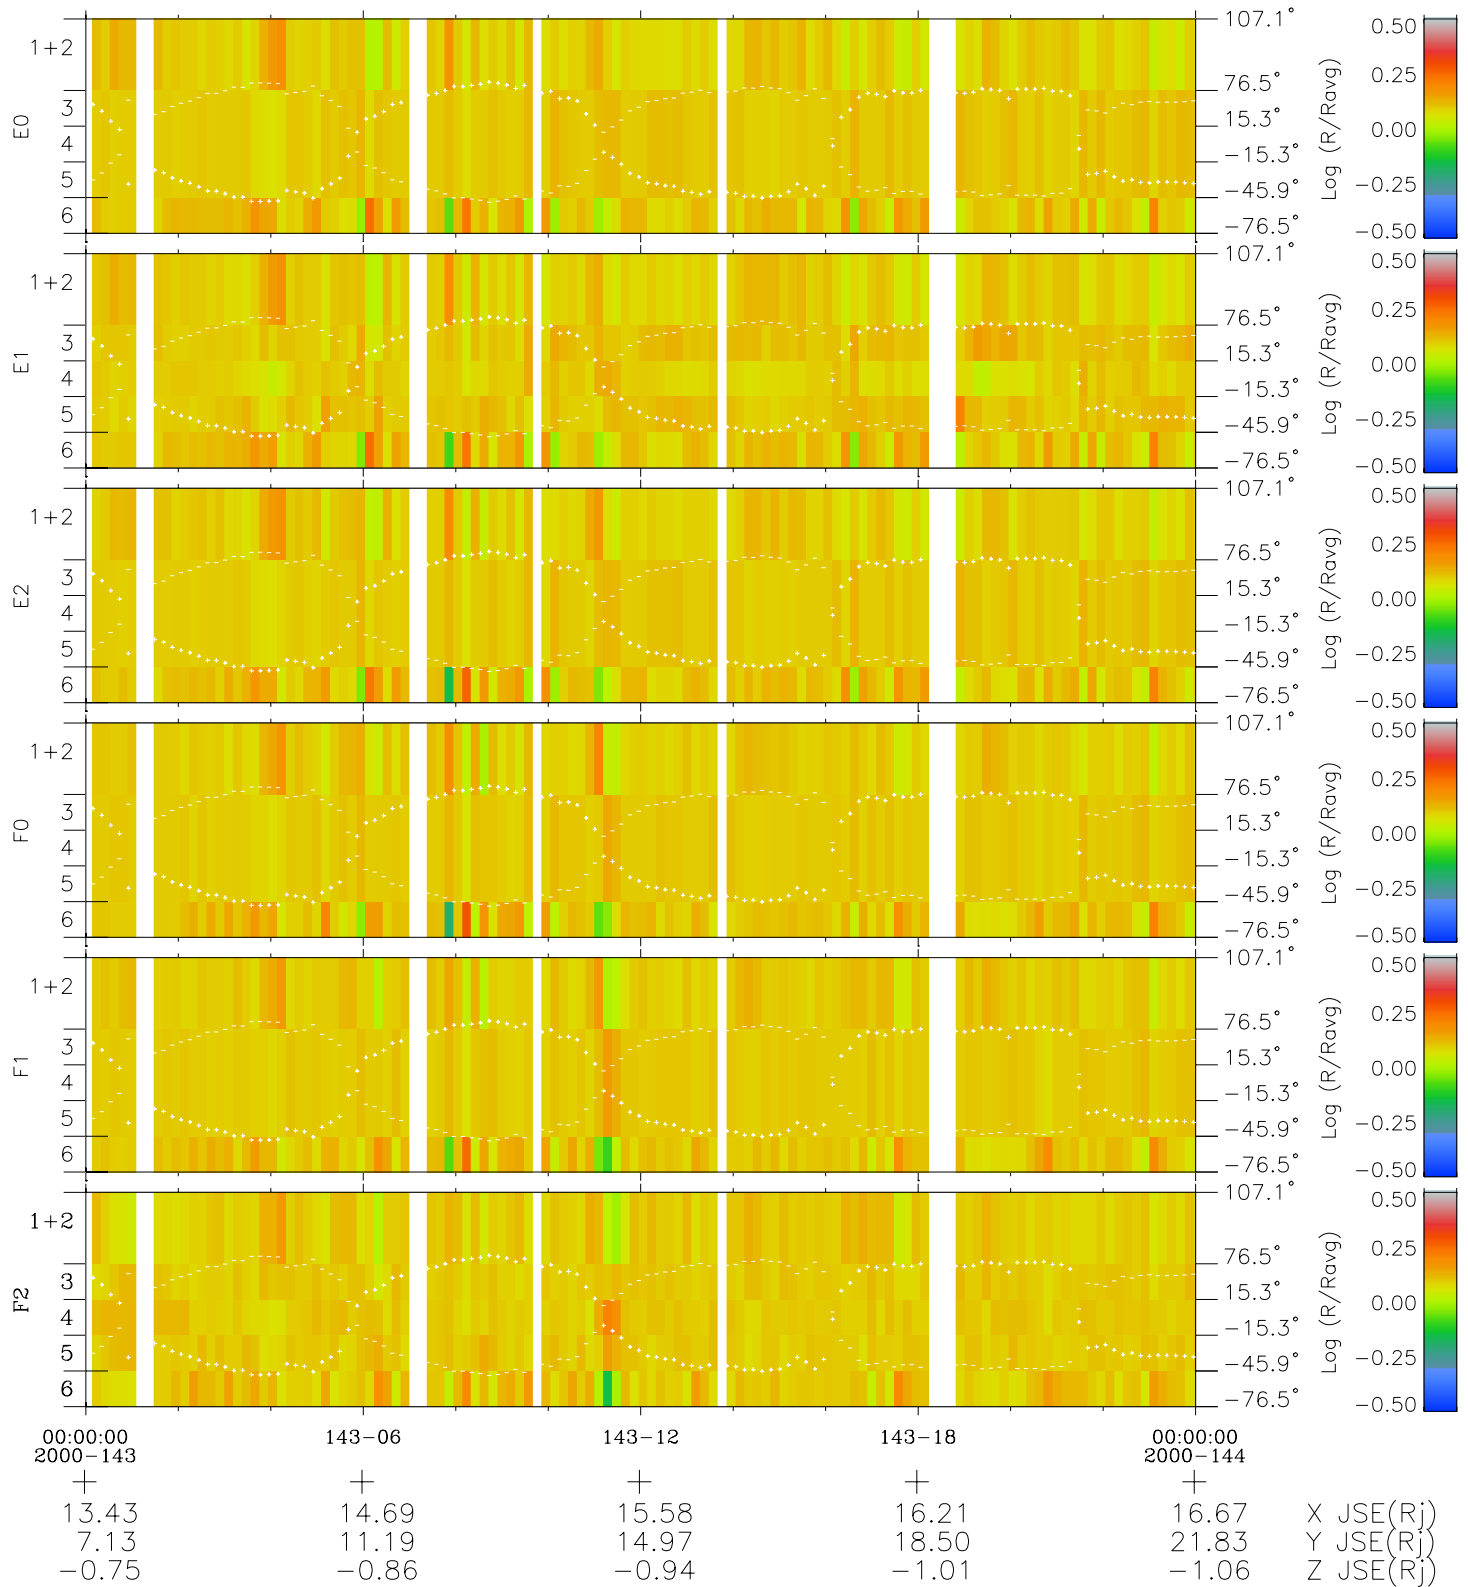

Galileo EPD Real Elevation Anisotropies 00143

Software Version: RTELEV_MEAN V 1.20
 Data Production: 10-03-01
 Plot Production: Mon Sep 17 09:35:59 2001
 Color File: wondr3
 Geofactor File: 1.1

- ◇ = Jupiter look direction
- = Corotation look direction