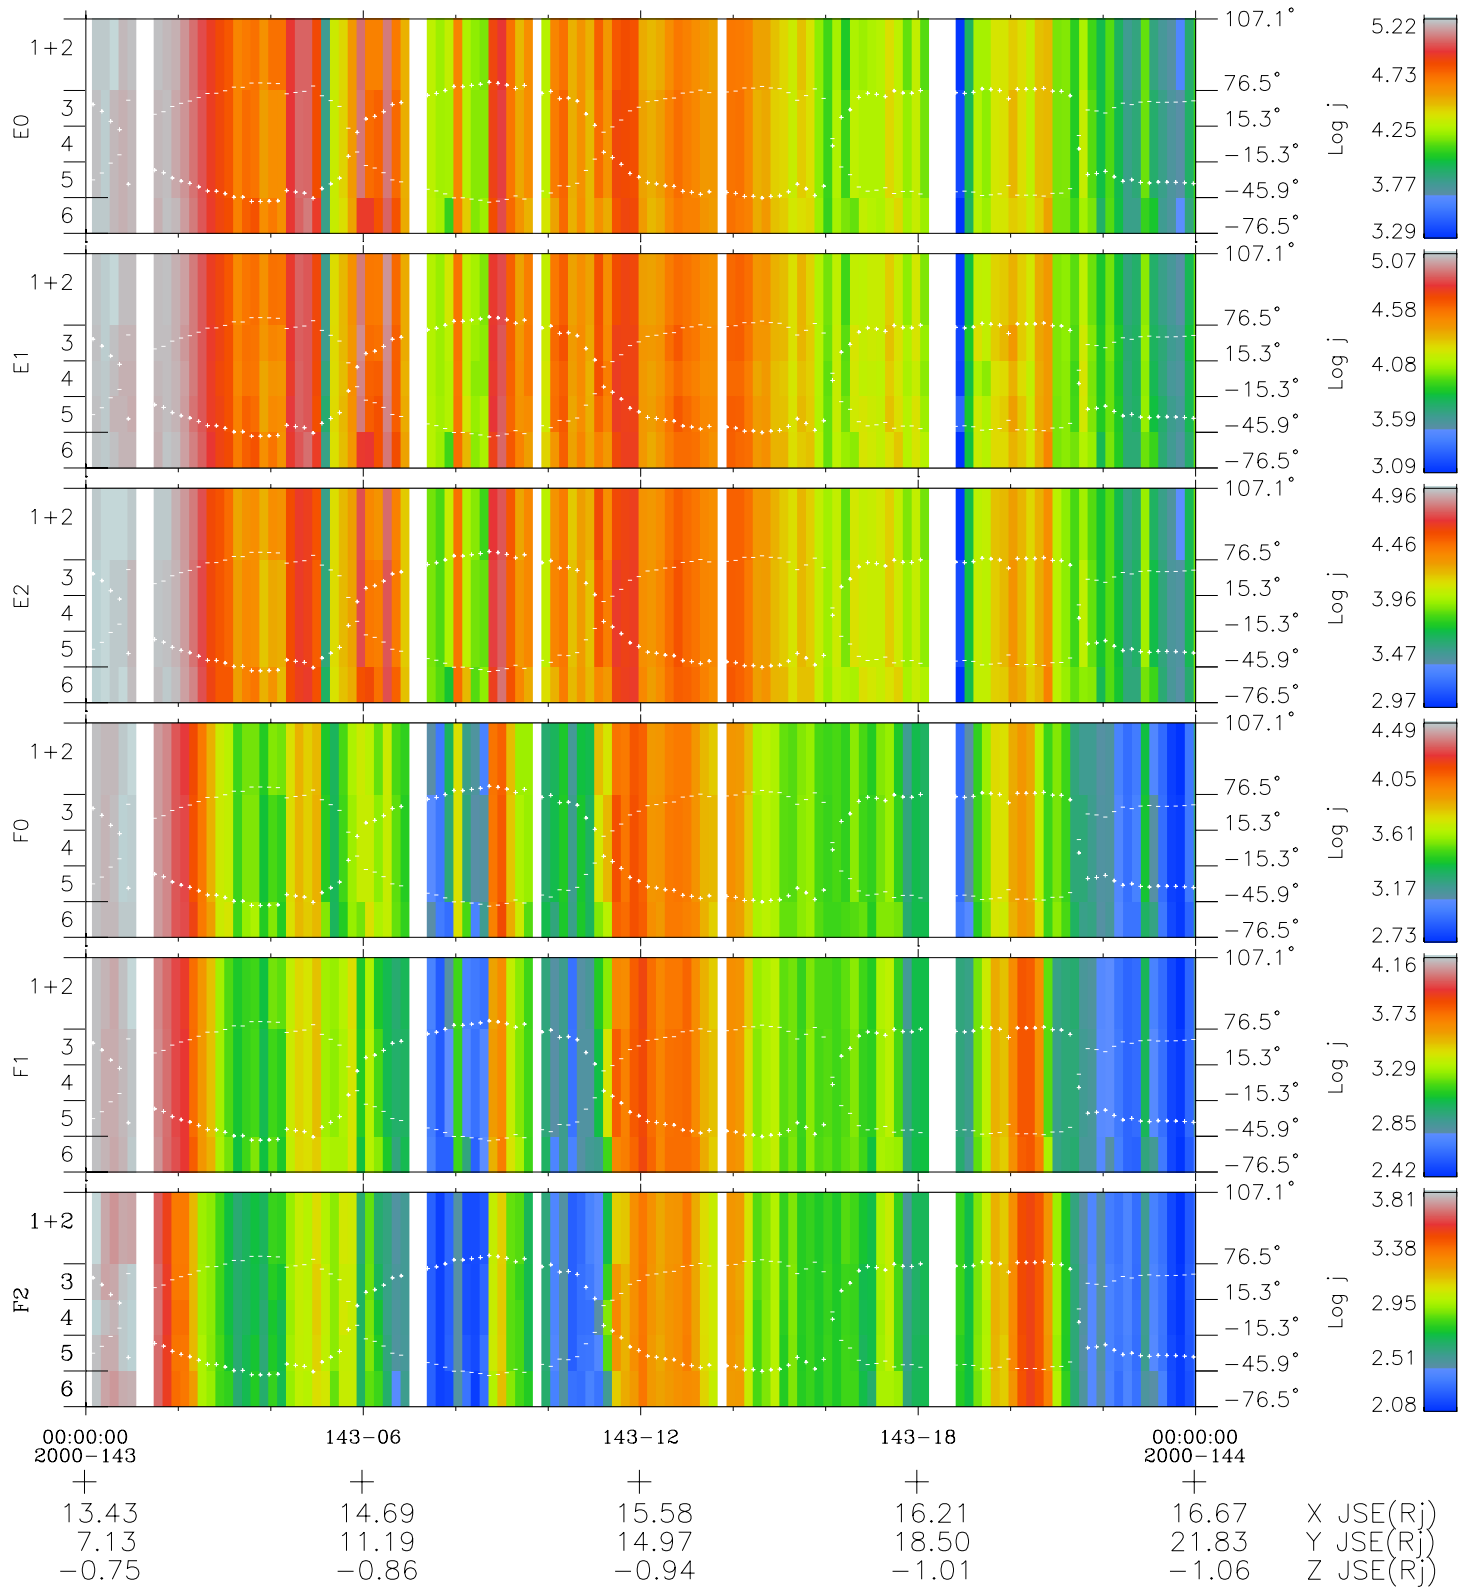

Galileo EPD Real Elevation Anisotropies 00143

Software Version: RTELEV_FLUX V 1.20
Data Production: 10-03-01
Plot Production: Mon Sep 17 09:36:10 2001
Color File: wondr3
Geofactor File: 1.1

- ◇ = Jupiter look direction
- = Corotation look direction