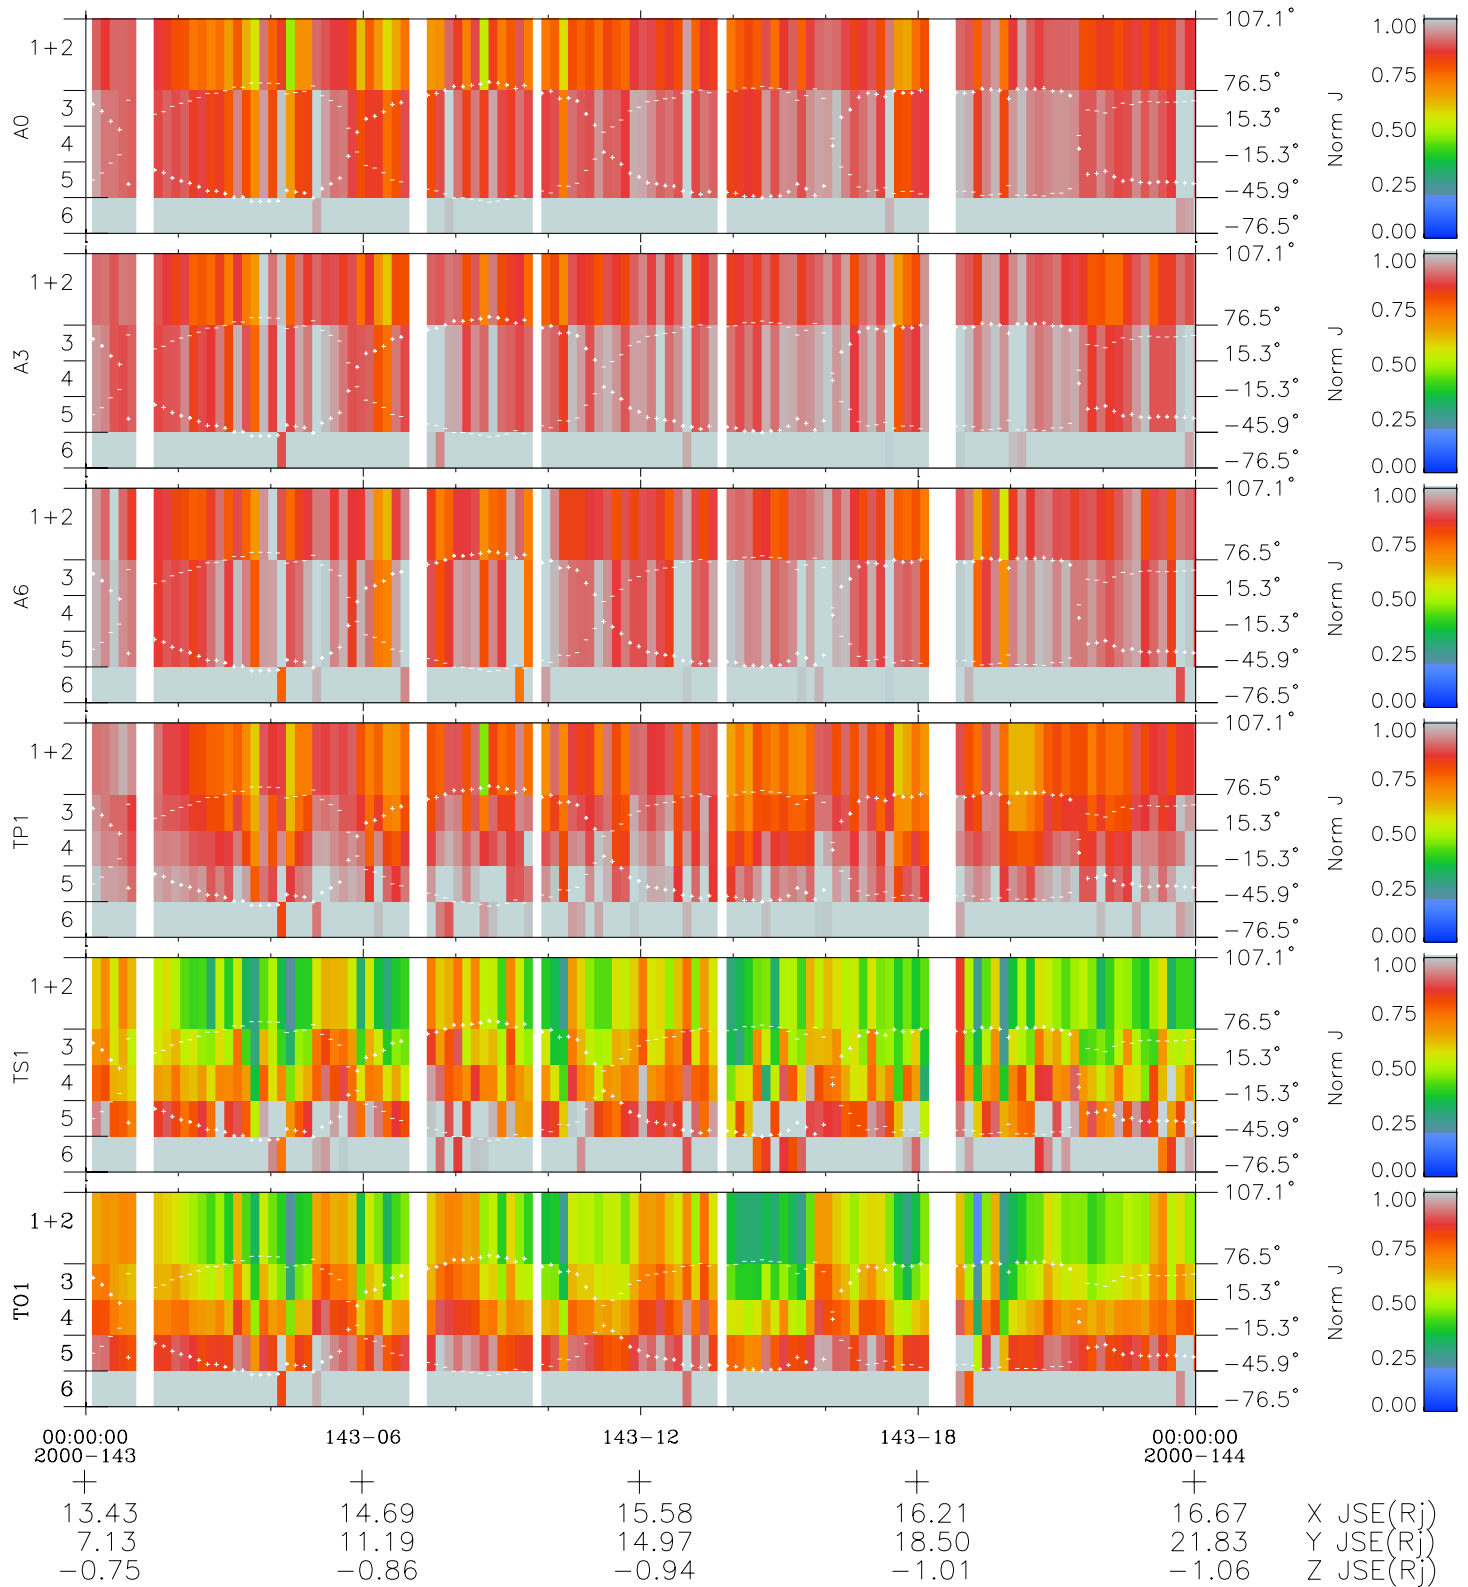

# Galileo EPD Real Elevation Anisotropies 00143

Software Version: RTELEV\_NORM V 1.20  
 Data Production: 10-03-01  
 Plot Production: Mon Sep 17 09:36:15 2001  
 Color File: wondr3  
 Geofactor File: 1.1

- ◇ = Jupiter look direction
- = Corotation look direction