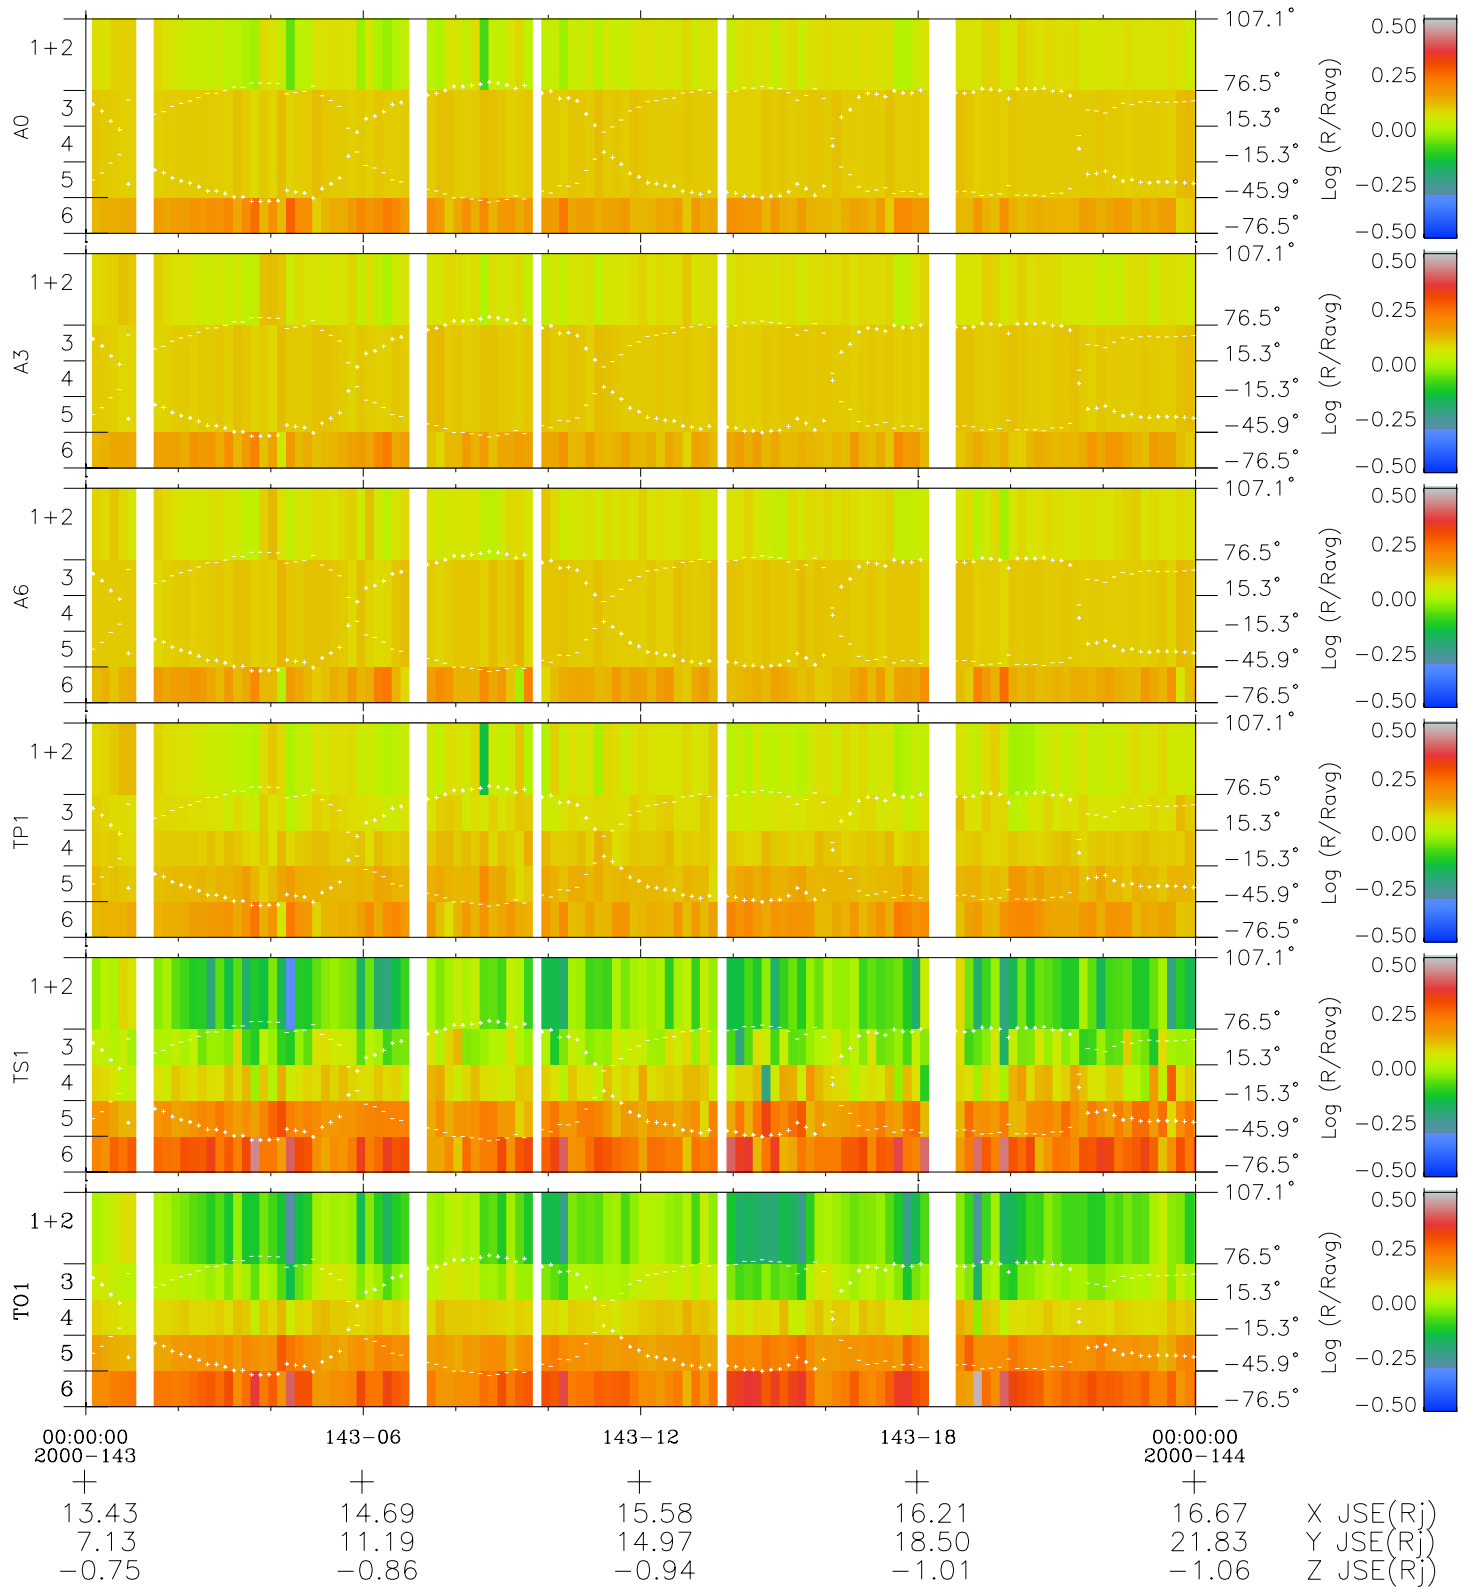

# Galileo EPD Real Elevation Anisotropies 00143

Software Version: RTELEV\_MEAN V 1.20  
Data Production: 10-03-01  
Plot Production: Mon Sep 17 09:35:54 2001  
Color File: wondr3  
Geofactor File: 1.1

- ◇ = Jupiter look direction
- = Corotation look direction