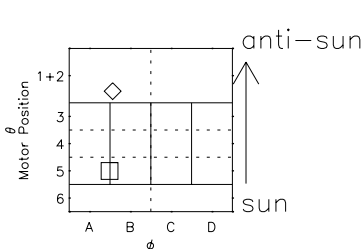

# Galileo EPD Real Elevation Anisotropies 00143

Software Version: RTELEV\_MEAN V 1.20  
Data Production: 10-03-01  
Plot Production: Mon Sep 17 09:35:54 2001  
Color File: wondr3  
Geofactor File: 1.1

- ◇ = Jupiter look direction
- = Corotation look direction