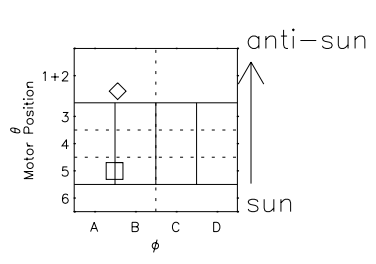

Galileo EPD Real Time Azimuth Anisotropies 00143

Software Version: RTAZIM_MEAN V 1.20
Data Production: 10-03-01
Plot Production: Mon Sep 17 09:36:26 2001
Color File: wondr3
Geofactor File: 1.1

◇ = Jupiter look direction
□ = Corotation look direction