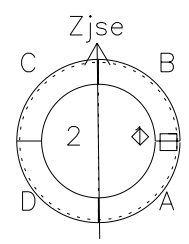

Galileo EPD Real Time Azimuth Anisotropies 00143

Software Version: RTAZIM_MEAN V 1.20
Data Production: 10-03-01
Plot Production: Mon Sep 17 09:36:26 2001
Color File: wondr3
Geofactor File: 1.1

◇ = Jupiter look direction
□ = Corotation look direction