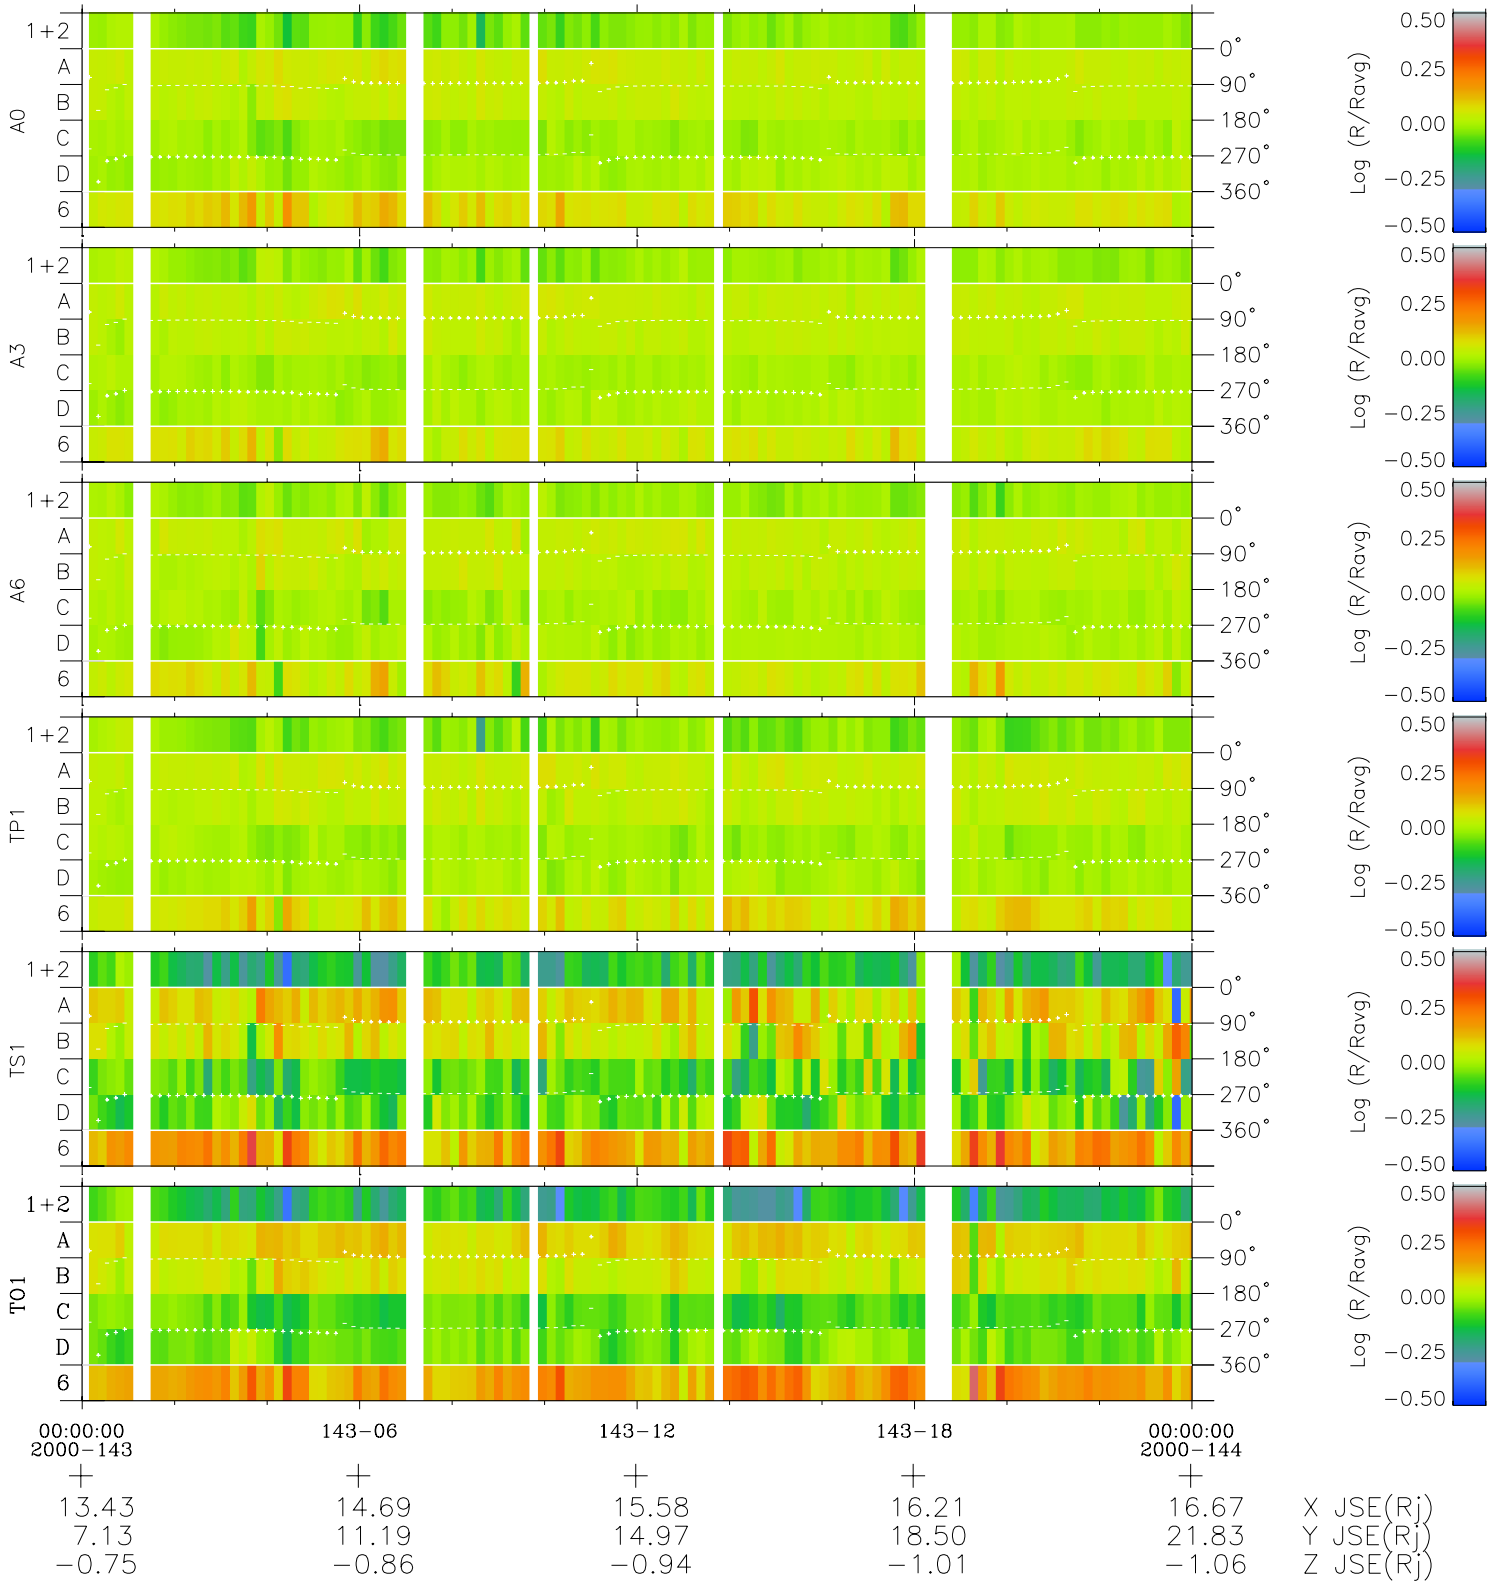

Galileo EPD Real Time Azimuth Anisotropies 00143

Software Version: RTAZIM_MEAN V 1.20
Data Production: 10-03-01
Plot Production: Mon Sep 17 09:36:26 2001
Color File: wondr3
Geofactor File: 1.1

◇ = Jupiter look direction
□ = Corotation look direction