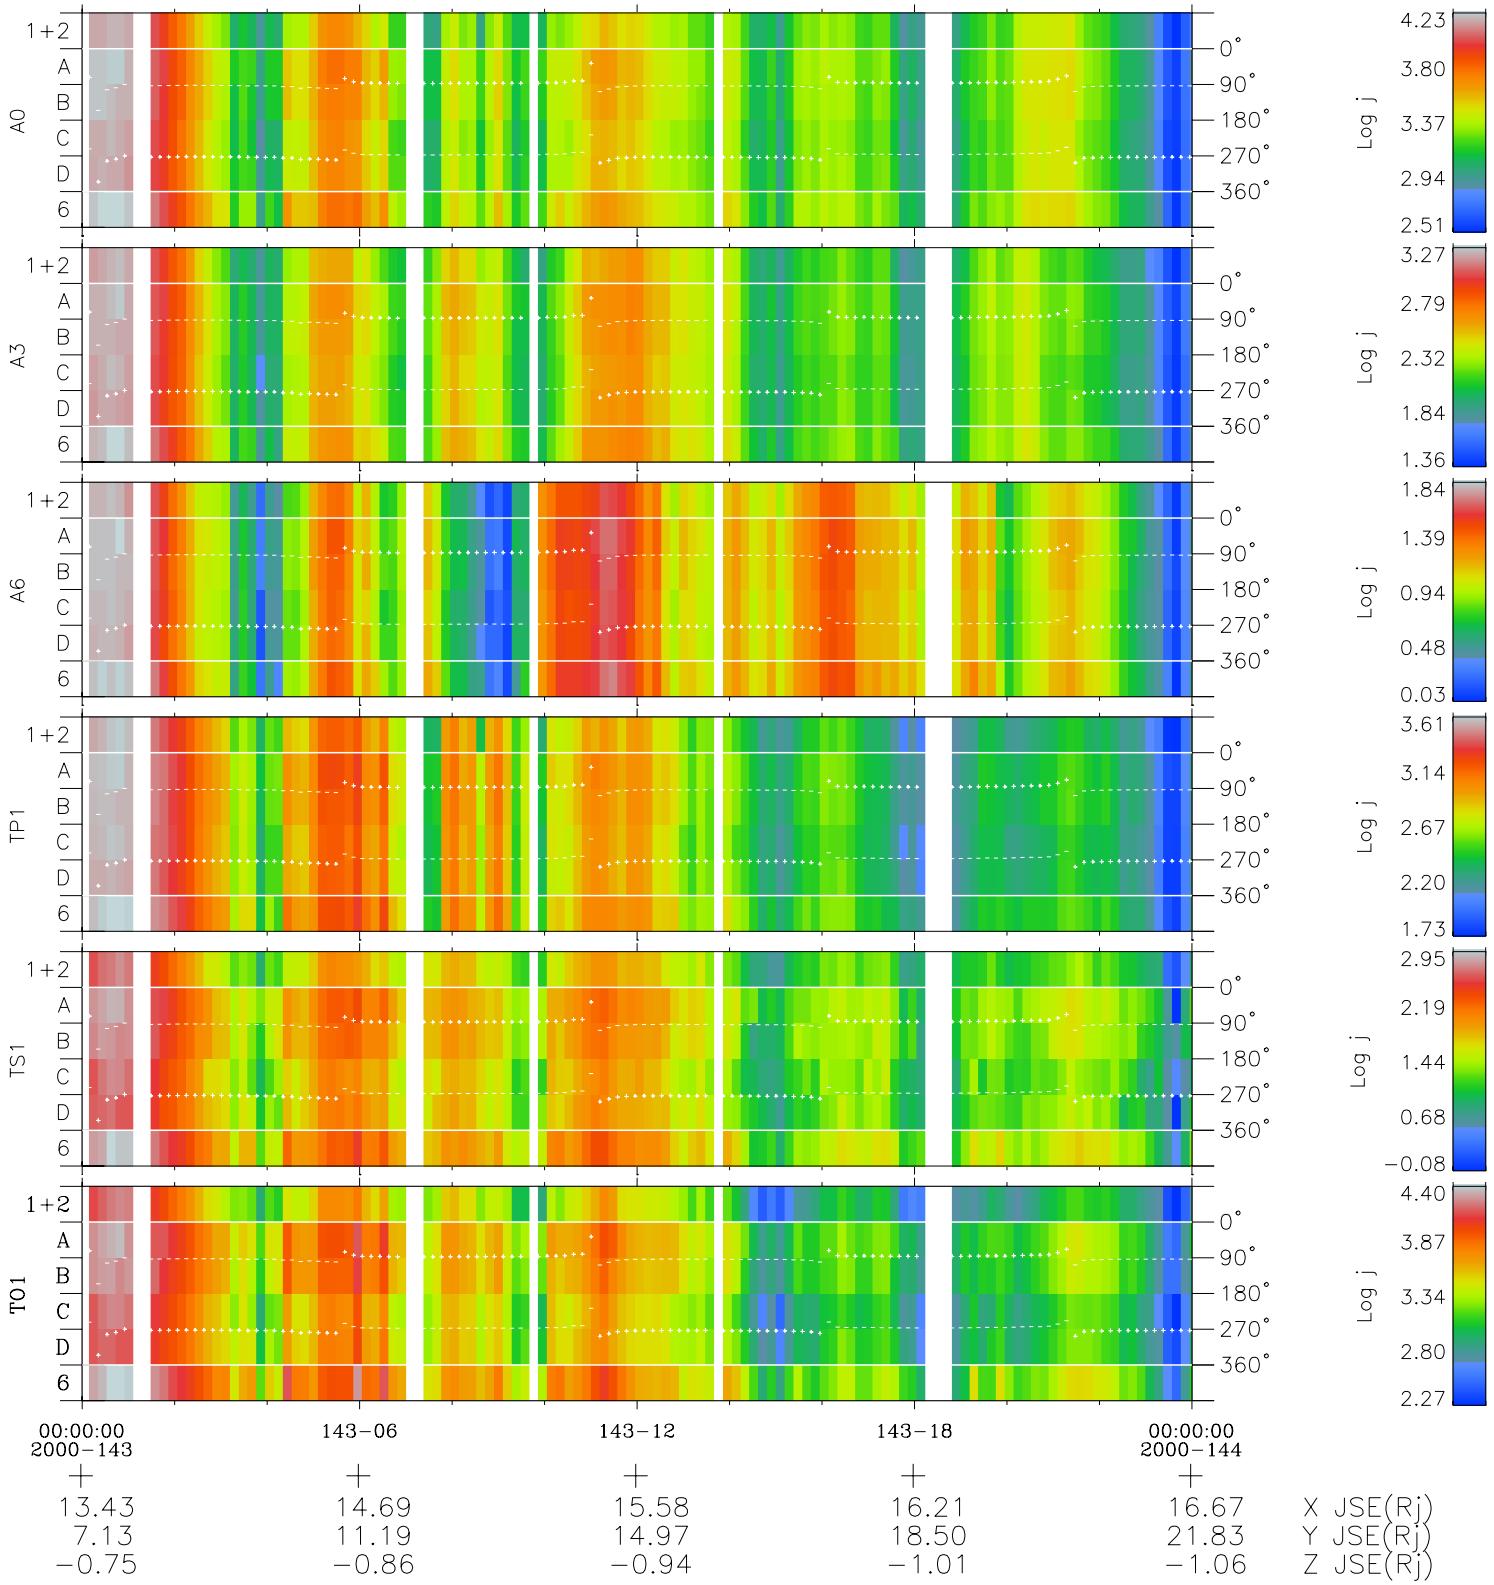

# Galileo EPD Real Time Azimuth Anisotropies 00143

Software Version: RTAZIM\_FLUX V 1.20  
Data Production: 10-03-01  
Plot Production: Mon Sep 17 09:36:36 2001  
Color File: wondr3  
Geofactor File: 1.1

◇ = Jupiter look direction  
□ = Corotation look direction