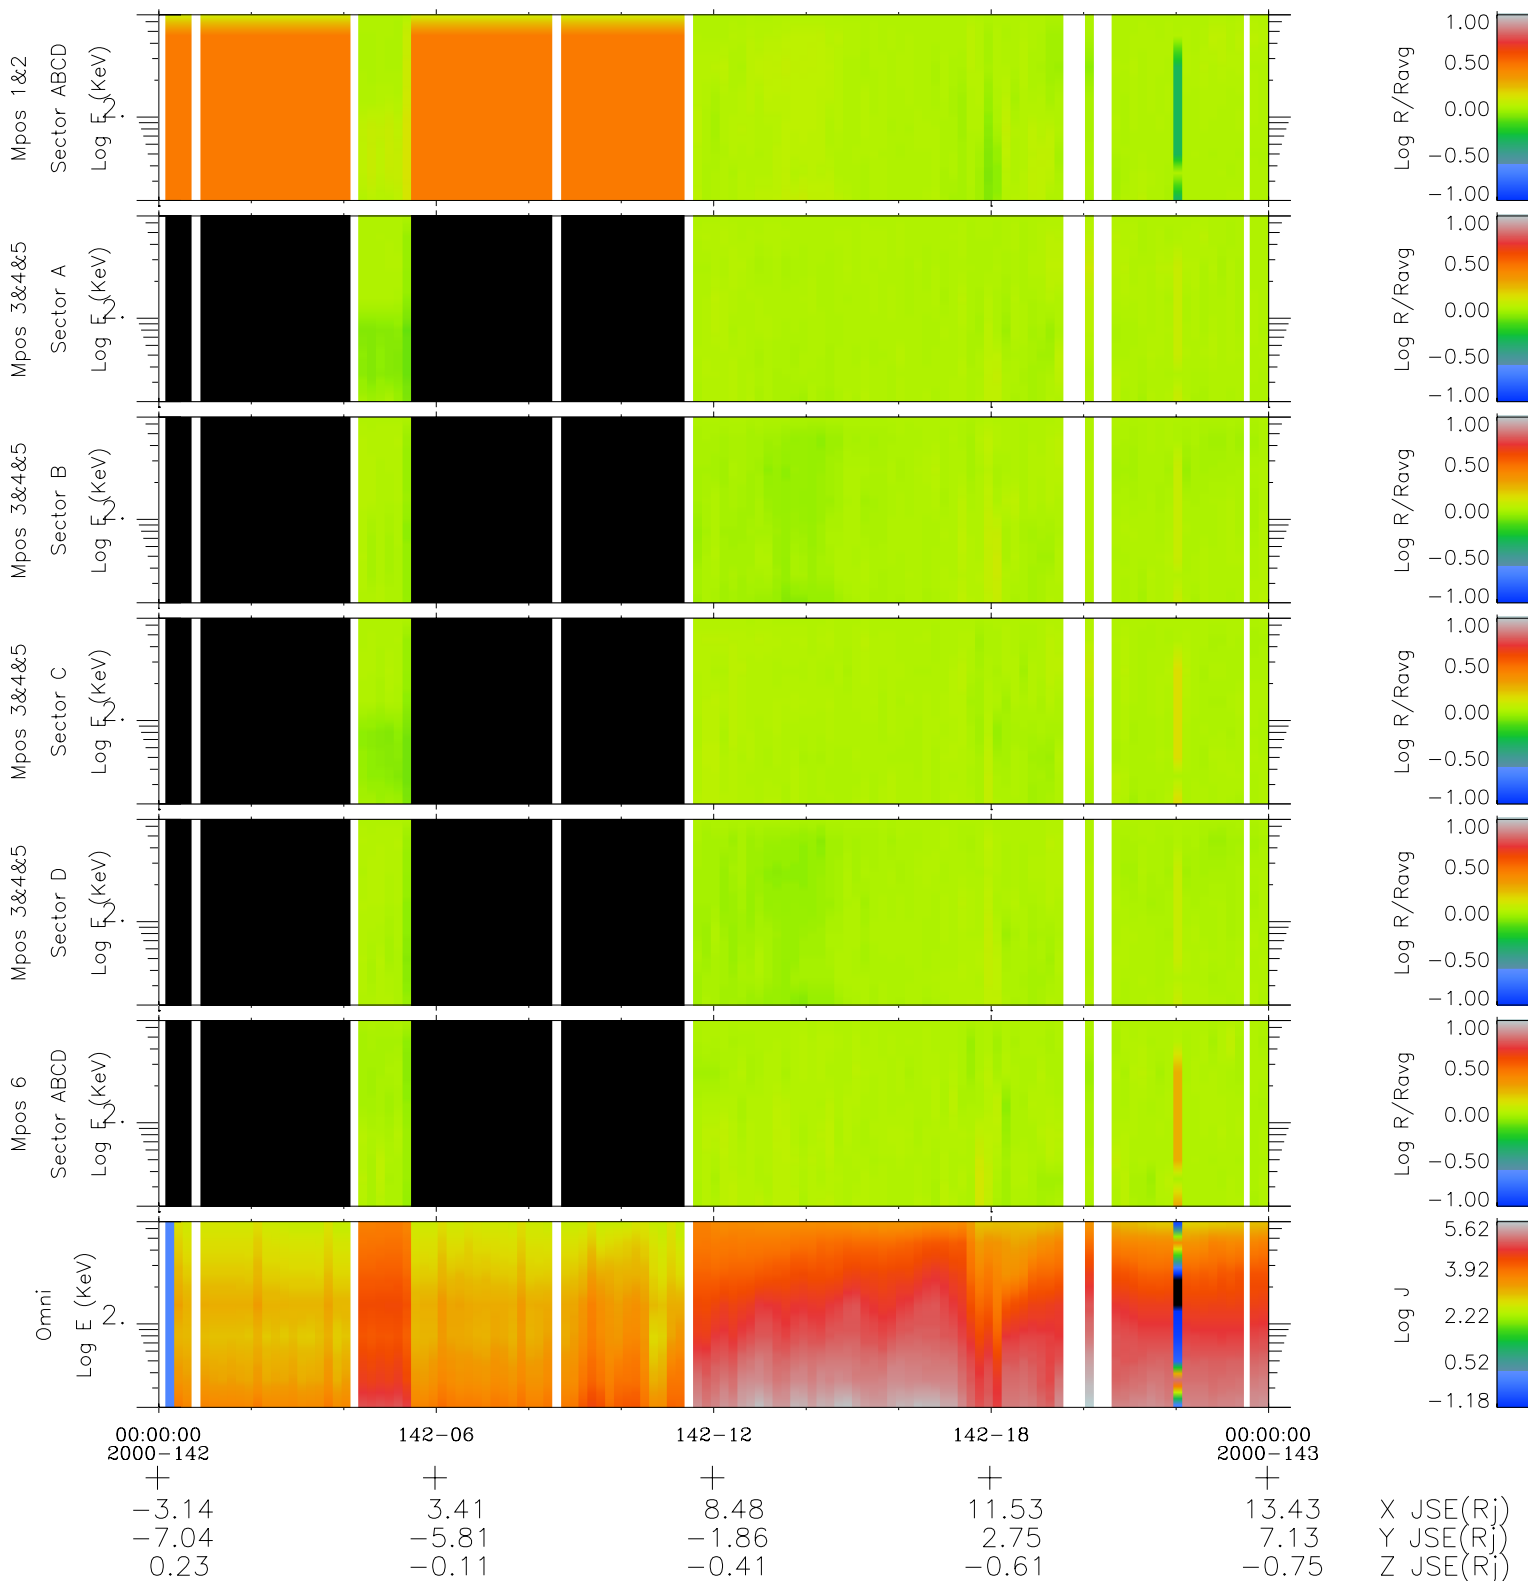

Galileo EPD Real Time R6 Electrons Spectra 00142

Software Version: RTSPEC_R6 V 1.20
 Data Production: 10-03-01
 Plot Production: Mon Sep 17 09:27:12 2001
 Color File: wondr3
 Geofactor File: 1.1

◇ = Jupiter look direction
 □ = Corotation look direction