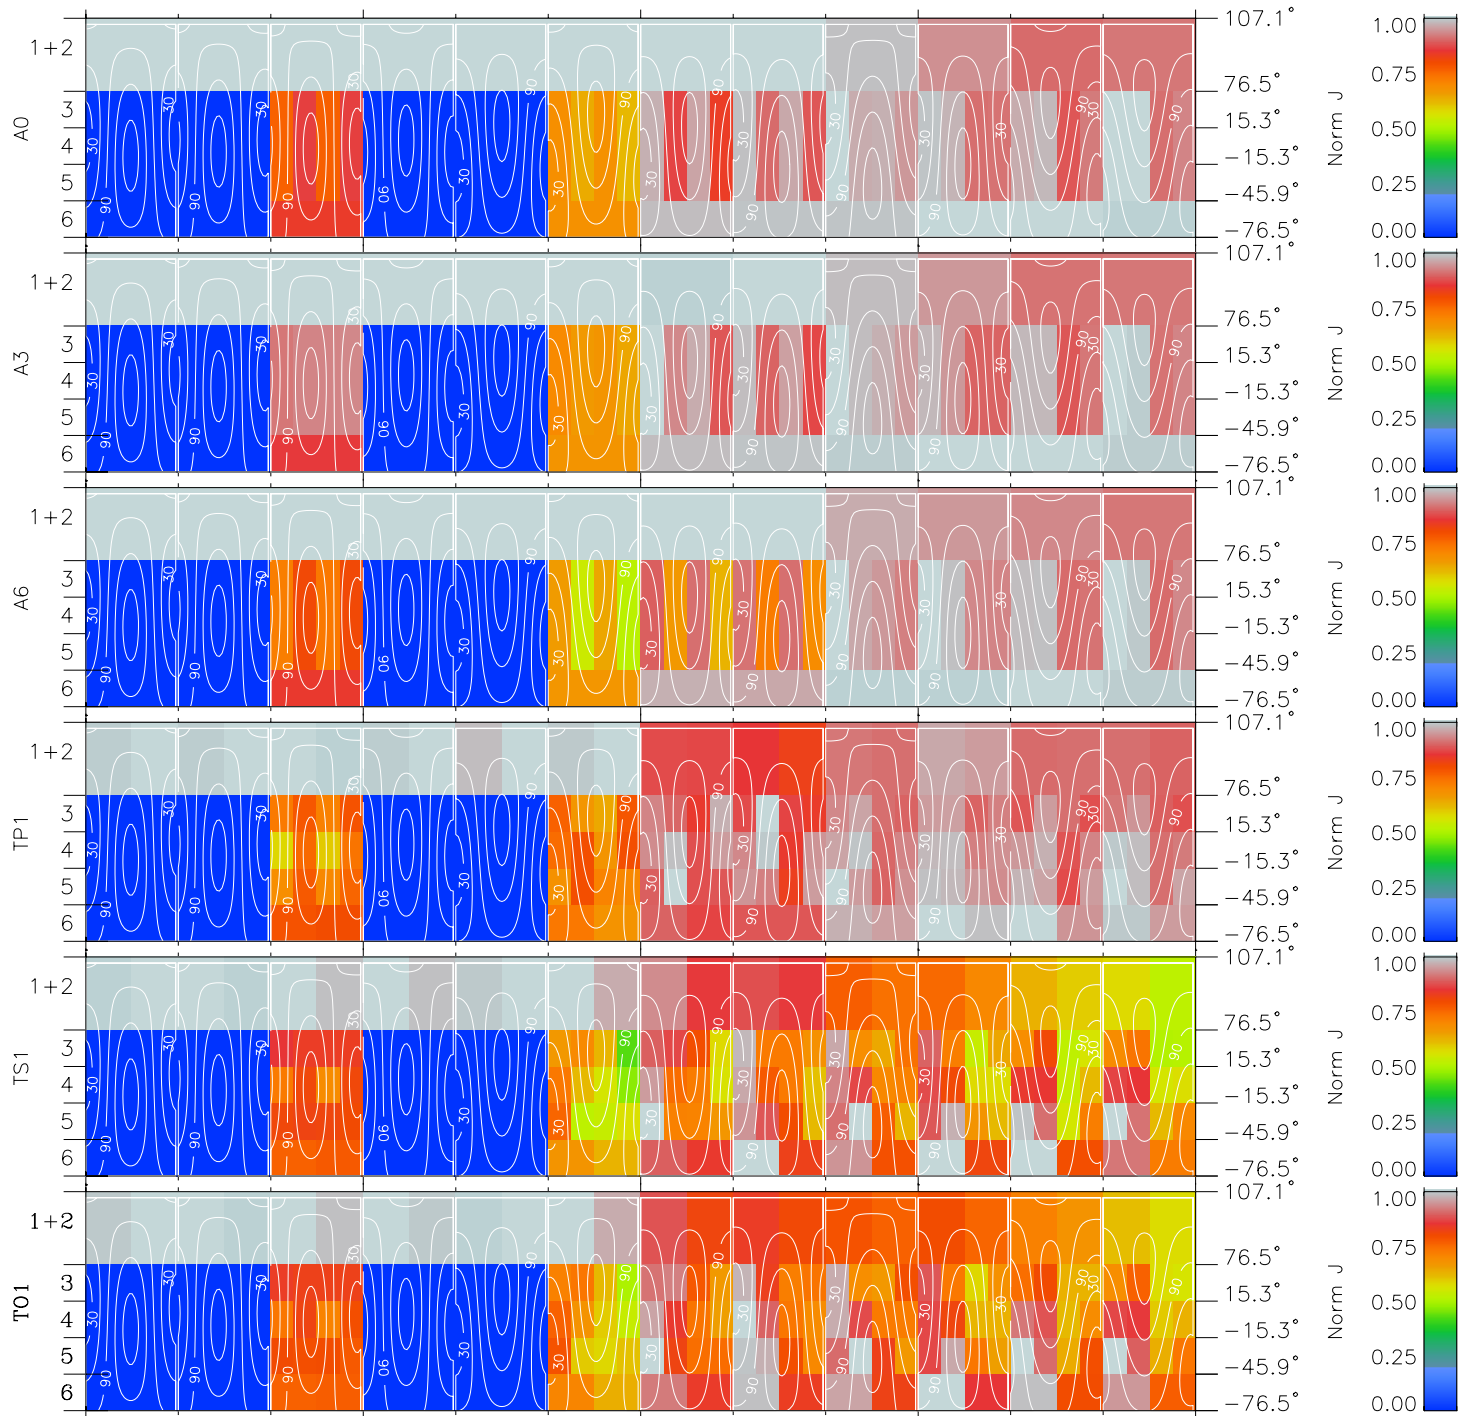

# Galileo EPD Real Time All-Sky Anisotropies 00142

Software Version: RTSKY\_NORM V 1.20  
 Data Production: 10-03-01  
 Plot Production: Mon Sep 17 09:27:52 2001  
 Color File: wondr3  
 Geofactor File: 1.1

00:00:00 2000-142	142-06	142-12	142-18	00:00:00 2000-143	
+	+	+	+	+	X JSE(R <sub>j</sub> )
-3.14	3.41	8.48	11.53	13.43	Y JSE(R <sub>j</sub> )
-7.04	-5.81	-1.86	2.75	7.13	Z JSE(R <sub>j</sub> )
0.23	-0.11	-0.41	-0.61	-0.75	

- ◇ = Jupiter look direction
- = Corotation look direction