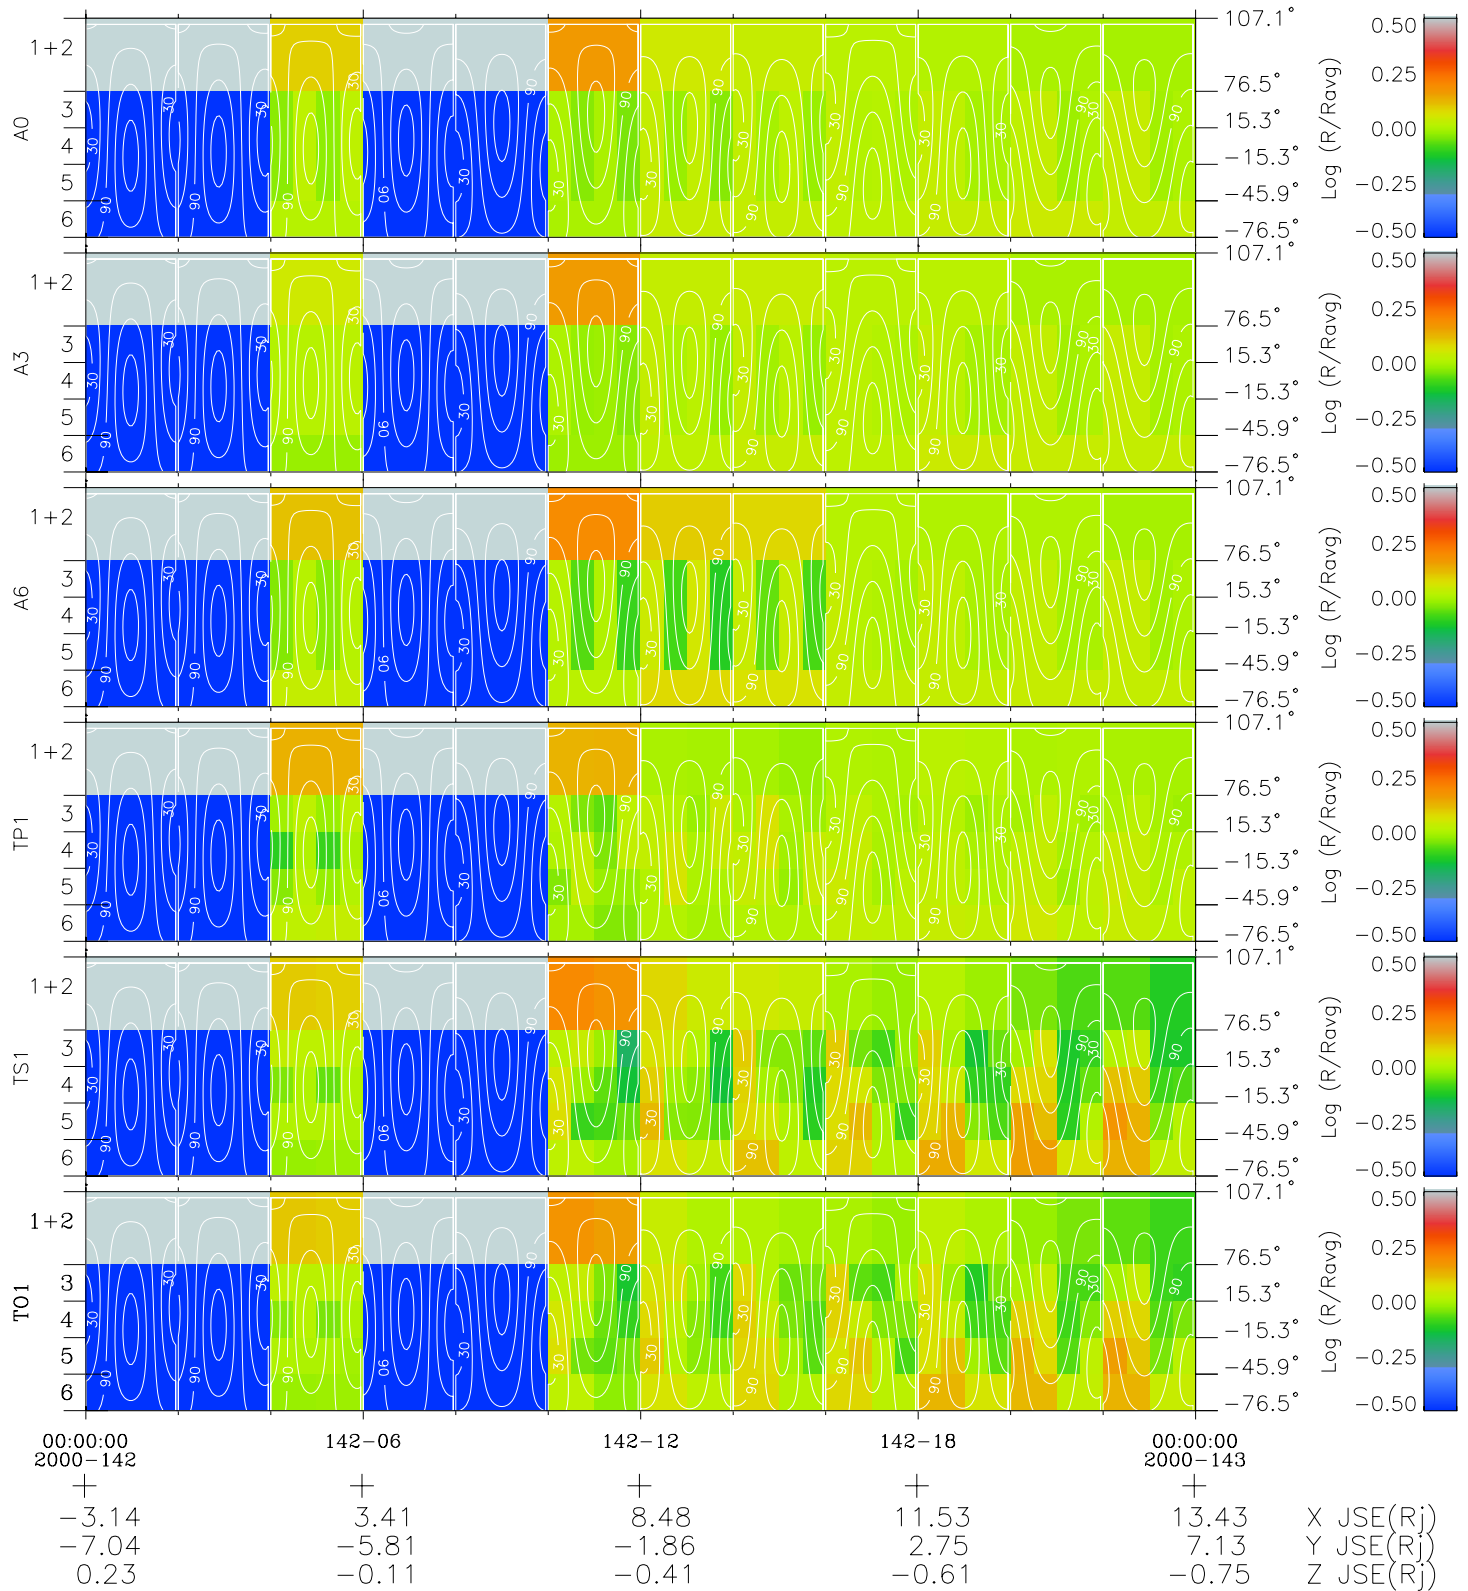

Galileo EPD Real Time All-Sky Anisotropies 00142

Software Version: RTSKY_MEAN V 1.20
 Data Production: 10-03-01
 Plot Production: Mon Sep 17 09:27:25 2001
 Color File: wondr3
 Geofactor File: 1.1

- ◇ = Jupiter look direction
- = Corotation look direction