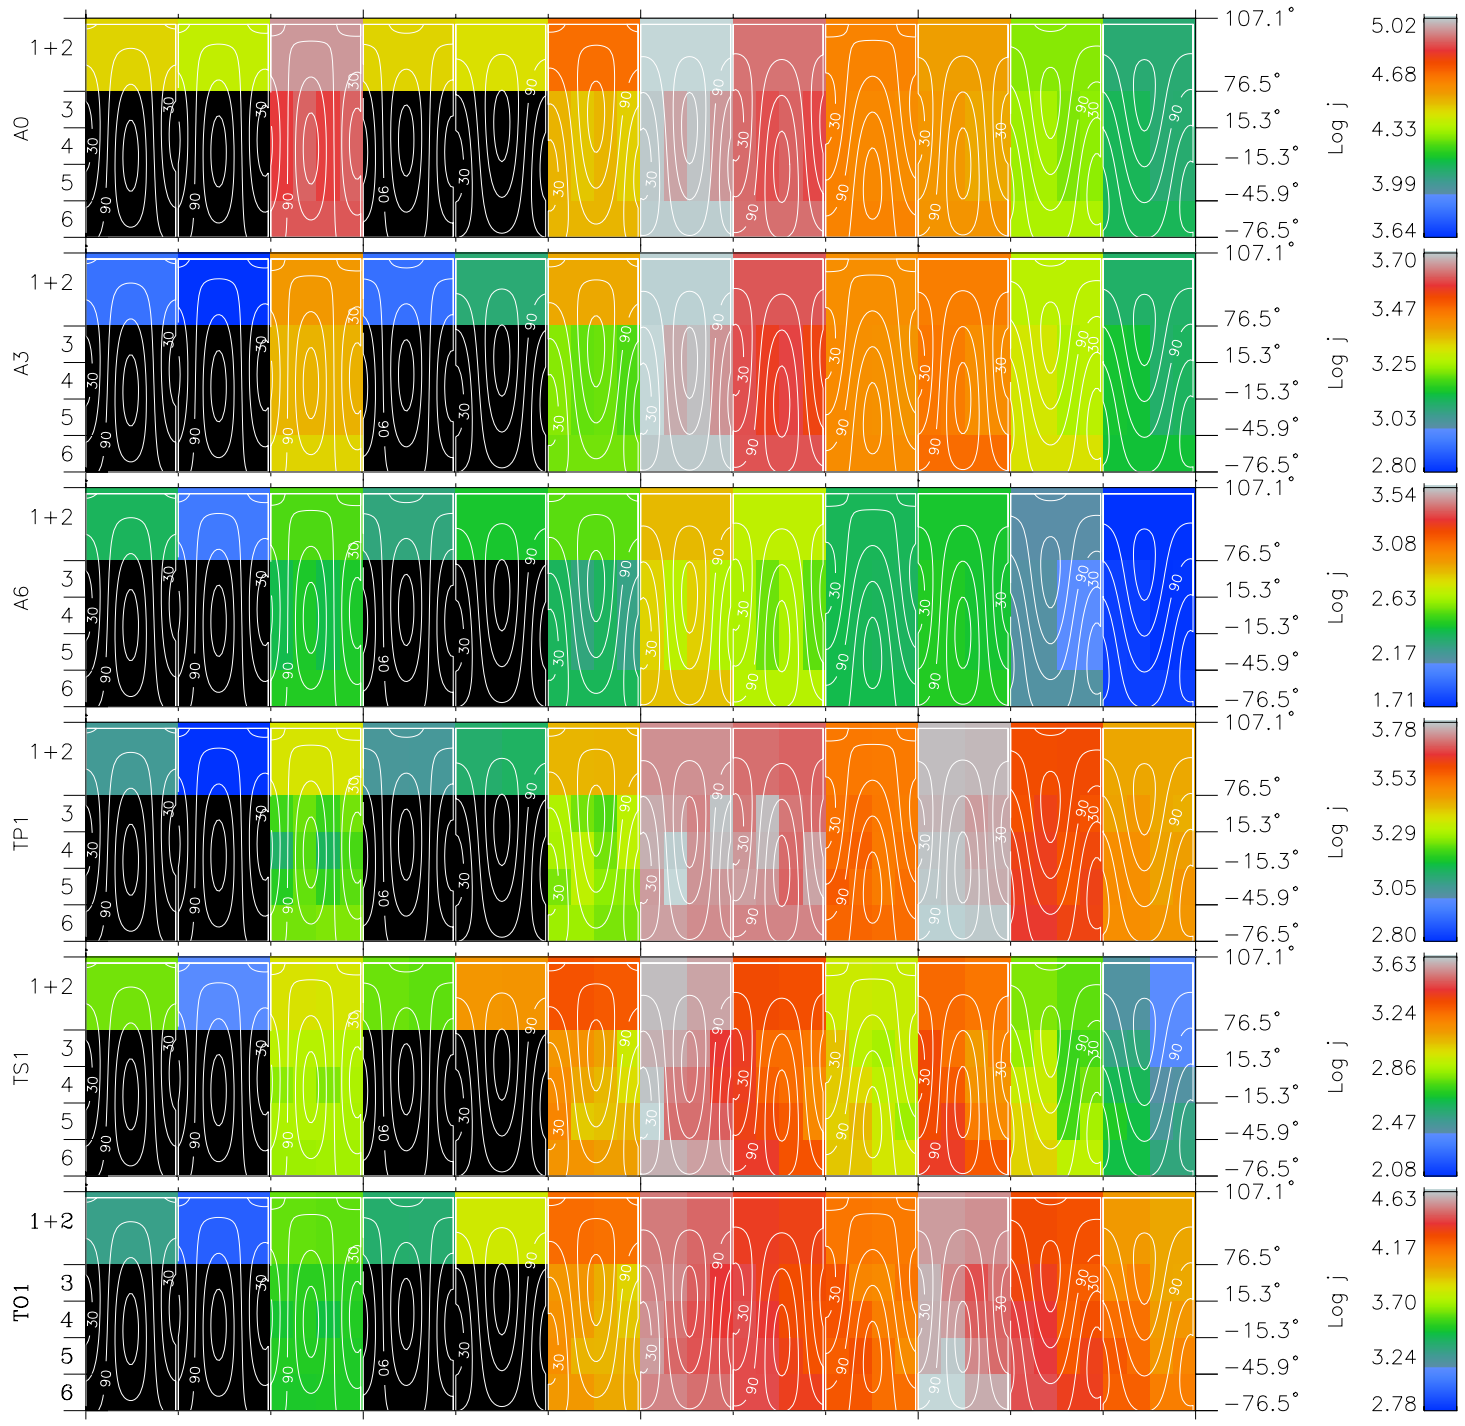

Galileo EPD Real Time All-Sky Anisotropies 00142

Software Version: RTSKY_FLUX V 1.20
 Data Production: 10-03-01
 Plot Production: Mon Sep 17 09:27:38 2001
 Color File: wondr3
 Geofactor File: 1.1

| | | | | | |
|----------------------|--------|--------|--------|----------------------|------------------------|
| 00:00:00 2000-142 | 142-06 | 142-12 | 142-18 | 00:00:00 2000-143 | |
| + | + | + | + | + | X JSE(R _j) |
| -3.14 | 3.41 | 8.48 | 11.53 | 13.43 | Y JSE(R _j) |
| -7.04 | -5.81 | -1.86 | 2.75 | 7.13 | Z JSE(R _j) |
| 0.23 | -0.11 | -0.41 | -0.61 | -0.75 | |

- ◇ = Jupiter look direction
- = Corotation look direction