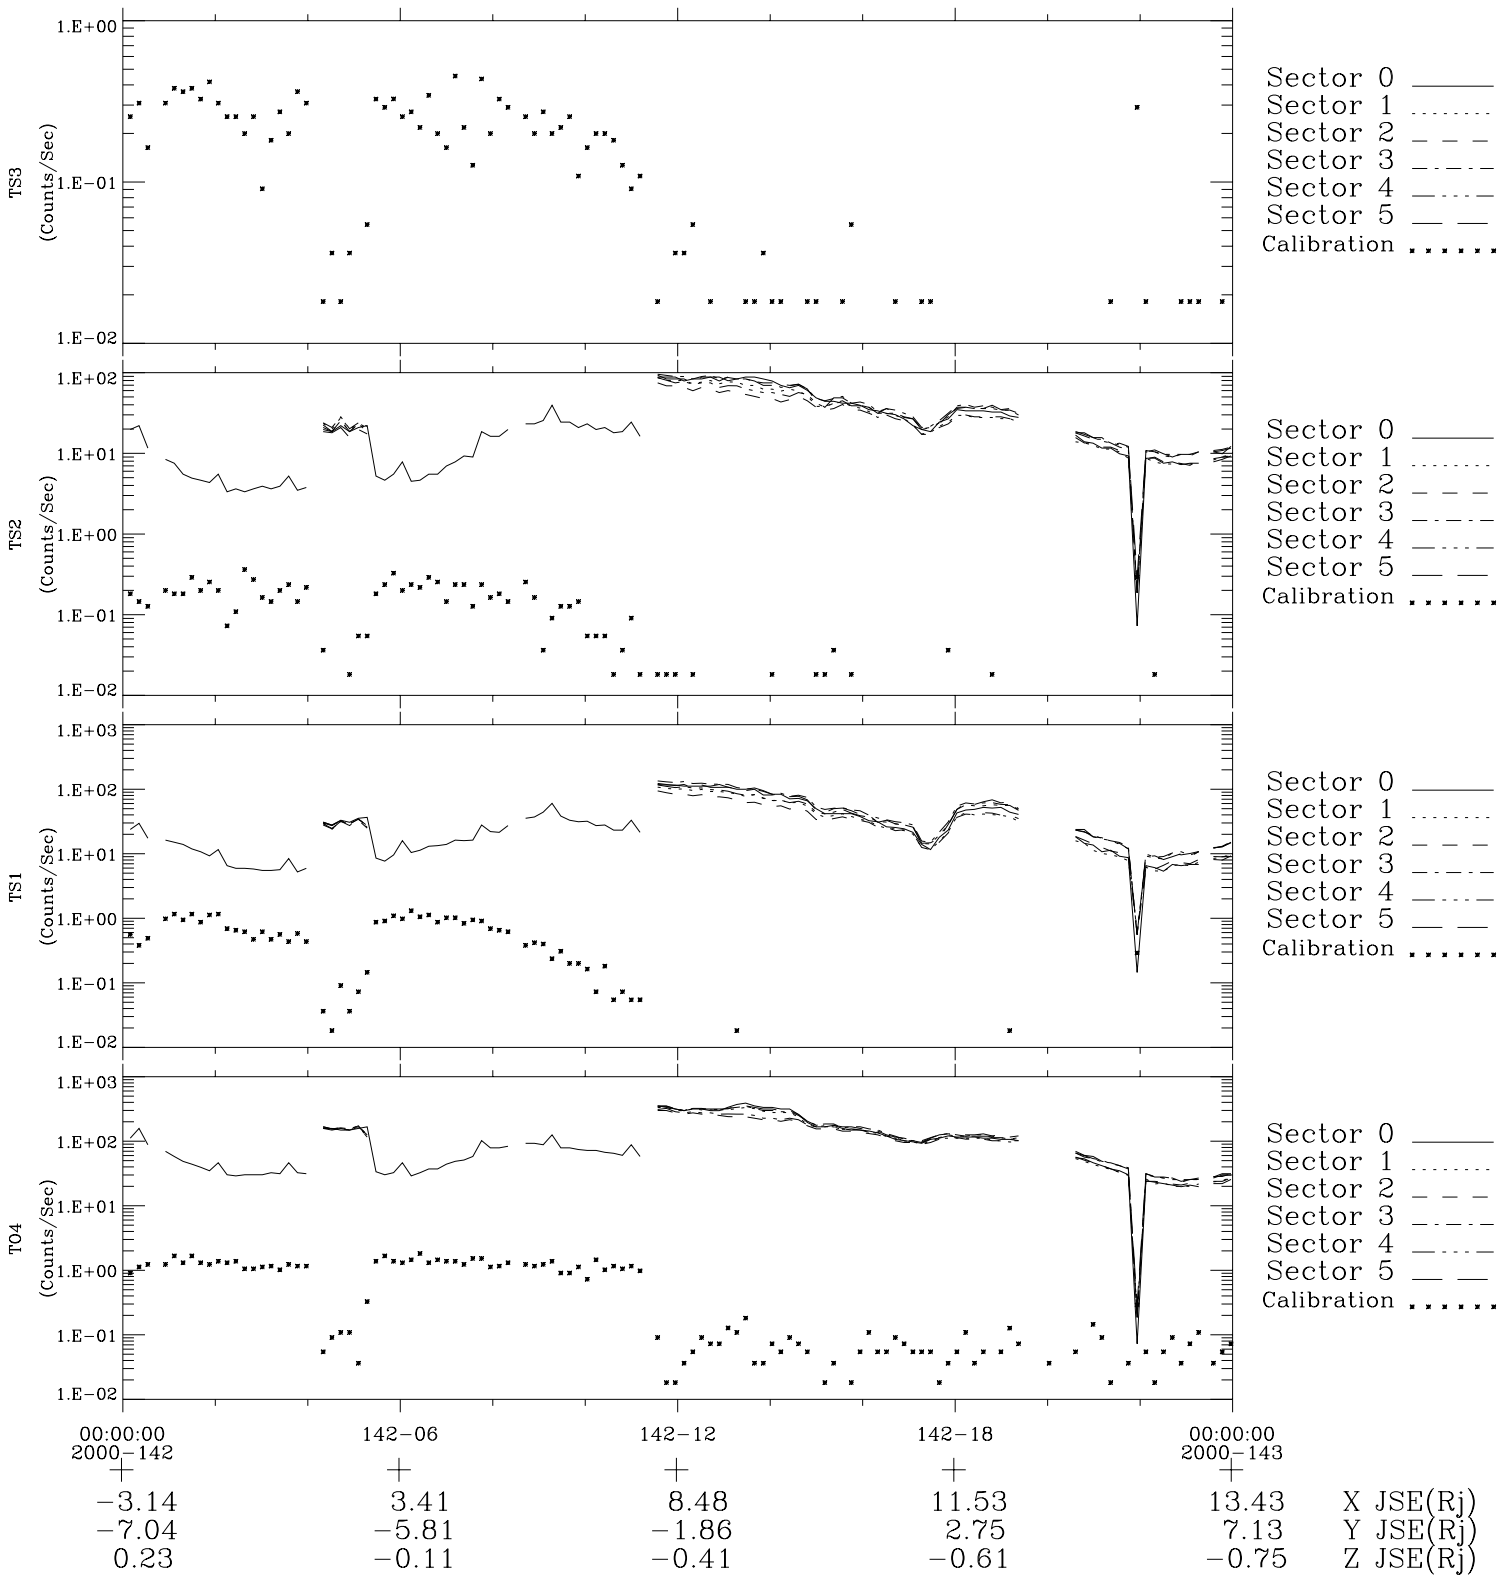

Galileo EPD Real-Time Six-Sector 00142

Software Version: RTLINE_R6 V 1.20
Data Production: 10-03-01
Plot Production: Mon Sep 17 09:29:14 2001

◇ = Jupiter look direction
□ = Corotation look direction