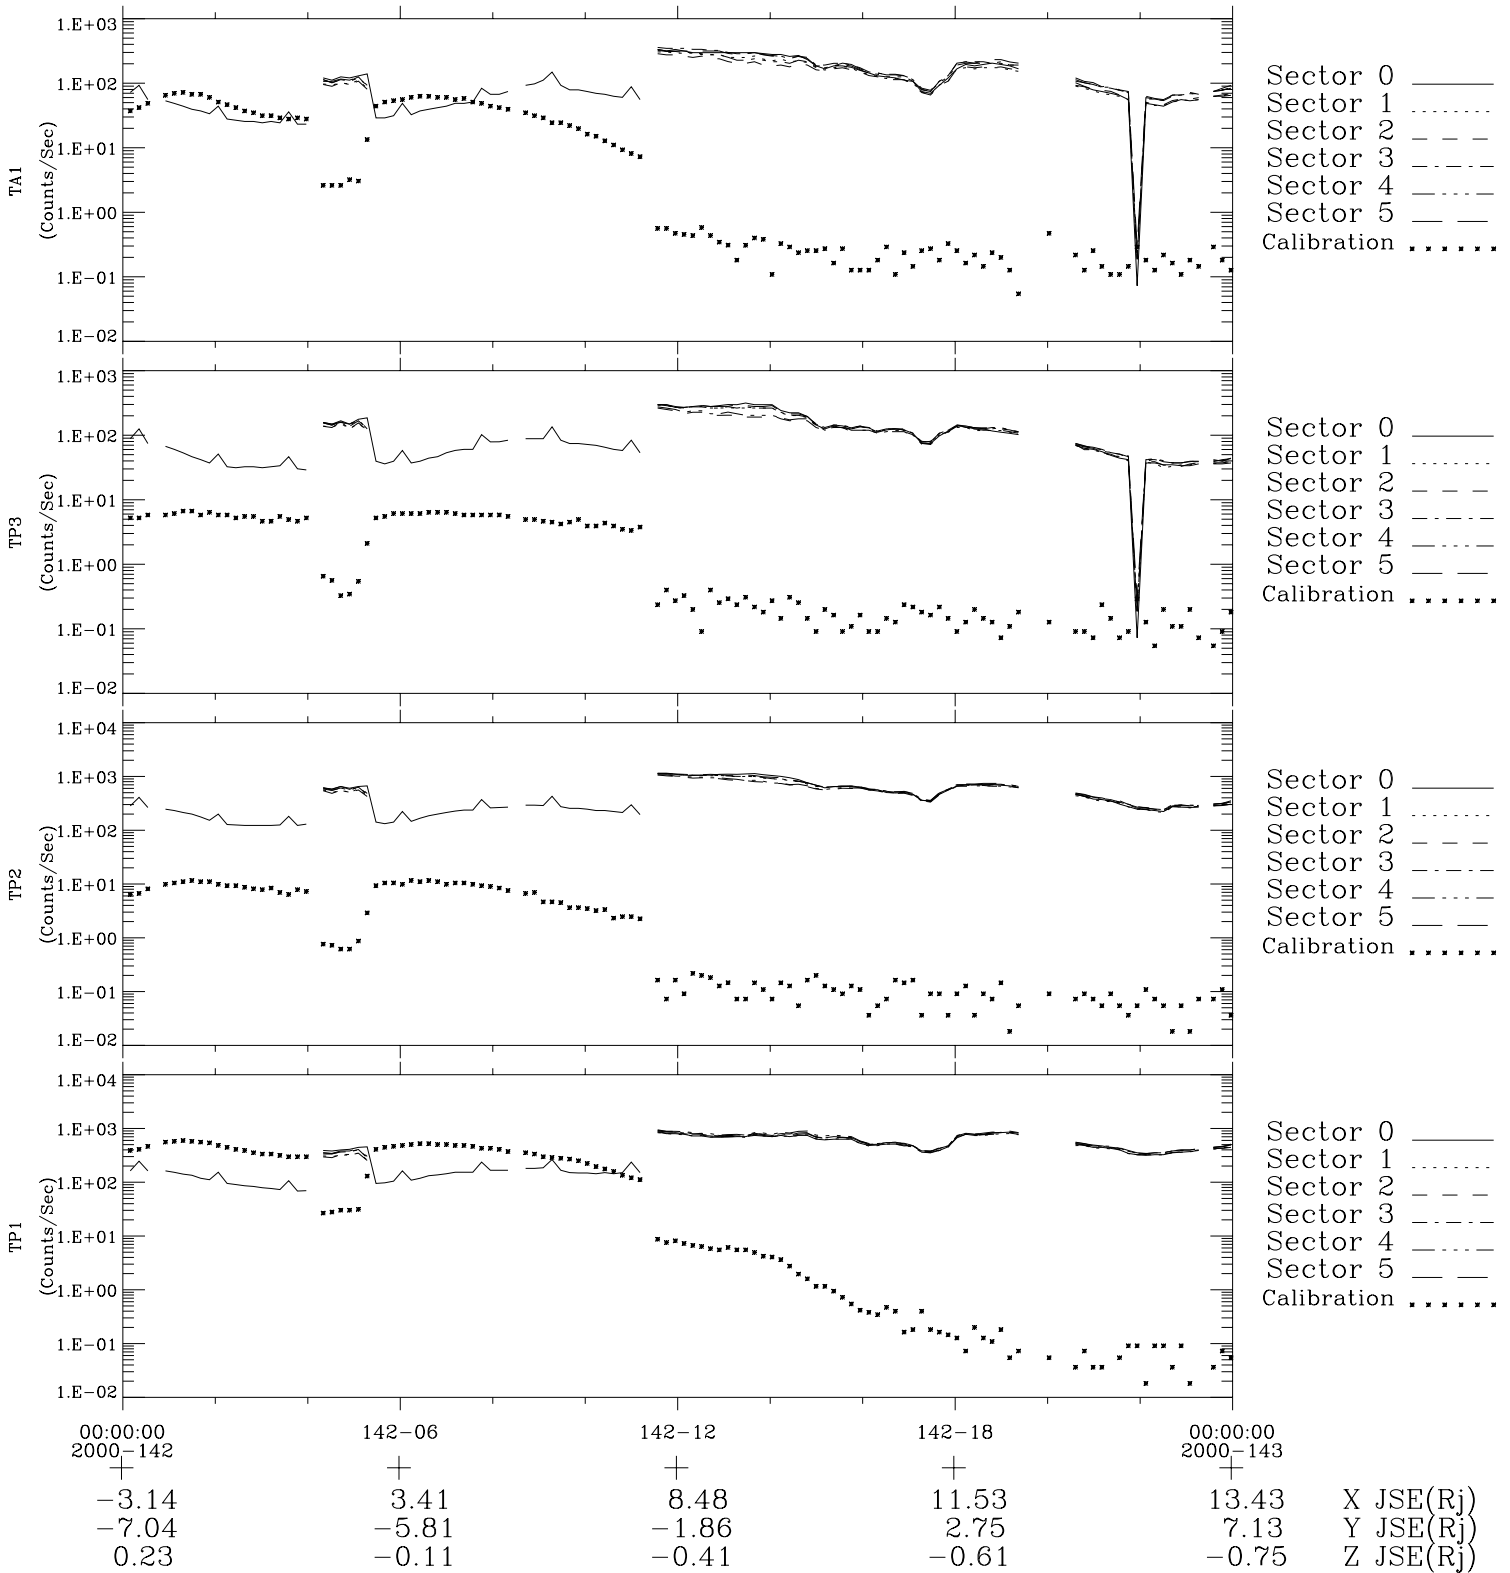

# Galileo EPD Real-Time Six-Sector 00142

Software Version: RTLINE\_R6 V 1.20  
Data Production: 10-03-01  
Plot Production: Mon Sep 17 09:29:13 2001

◇ = Jupiter look direction  
□ = Corotation look direction