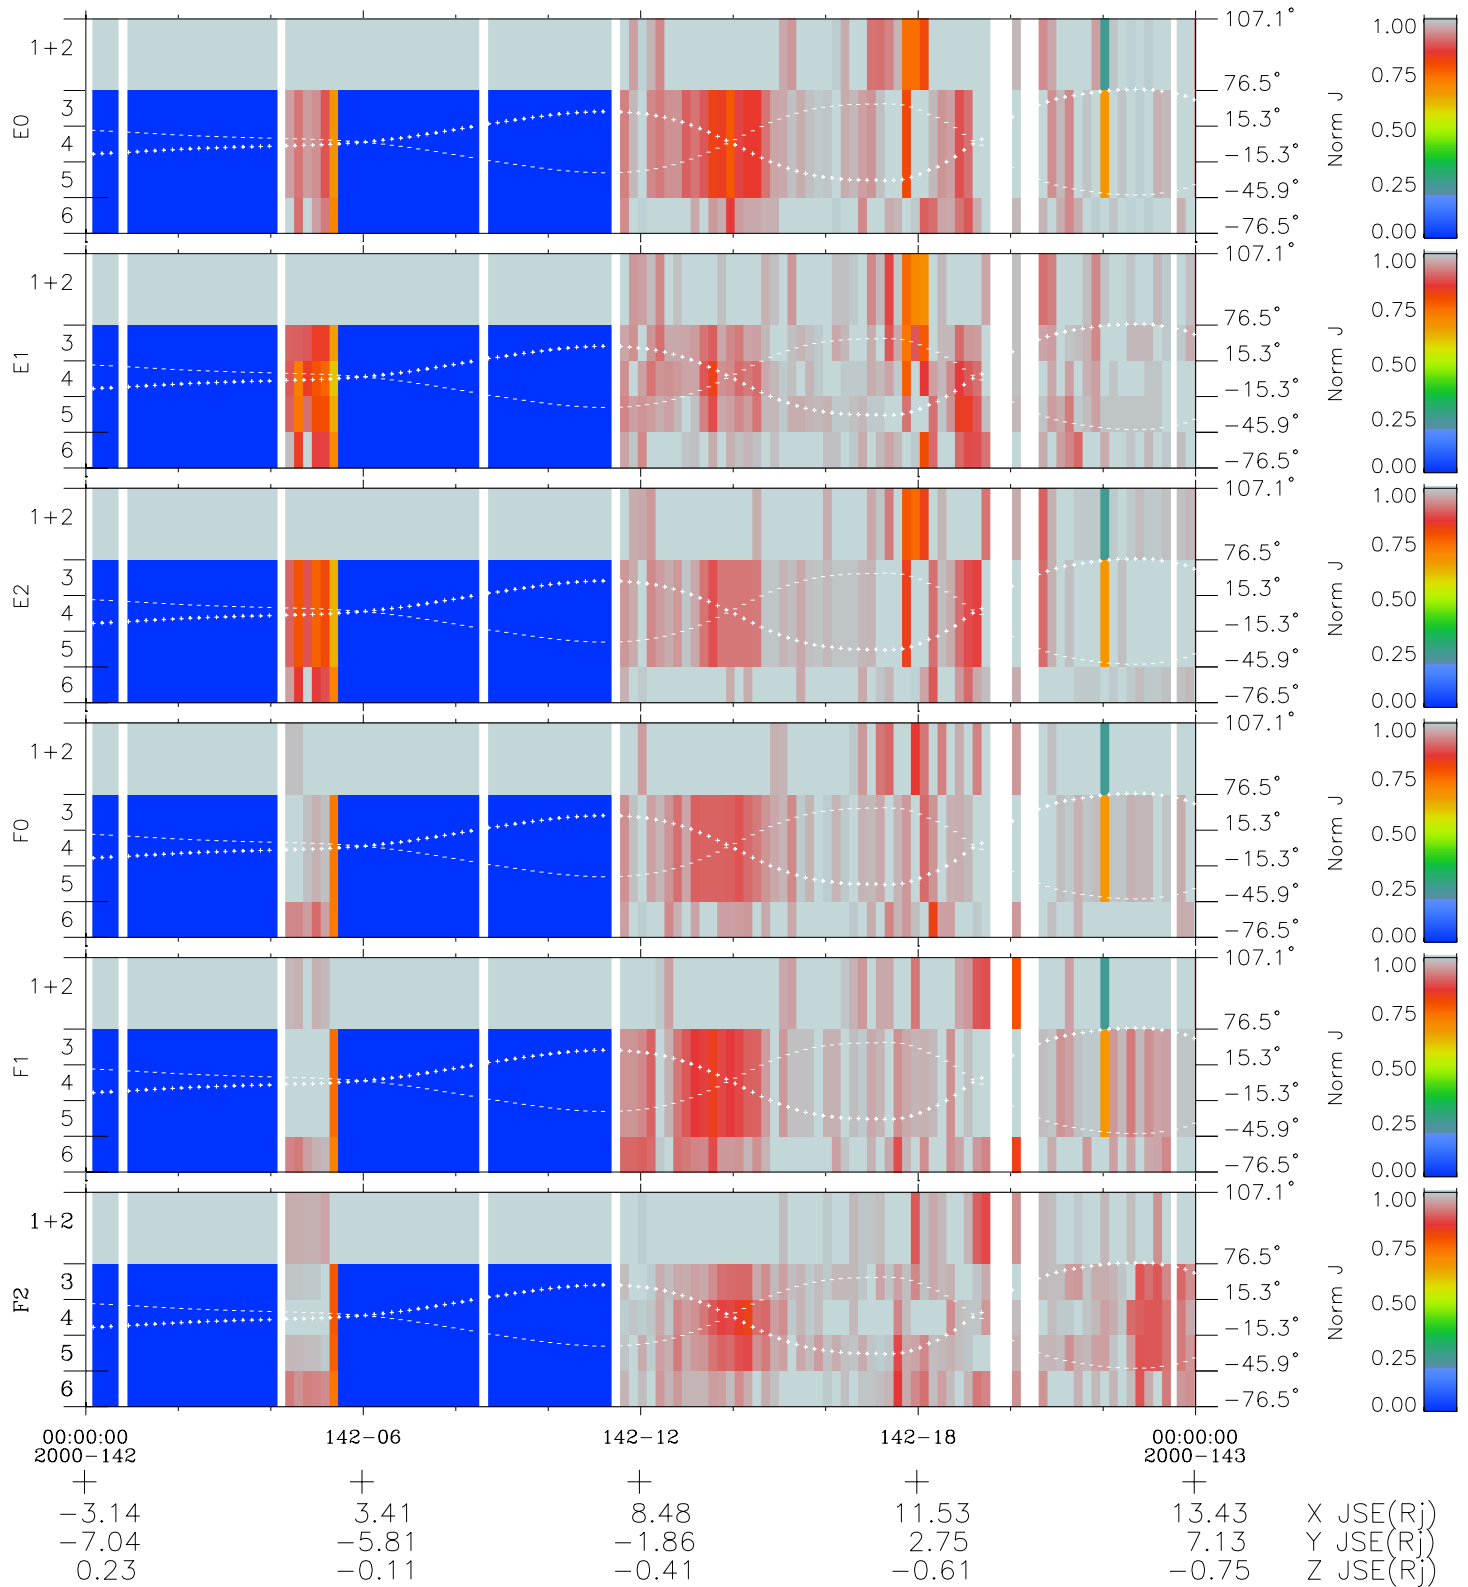

# Galileo EPD Real Elevation Anisotropies 00142

Software Version: RTELEV\_NORM V 1.20  
Data Production: 10-03-01  
Plot Production: Mon Sep 17 09:28:31 2001  
Color File: wondr3  
Geofactor File: 1.1

- ◇ = Jupiter look direction
- = Corotation look direction