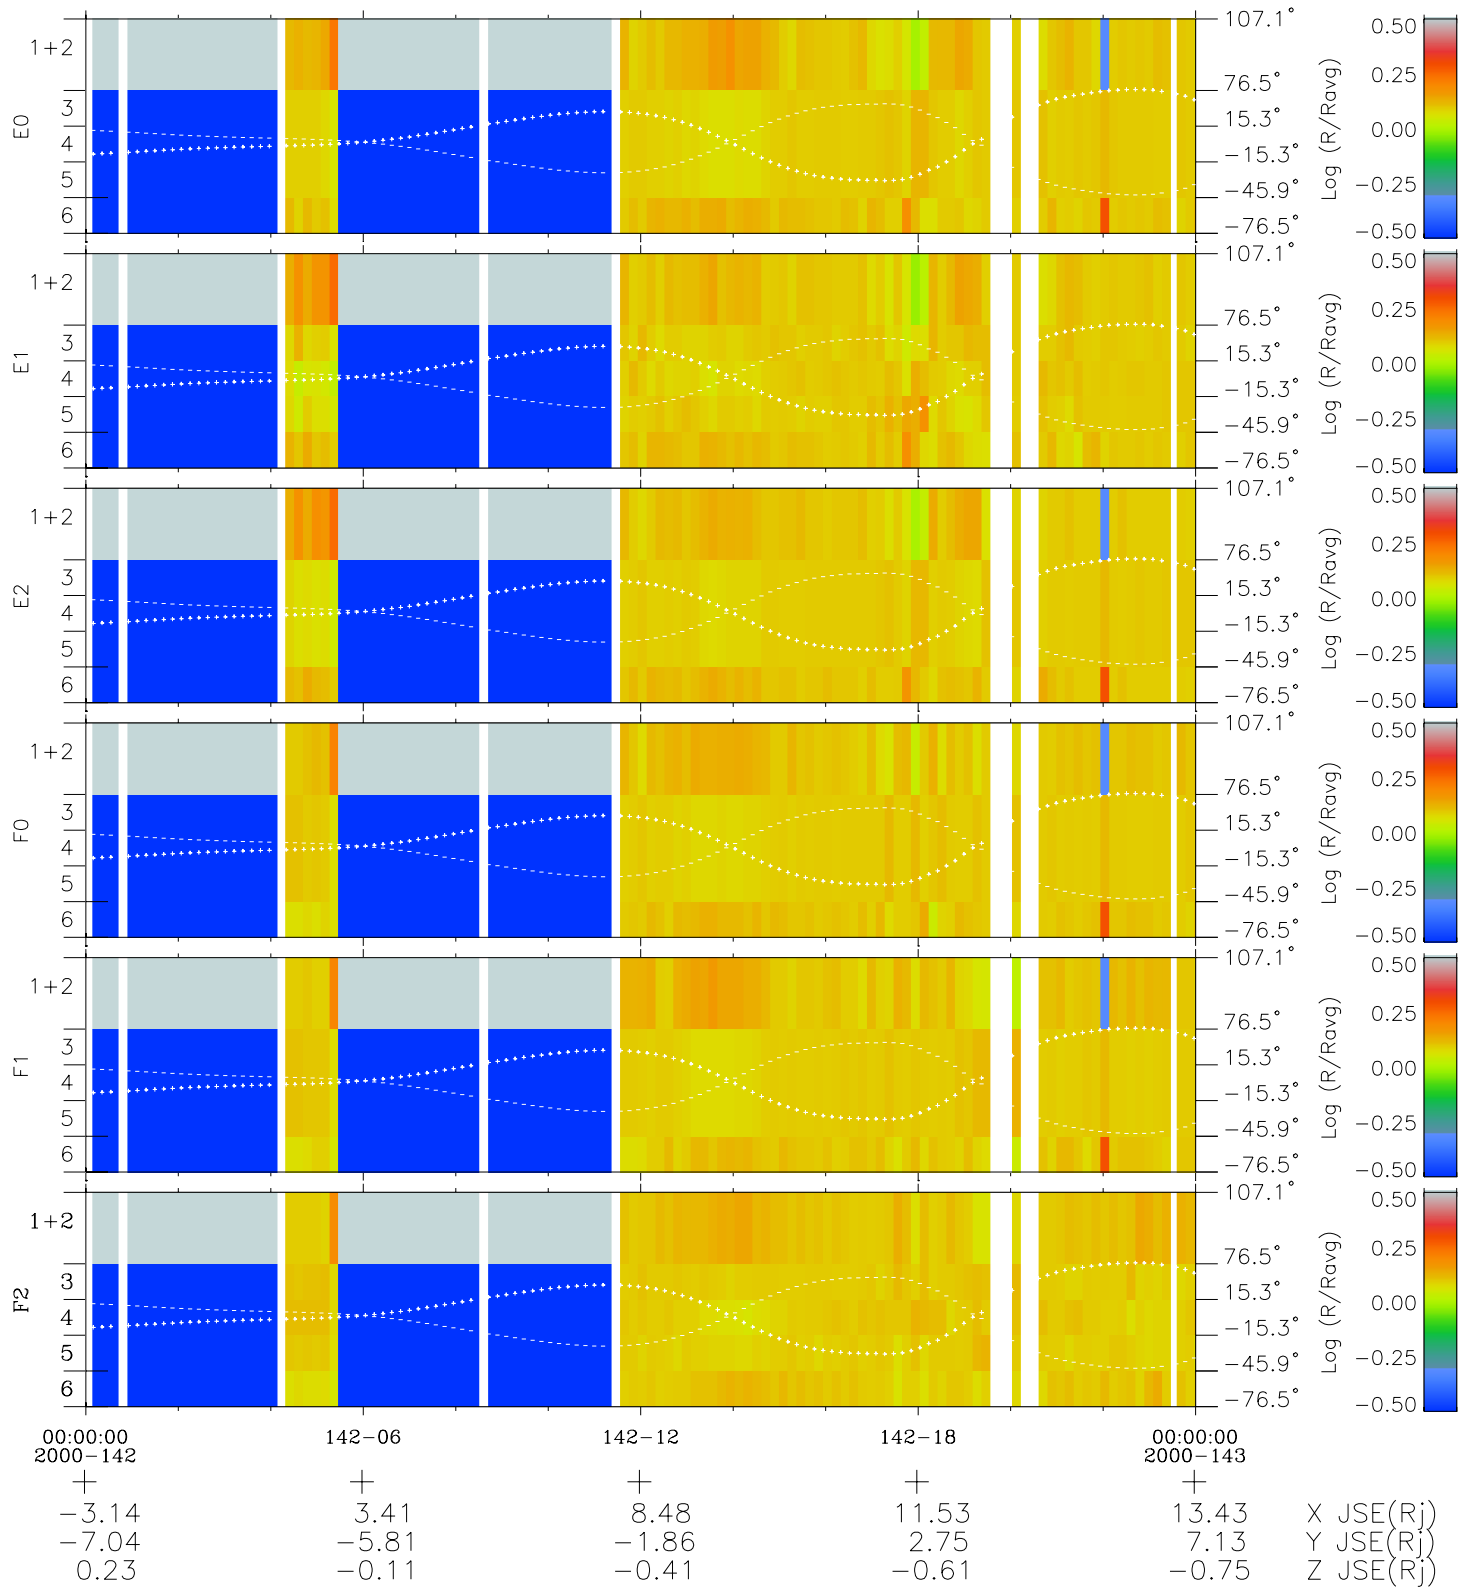

# Galileo EPD Real Elevation Anisotropies 00142

Software Version: RTELEV\_MEAN V 1.20  
Data Production: 10-03-01  
Plot Production: Mon Sep 17 09:28:10 2001  
Color File: wondr3  
Geofactor File: 1.1

- ◇ = Jupiter look direction
- = Corotation look direction