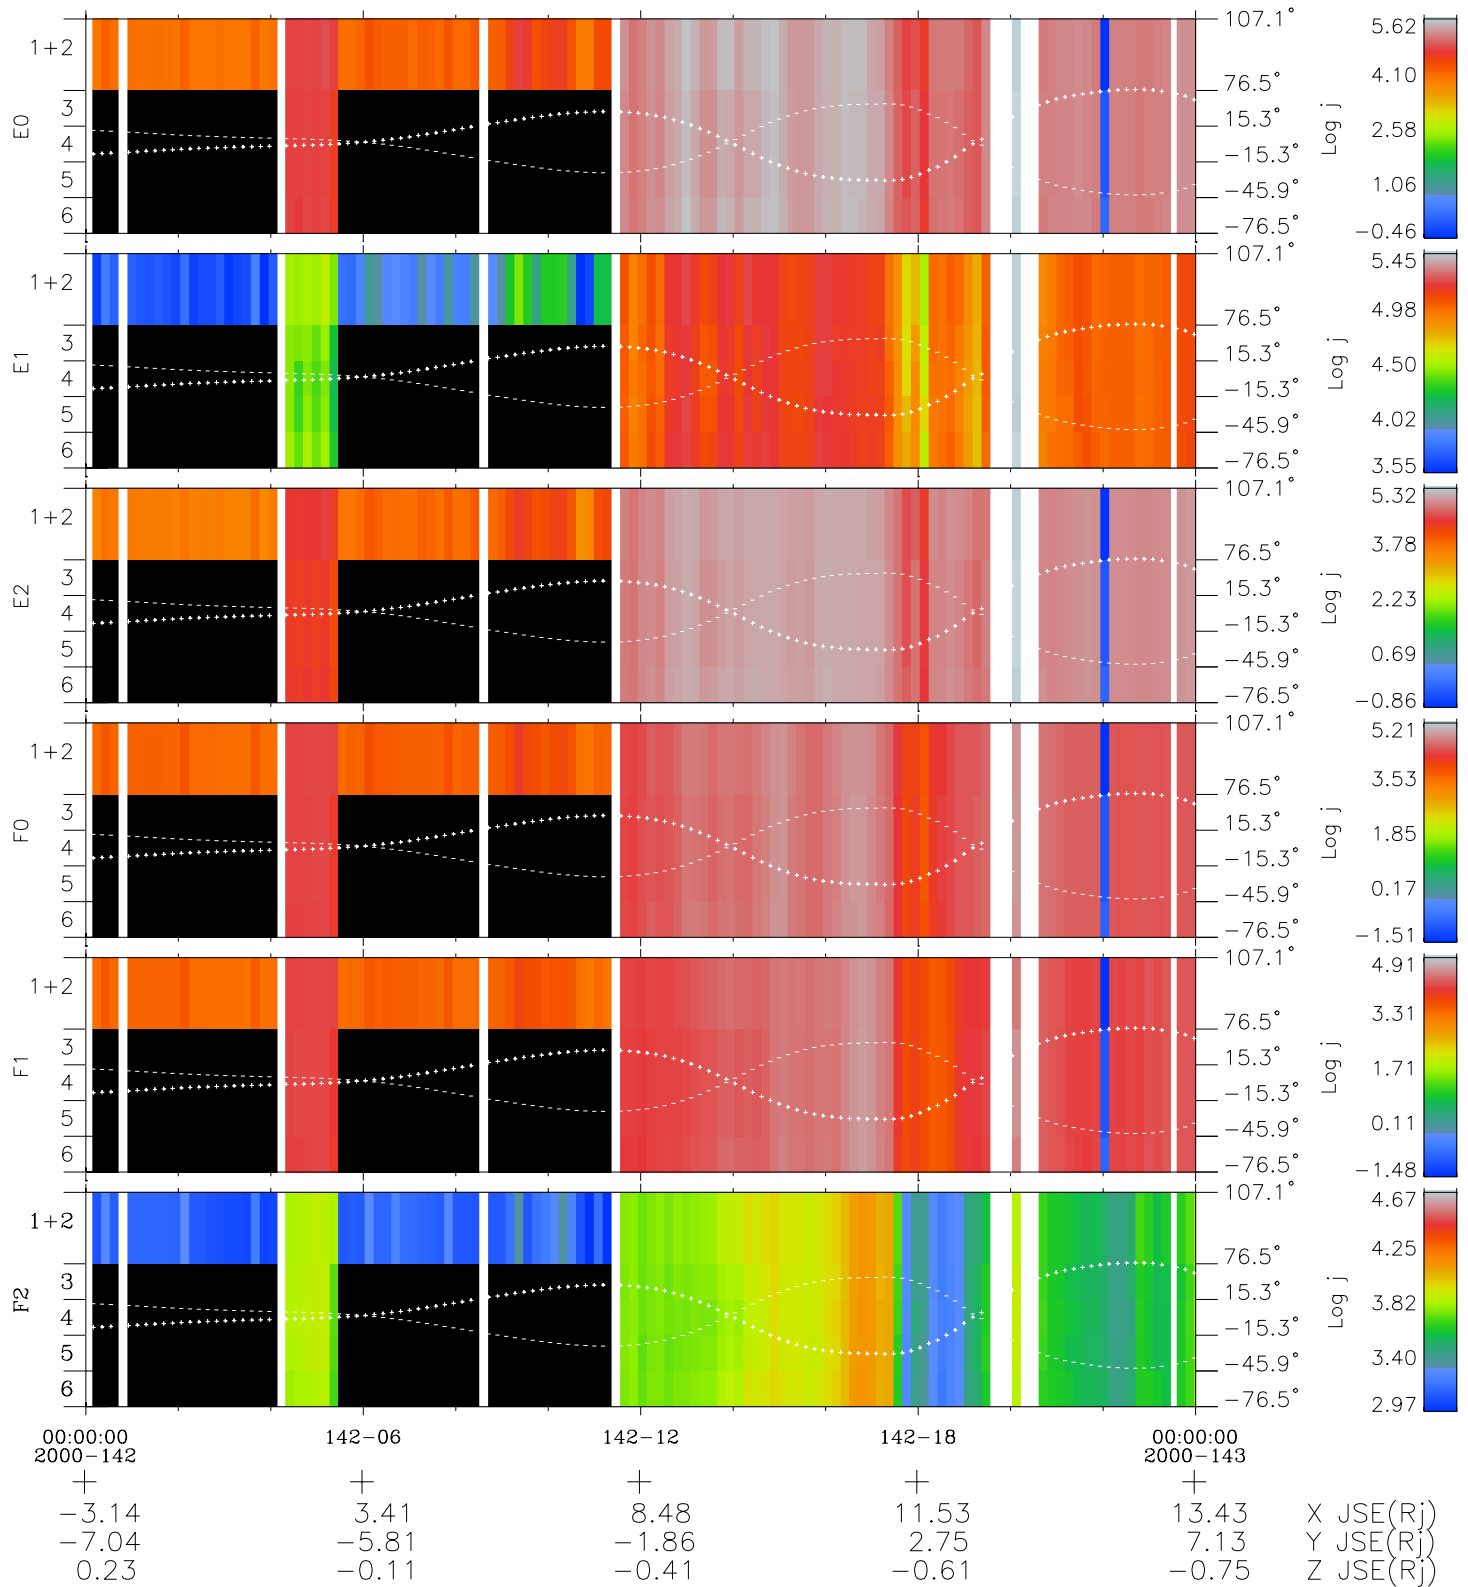

Galileo EPD Real Elevation Anisotropies 00142

Software Version: RTELEV_FLUX V 1.20
Data Production: 10-03-01
Plot Production: Mon Sep 17 09:28:21 2001
Color File: wondr3
Geofactor File: 1.1

- ◇ = Jupiter look direction
- = Corotation look direction