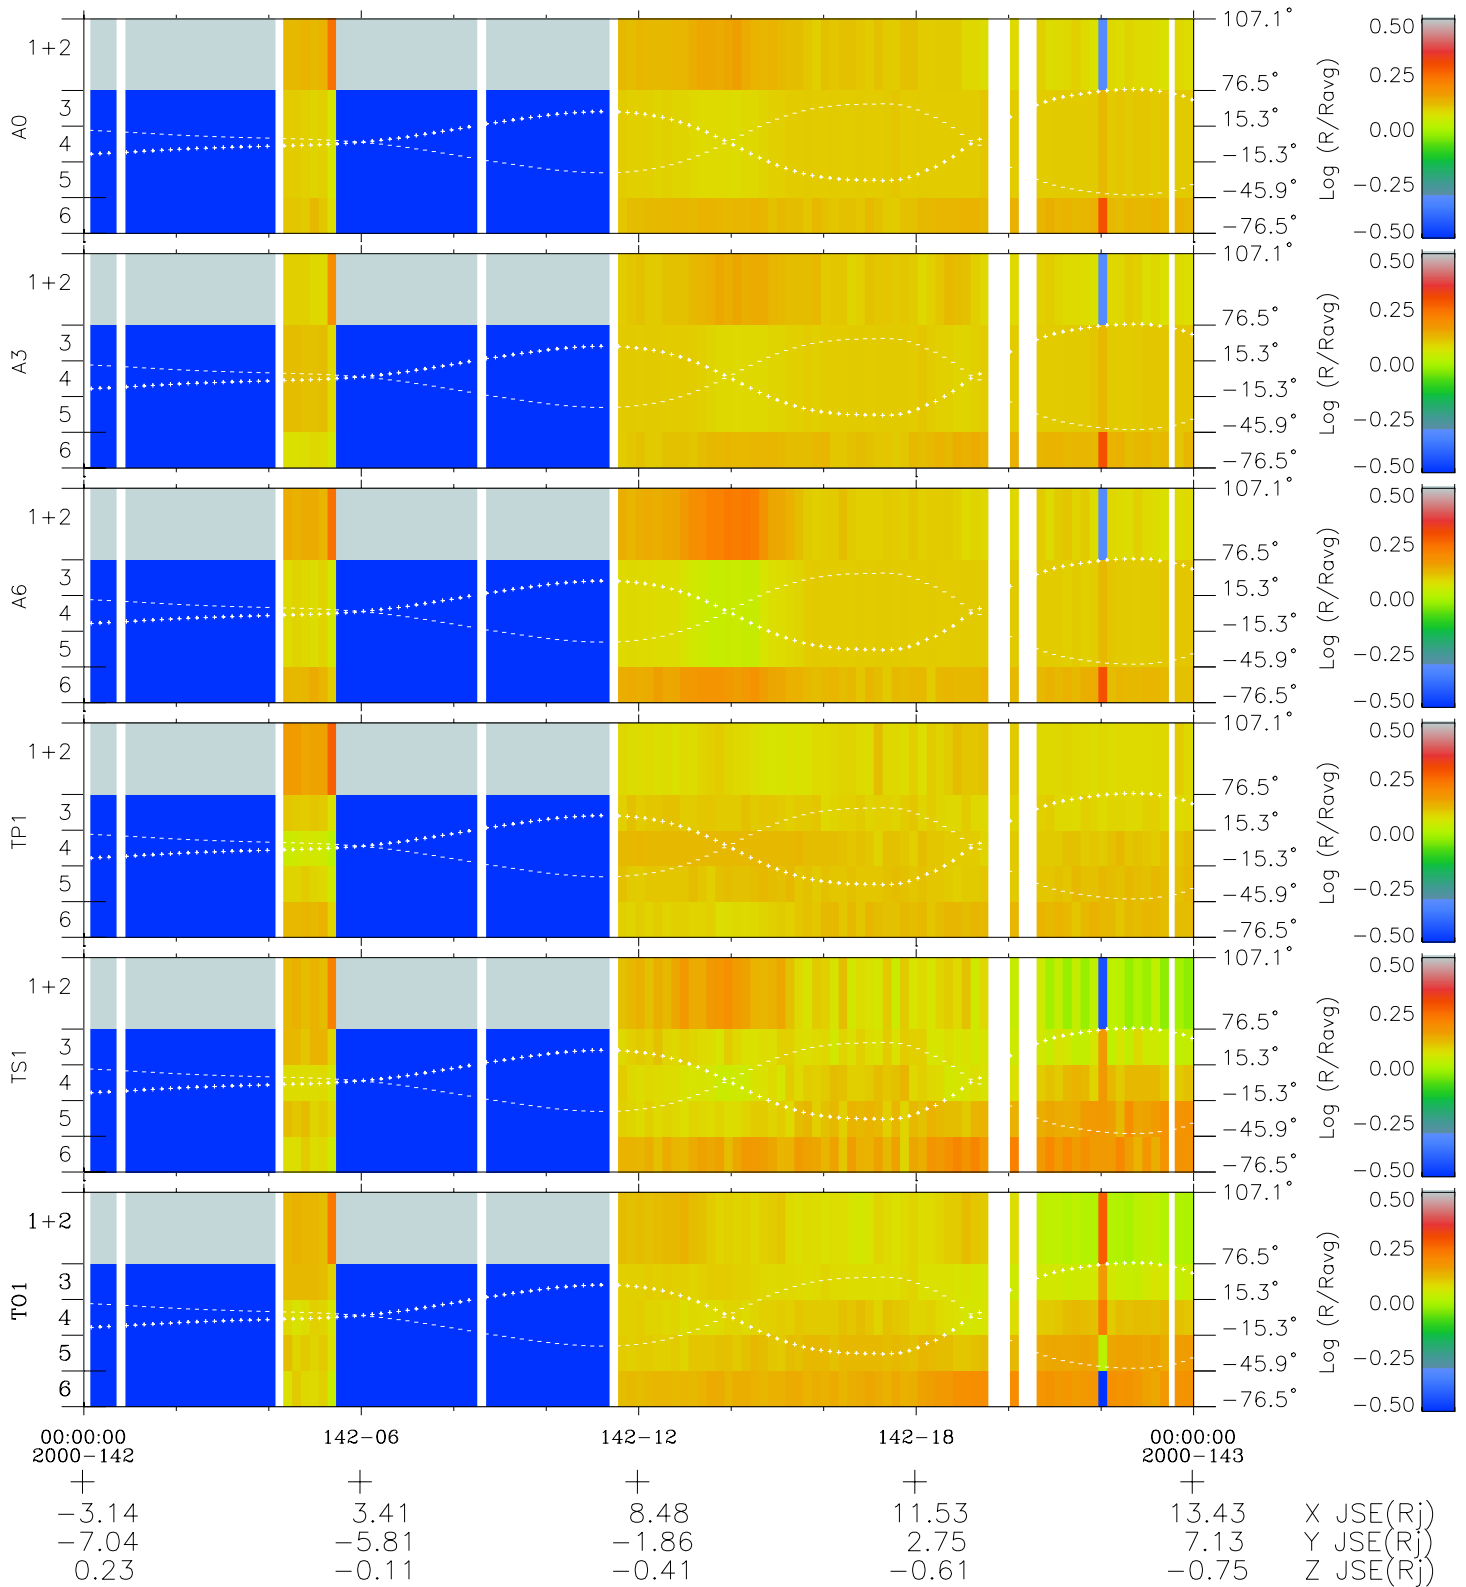

Galileo EPD Real Elevation Anisotropies 00142

Software Version: RTELEV_MEAN V 1.20
Data Production: 10-03-01
Plot Production: Mon Sep 17 09:28:05 2001
Color File: wondr3
Geofactor File: 1.1

- ◇ = Jupiter look direction
- = Corotation look direction