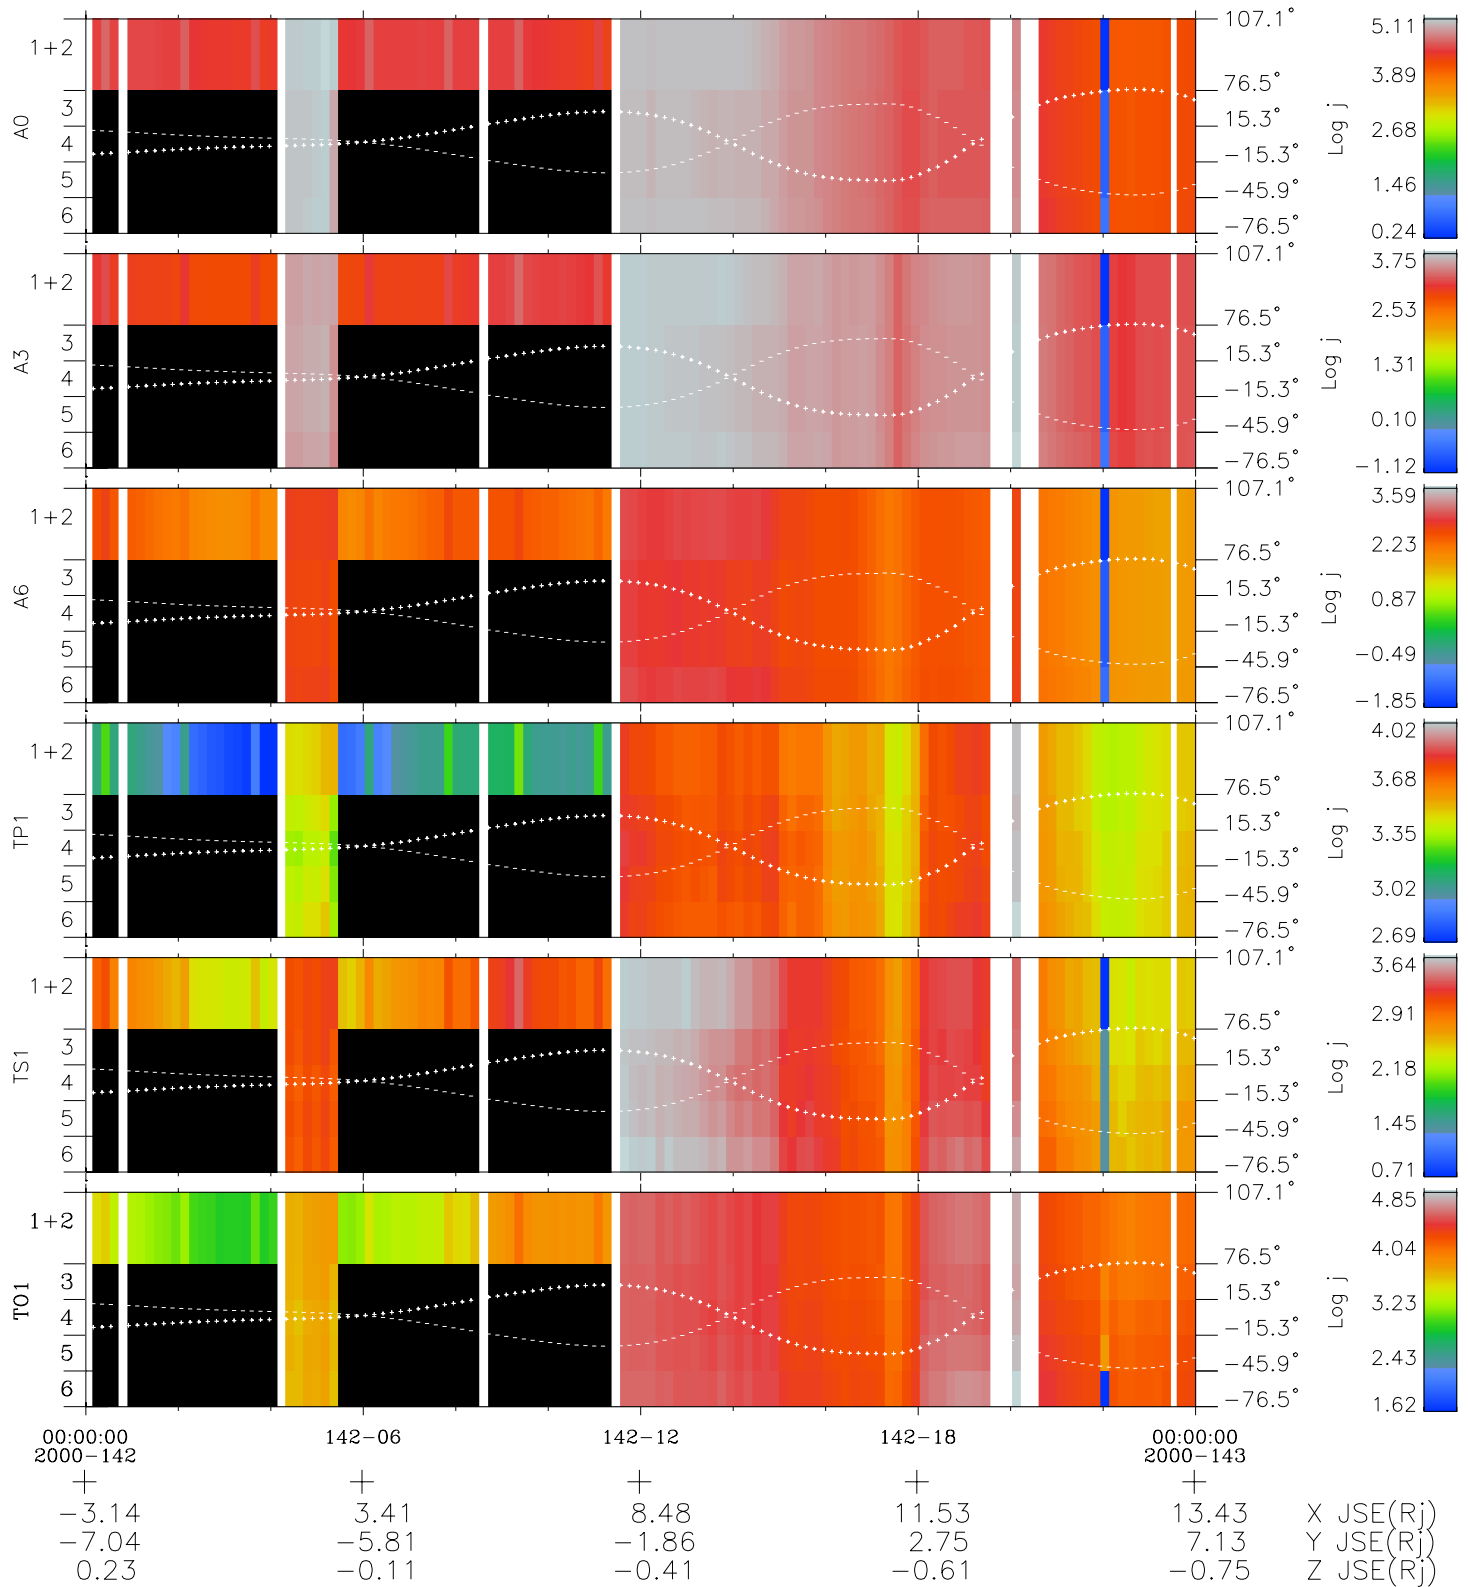

# Galileo EPD Real Elevation Anisotropies 00142

Software Version: RTELEV\_FLUX V 1.20  
Data Production: 10-03-01  
Plot Production: Mon Sep 17 09:28:15 2001  
Color File: wondr3  
Geofactor File: 1.1

- ◇ = Jupiter look direction
- = Corotation look direction