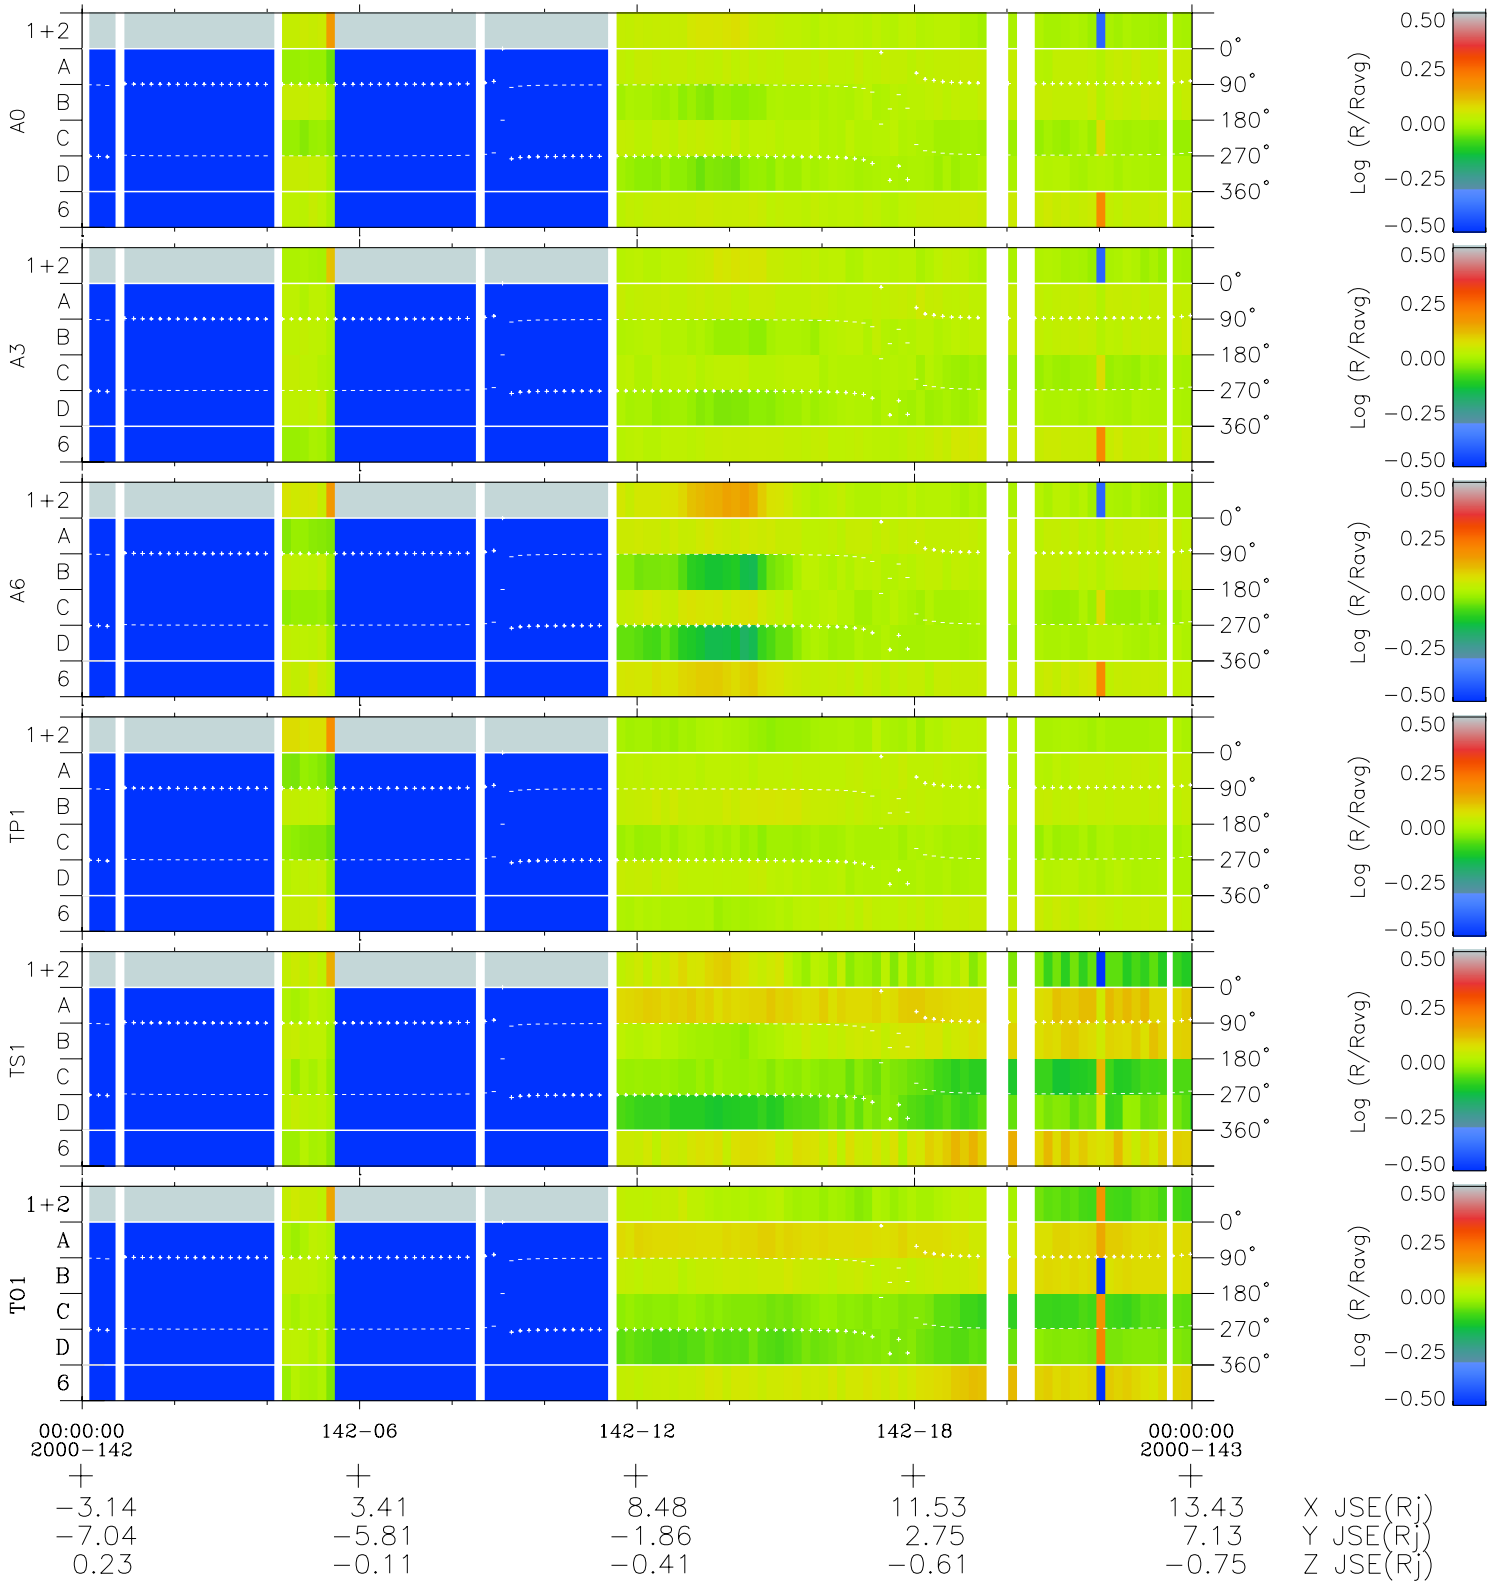

Galileo EPD Real Time Azimuth Anisotropies 00142

Software Version: RTAZIM_MEAN V 1.20
Data Production: 10-03-01
Plot Production: Mon Sep 17 09:28:37 2001
Color File: wondr3
Geofactor File: 1.1

◇ = Jupiter look direction
□ = Corotation look direction