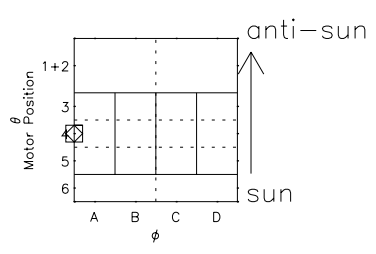

Galileo EPD Real Time Azimuth Anisotropies 00142

Software Version: RTAZIM_MEAN V 1.20
Data Production: 10-03-01
Plot Production: Mon Sep 17 09:28:37 2001
Color File: wondr3
Geofactor File: 1.1

◇ = Jupiter look direction
□ = Corotation look direction