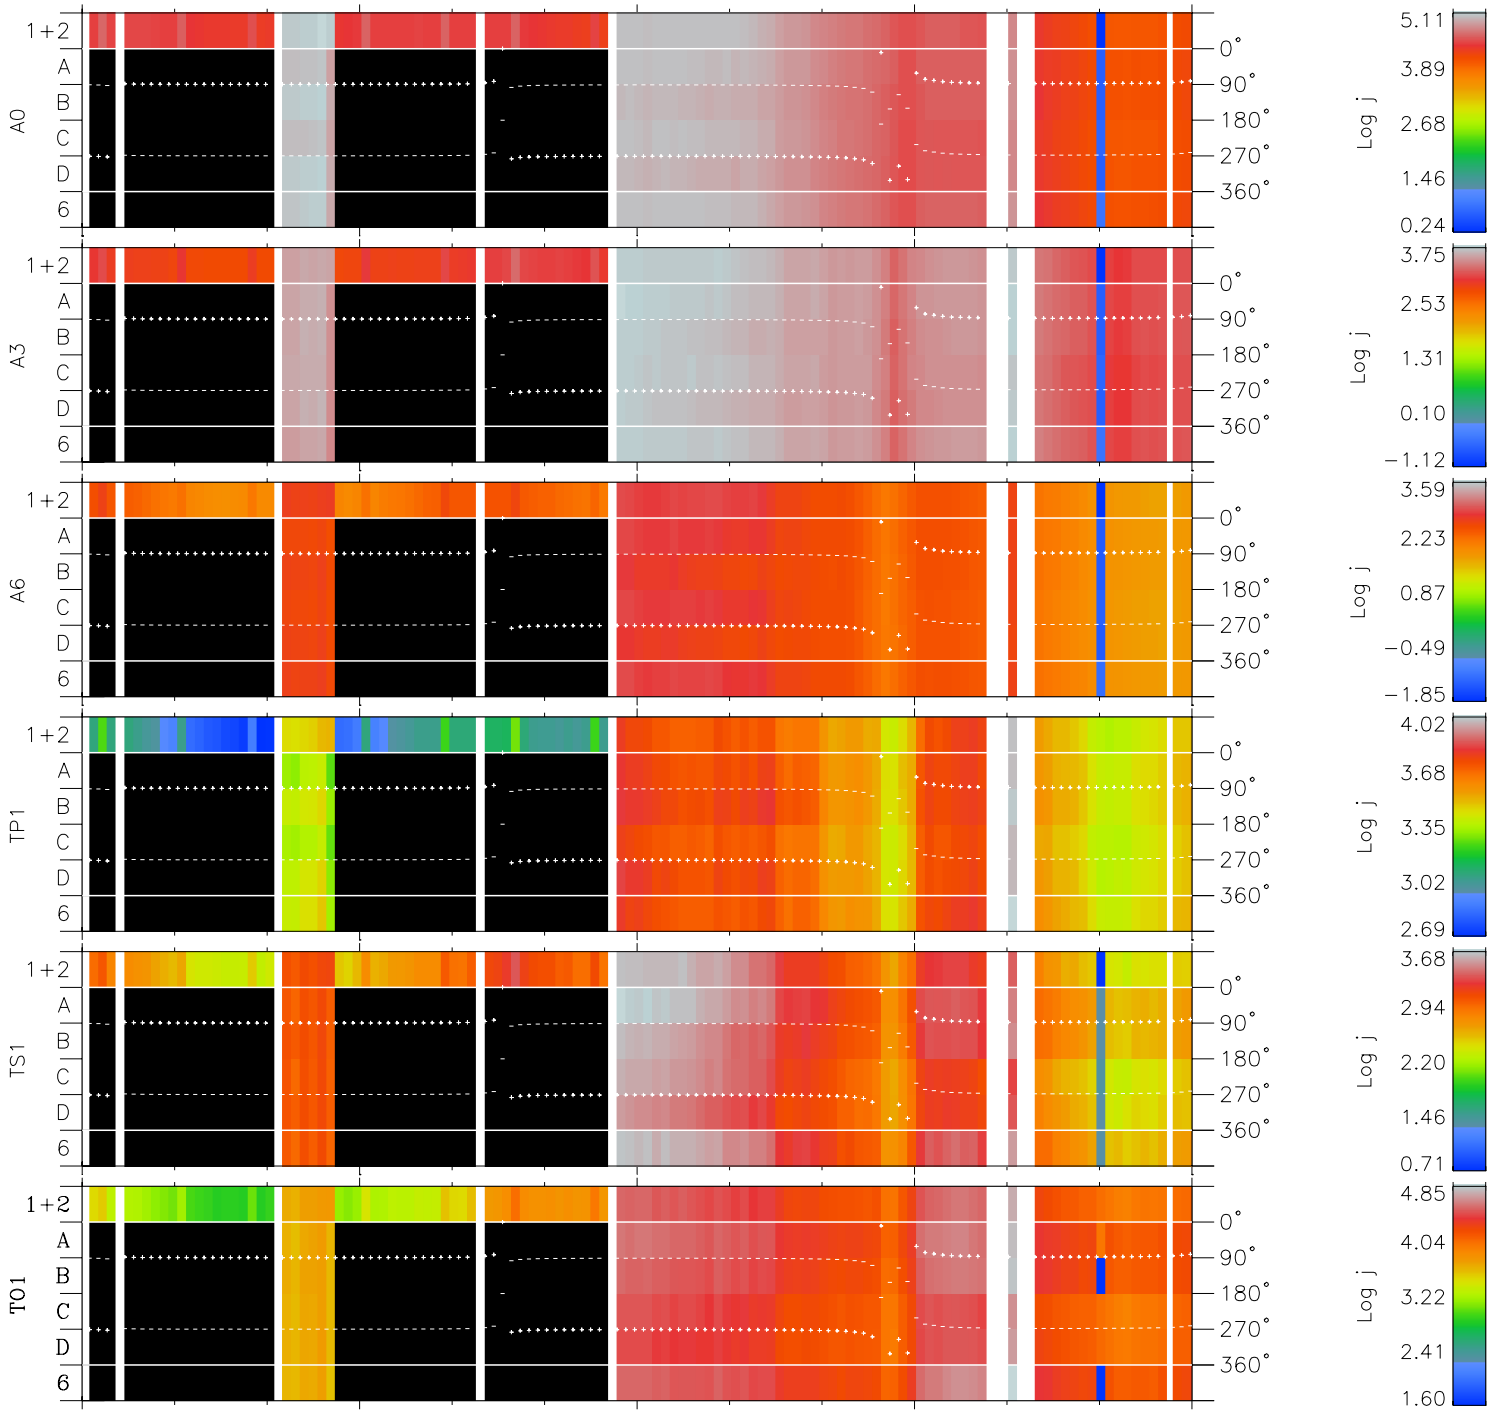

Galileo EPD Real Time Azimuth Anisotropies 00142

Software Version: RTAZIM_FLUX V 1.20
Data Production: 10-03-01
Plot Production: Mon Sep 17 09:28:47 2001
Color File: wondr3
Geofactor File: 1.1

00:00:00 2000-142	142-06	142-12	142-18	00:00:00 2000-143	
+	+	+	+	+	X JSE(R _j)
-3.14	3.41	8.48	11.53	13.43	Y JSE(R _j)
-7.04	-5.81	-1.86	2.75	7.13	Z JSE(R _j)
0.23	-0.11	-0.41	-0.61	-0.75	

- ◇ = Jupiter look direction
- = Corotation look direction