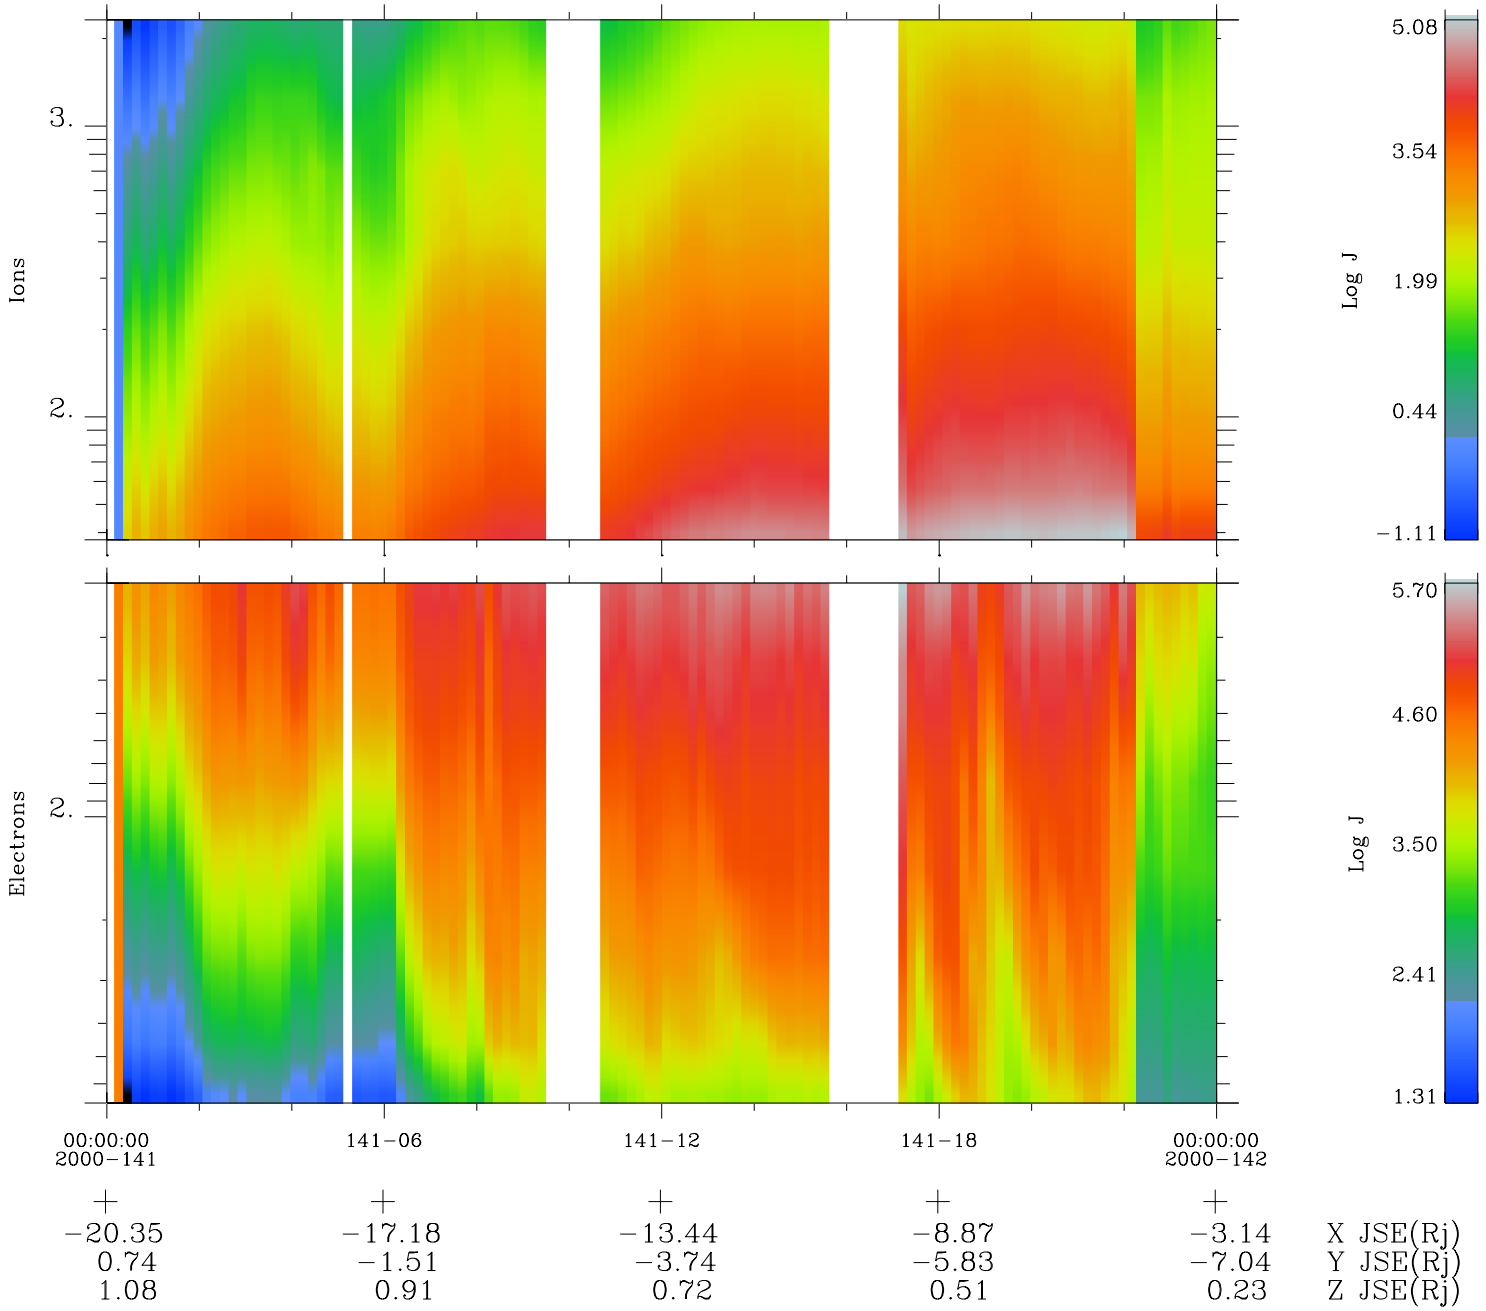

Galileo EPD Real Time Omni Spectrum 00141

Software Version: RTSPEC_OMNI V 1.20
 Data Production: 10-03-01
 Plot Production: Mon Sep 17 09:19:23 2001
 Color File: wondr3
 Geofactor File: 1.1

◇ = Jupiter look direction
 □ = Corotation look direction