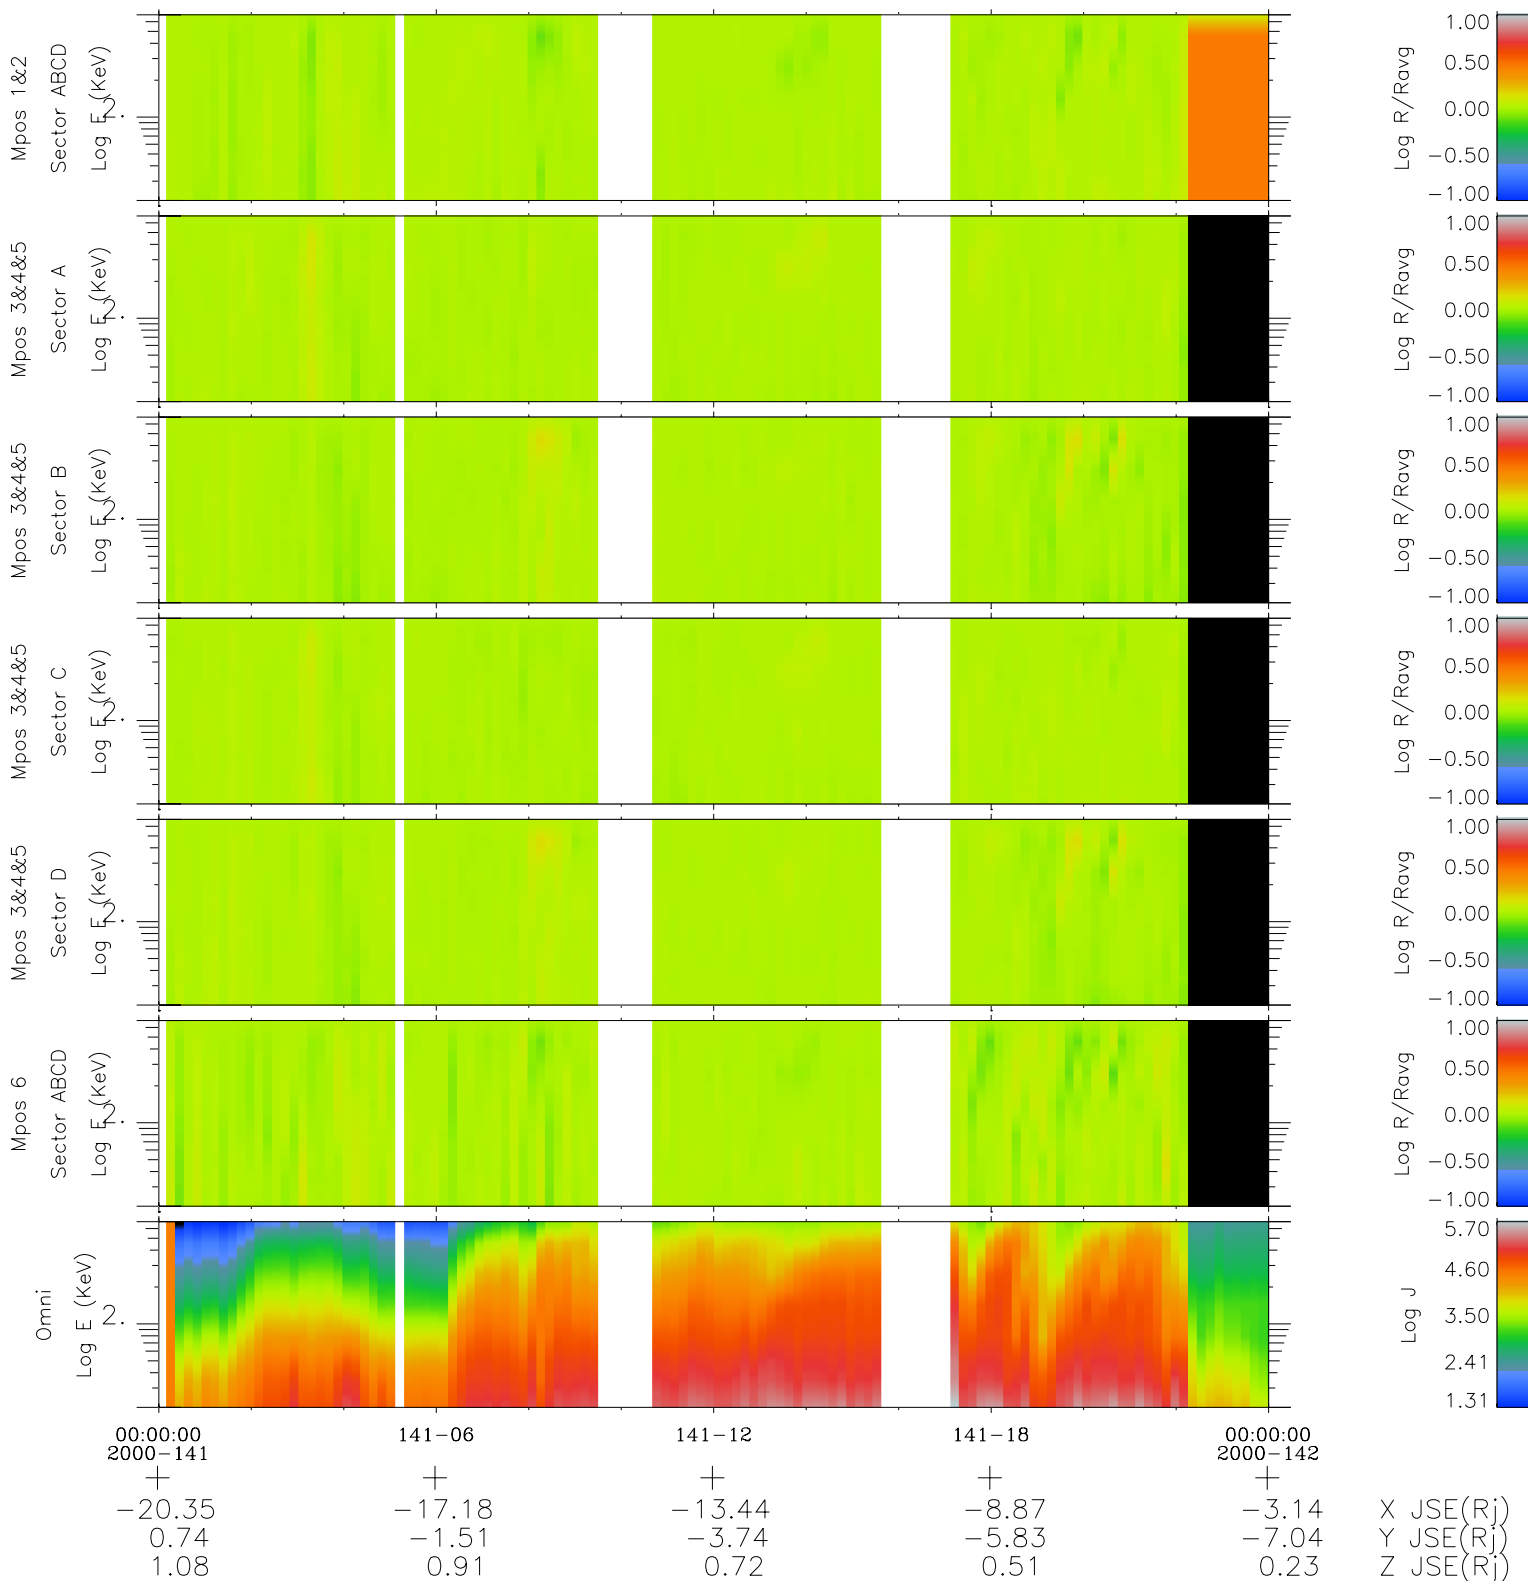

Galileo EPD Real Time R6 Electrons Spectra 00141

Software Version: RTSPEC_R6 V 1.20
 Data Production: 10-03-01
 Plot Production: Mon Sep 17 09:19:17 2001
 Color File: wondr3
 Geofactor File: 1.1

- ◇ = Jupiter look direction
- = Corotation look direction