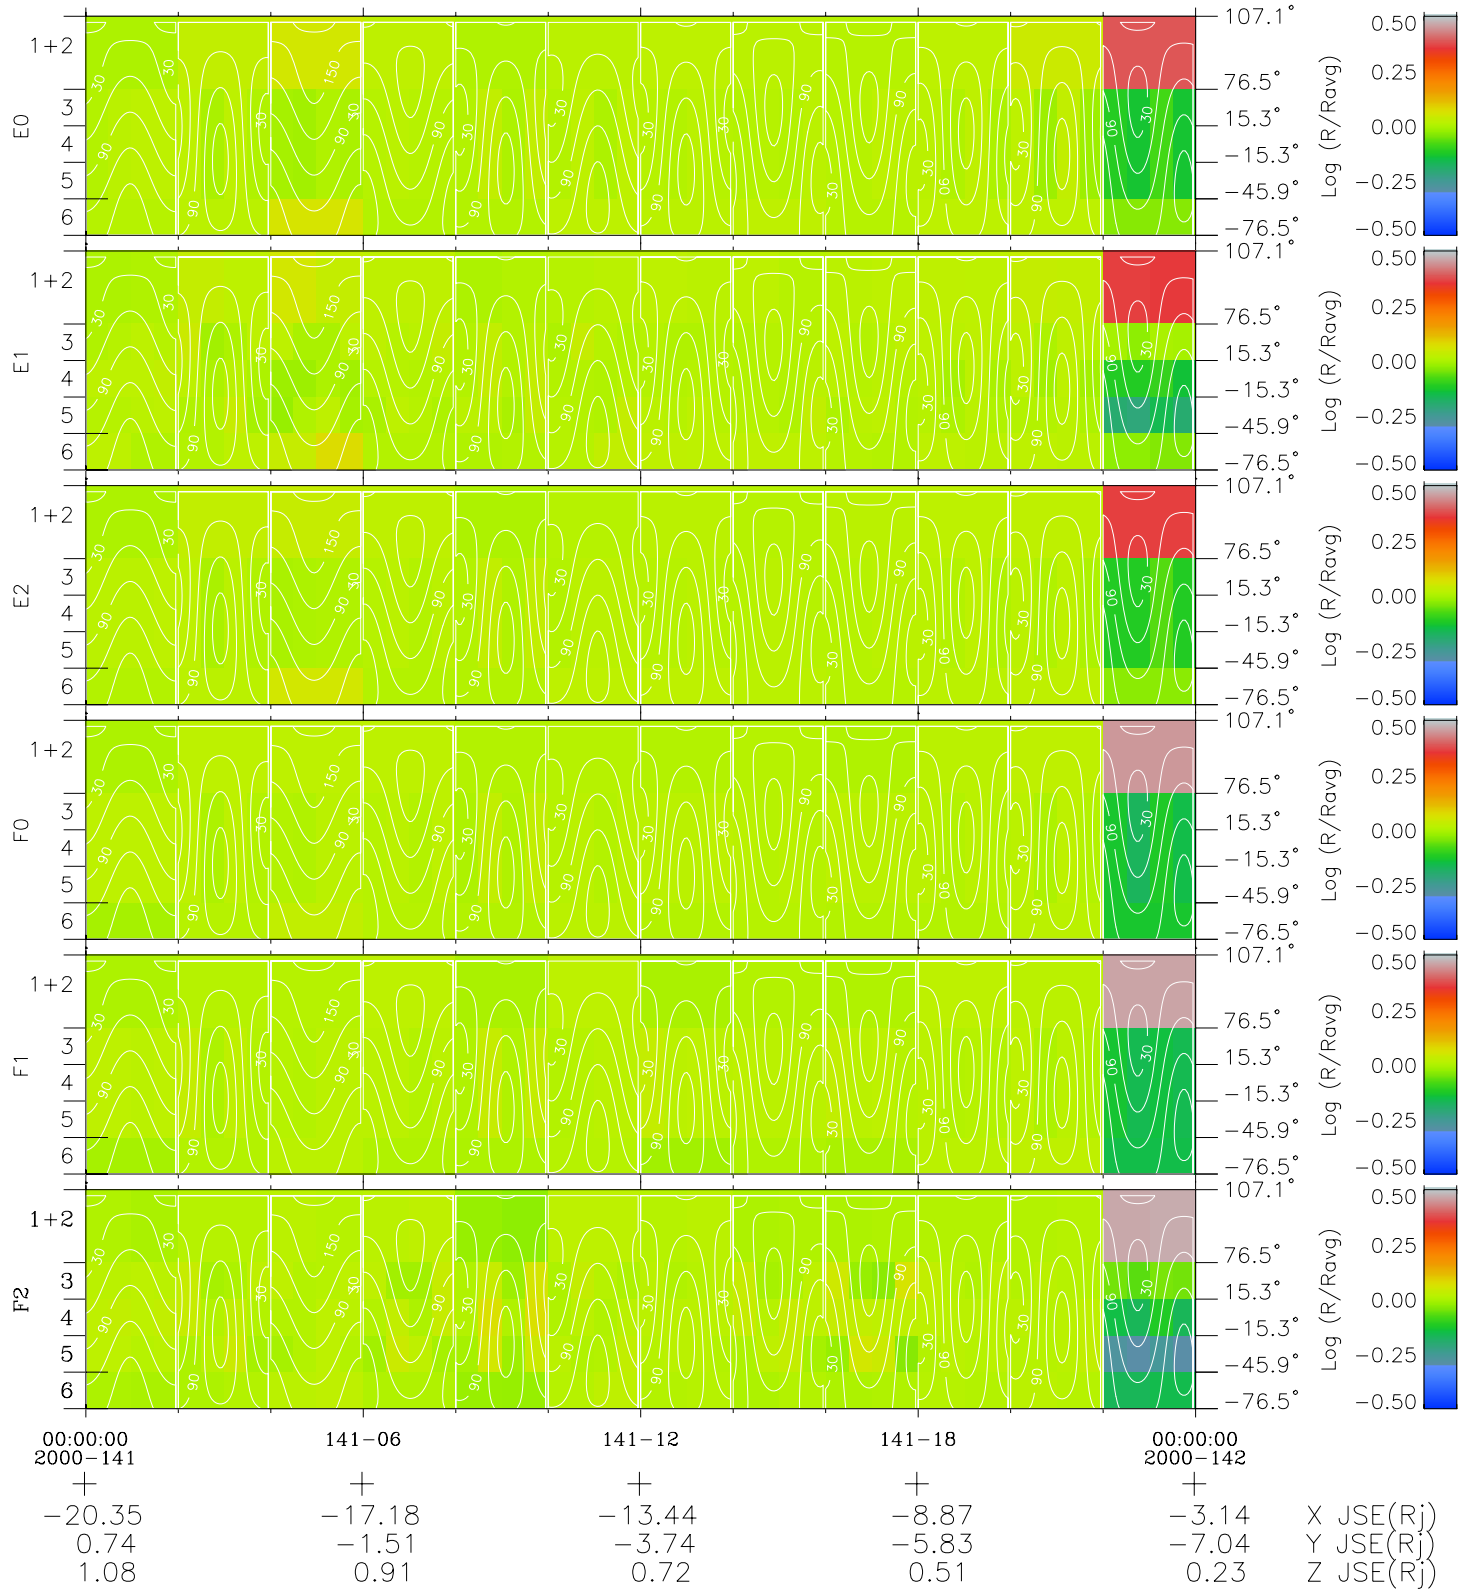

Galileo EPD Real Time All-Sky Anisotropies 00141

Software Version: RTSKY_MEAN V 1.20
 Data Production: 10-03-01
 Plot Production: Mon Sep 17 09:19:36 2001
 Color File: wondr3
 Geofactor File: 1.1

- ◇ = Jupiter look direction
- = Corotation look direction