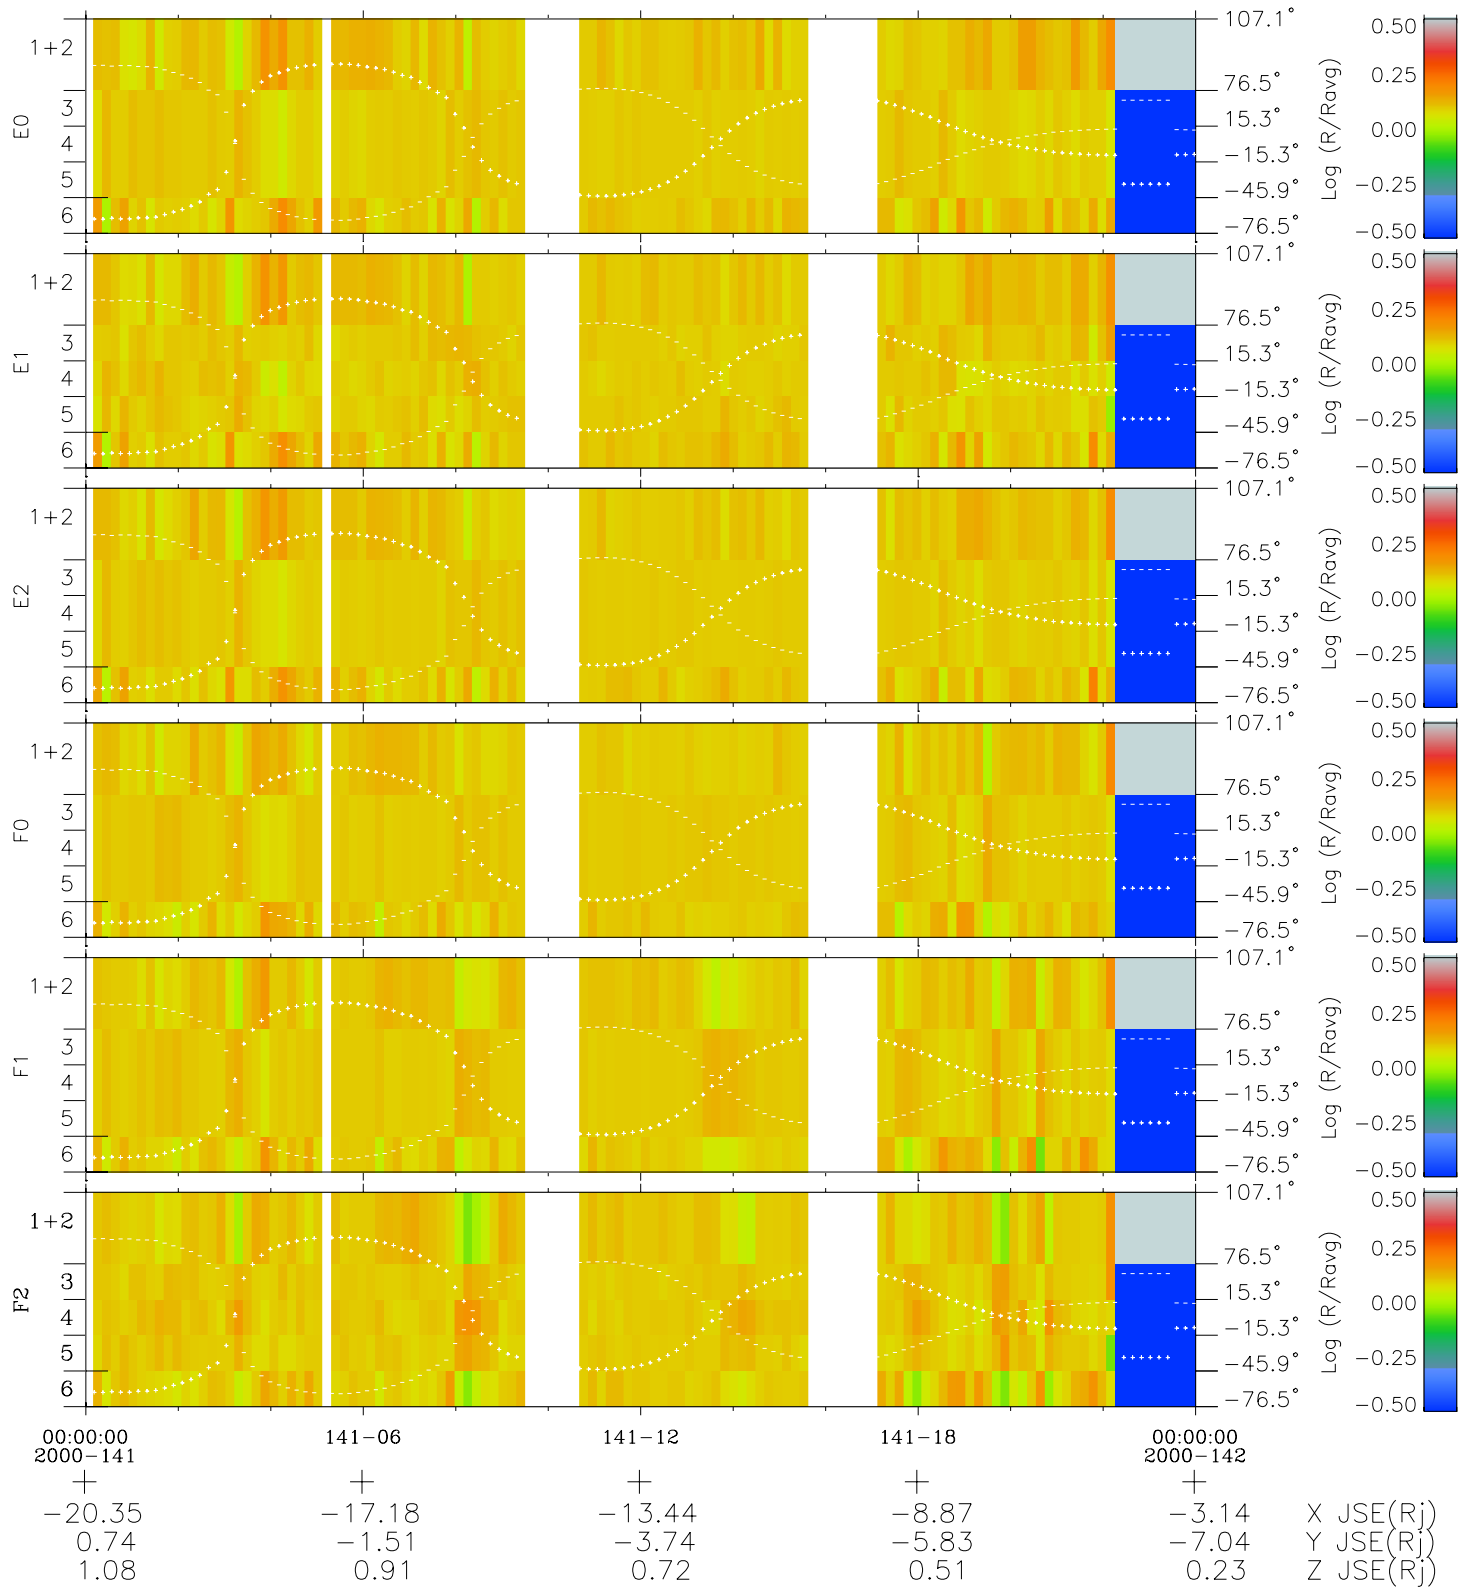

# Galileo EPD Real Elevation Anisotropies 00141

Software Version: RTELEV\_MEAN V 1.20  
 Data Production: 10-03-01  
 Plot Production: Mon Sep 17 09:20:13 2001  
 Color File: wondr3  
 Geofactor File: 1.1

- ◇ = Jupiter look direction
- = Corotation look direction