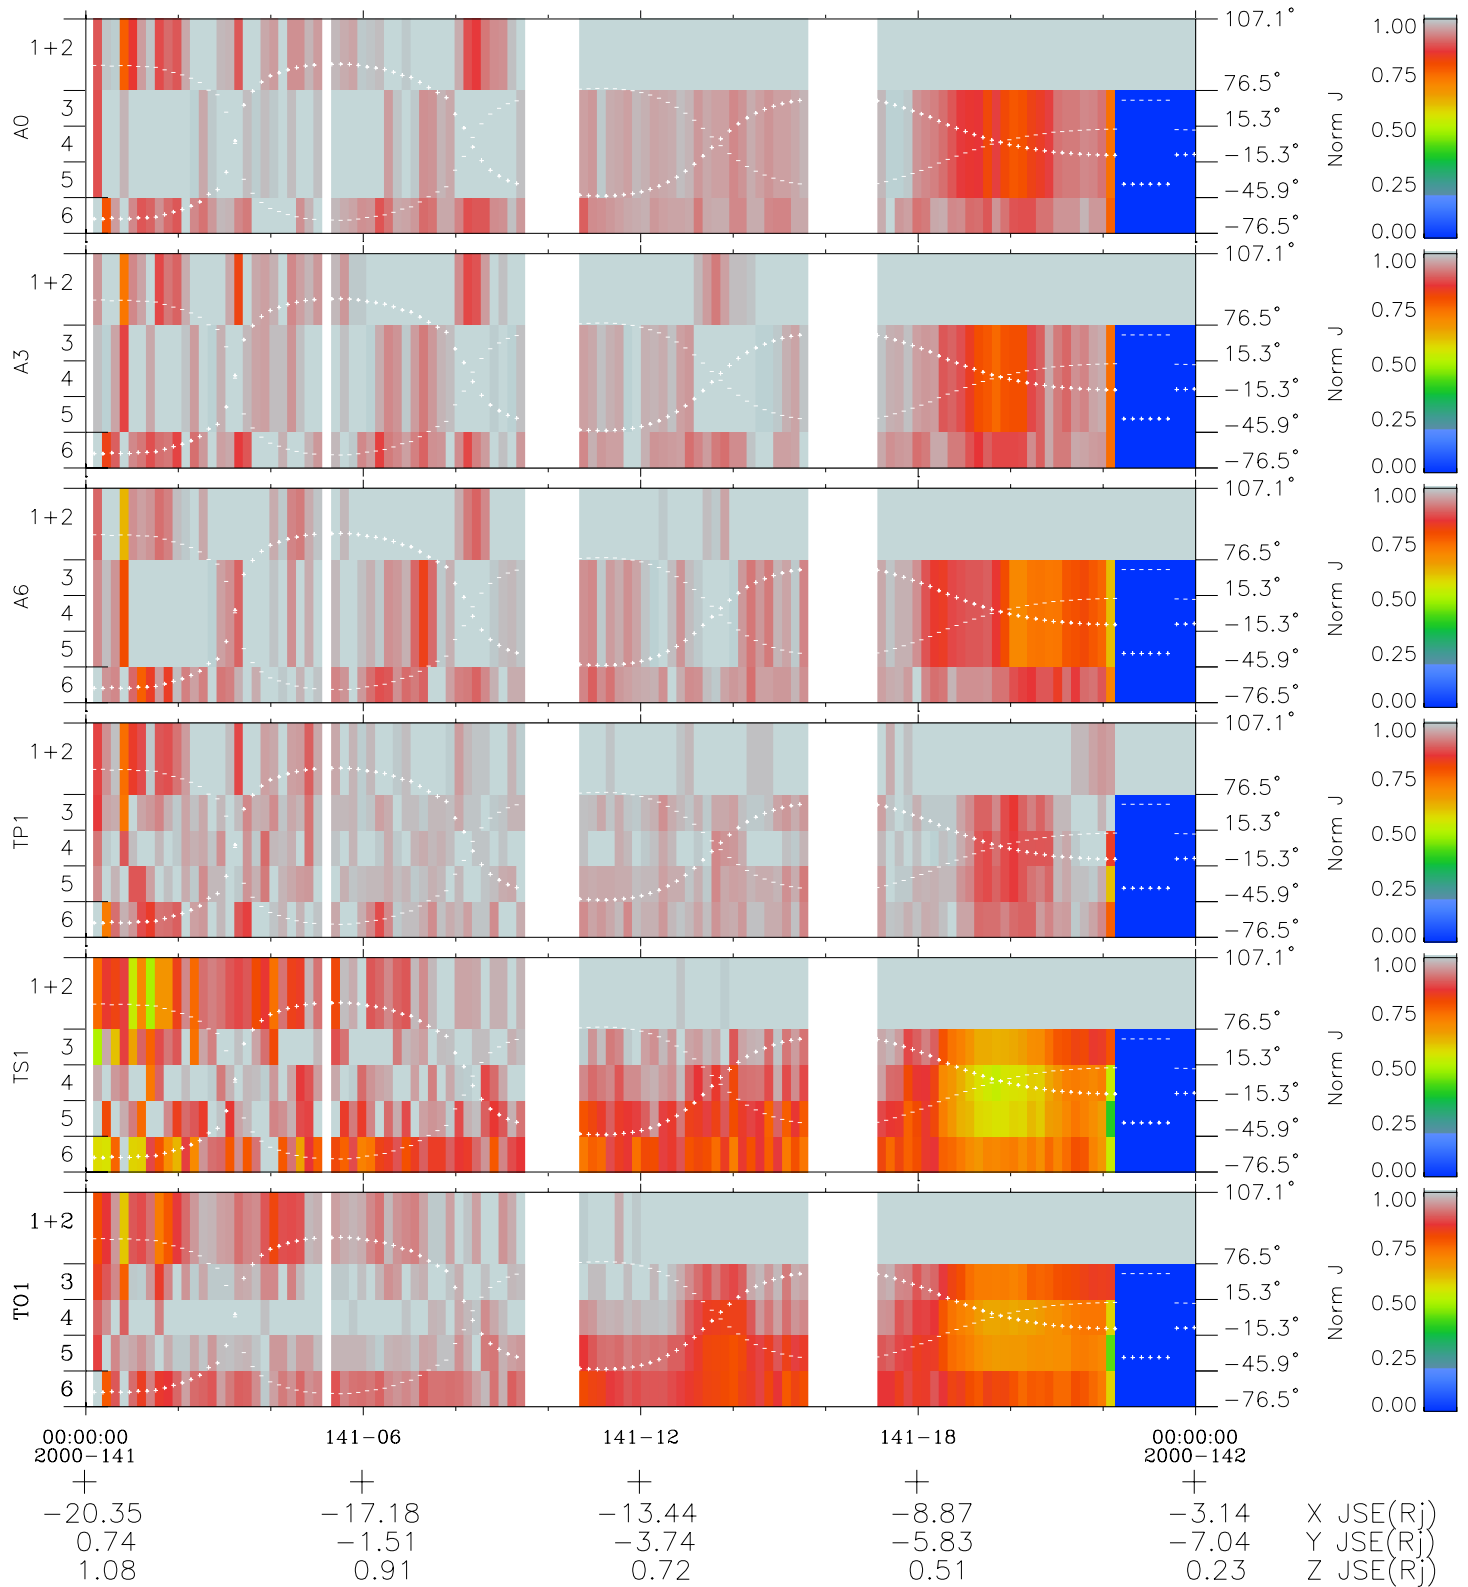

Galileo EPD Real Elevation Anisotropies 00141

Software Version: RTELEV_NORM V 1.20
 Data Production: 10-03-01
 Plot Production: Mon Sep 17 09:20:28 2001
 Color File: wondr3
 Geofactor File: 1.1

- ◇ = Jupiter look direction
- = Corotation look direction