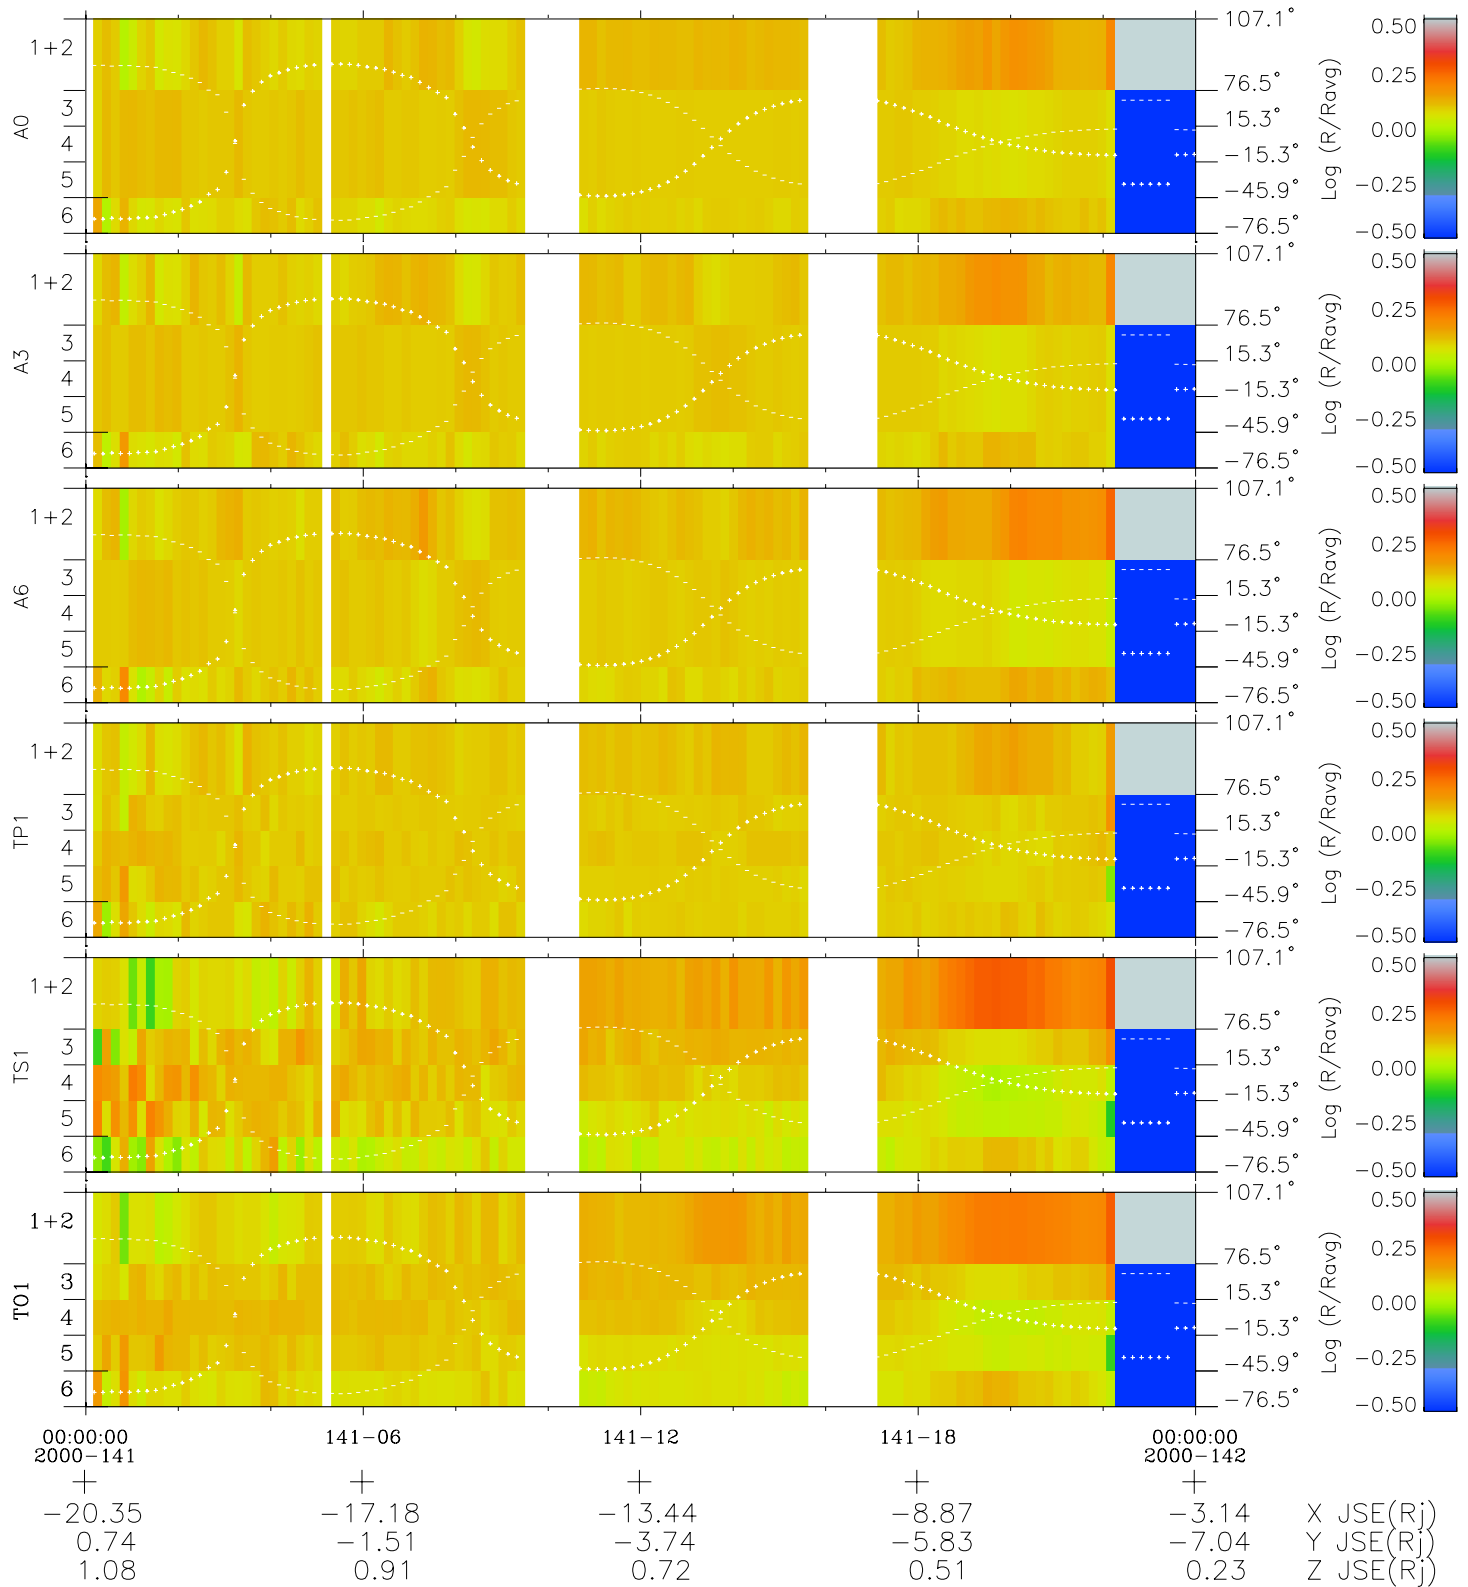

Galileo EPD Real Elevation Anisotropies 00141

Software Version: RTELEV_MEAN V 1.20
 Data Production: 10-03-01
 Plot Production: Mon Sep 17 09:20:08 2001
 Color File: wondr3
 Geofactor File: 1.1

- ◇ = Jupiter look direction
- = Corotation look direction