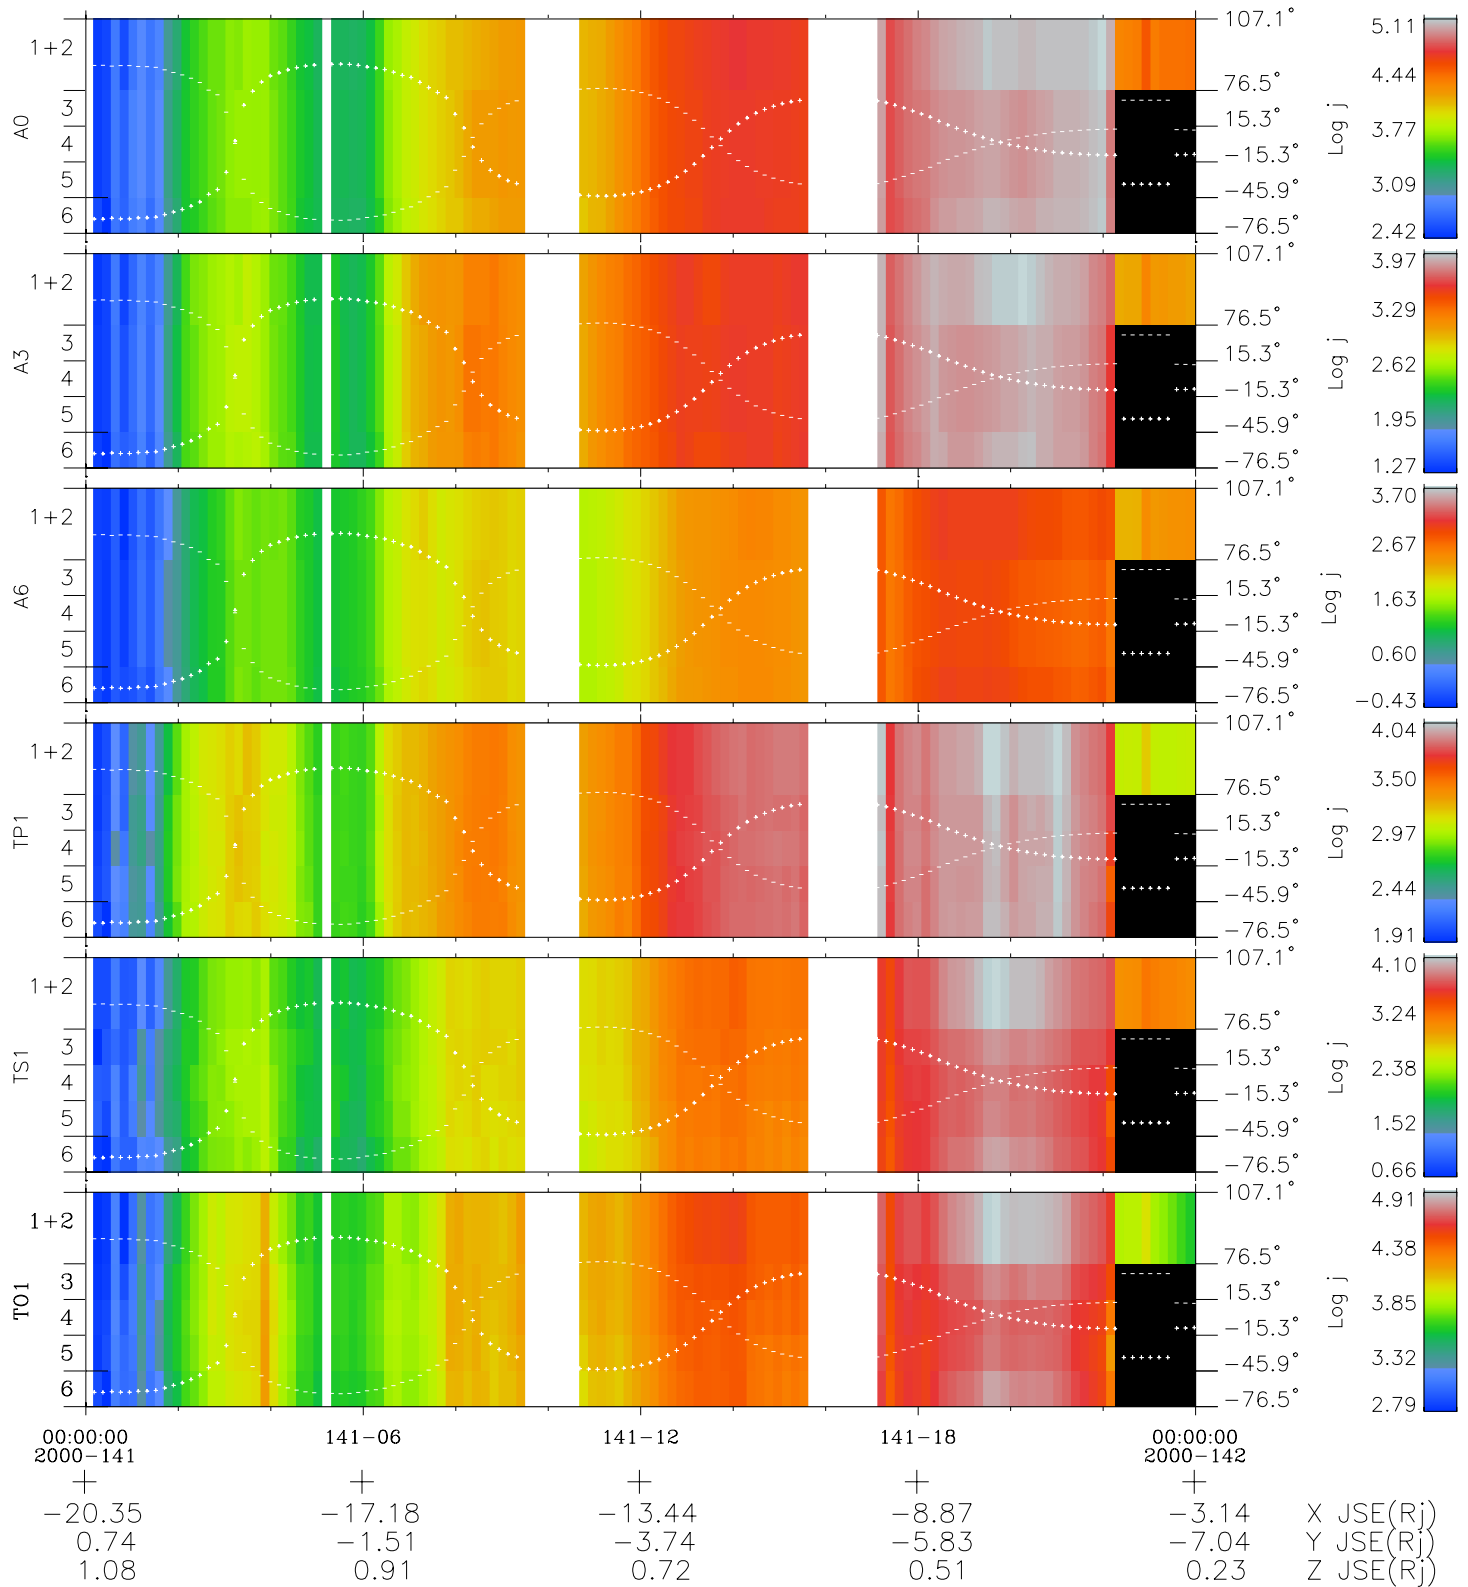

Galileo EPD Real Elevation Anisotropies 00141

Software Version: RTELEV_FLUX V 1.20
Data Production: 10-03-01
Plot Production: Mon Sep 17 09:20:18 2001
Color File: wondr3
Geofactor File: 1.1

◇ = Jupiter look direction
□ = Corotation look direction