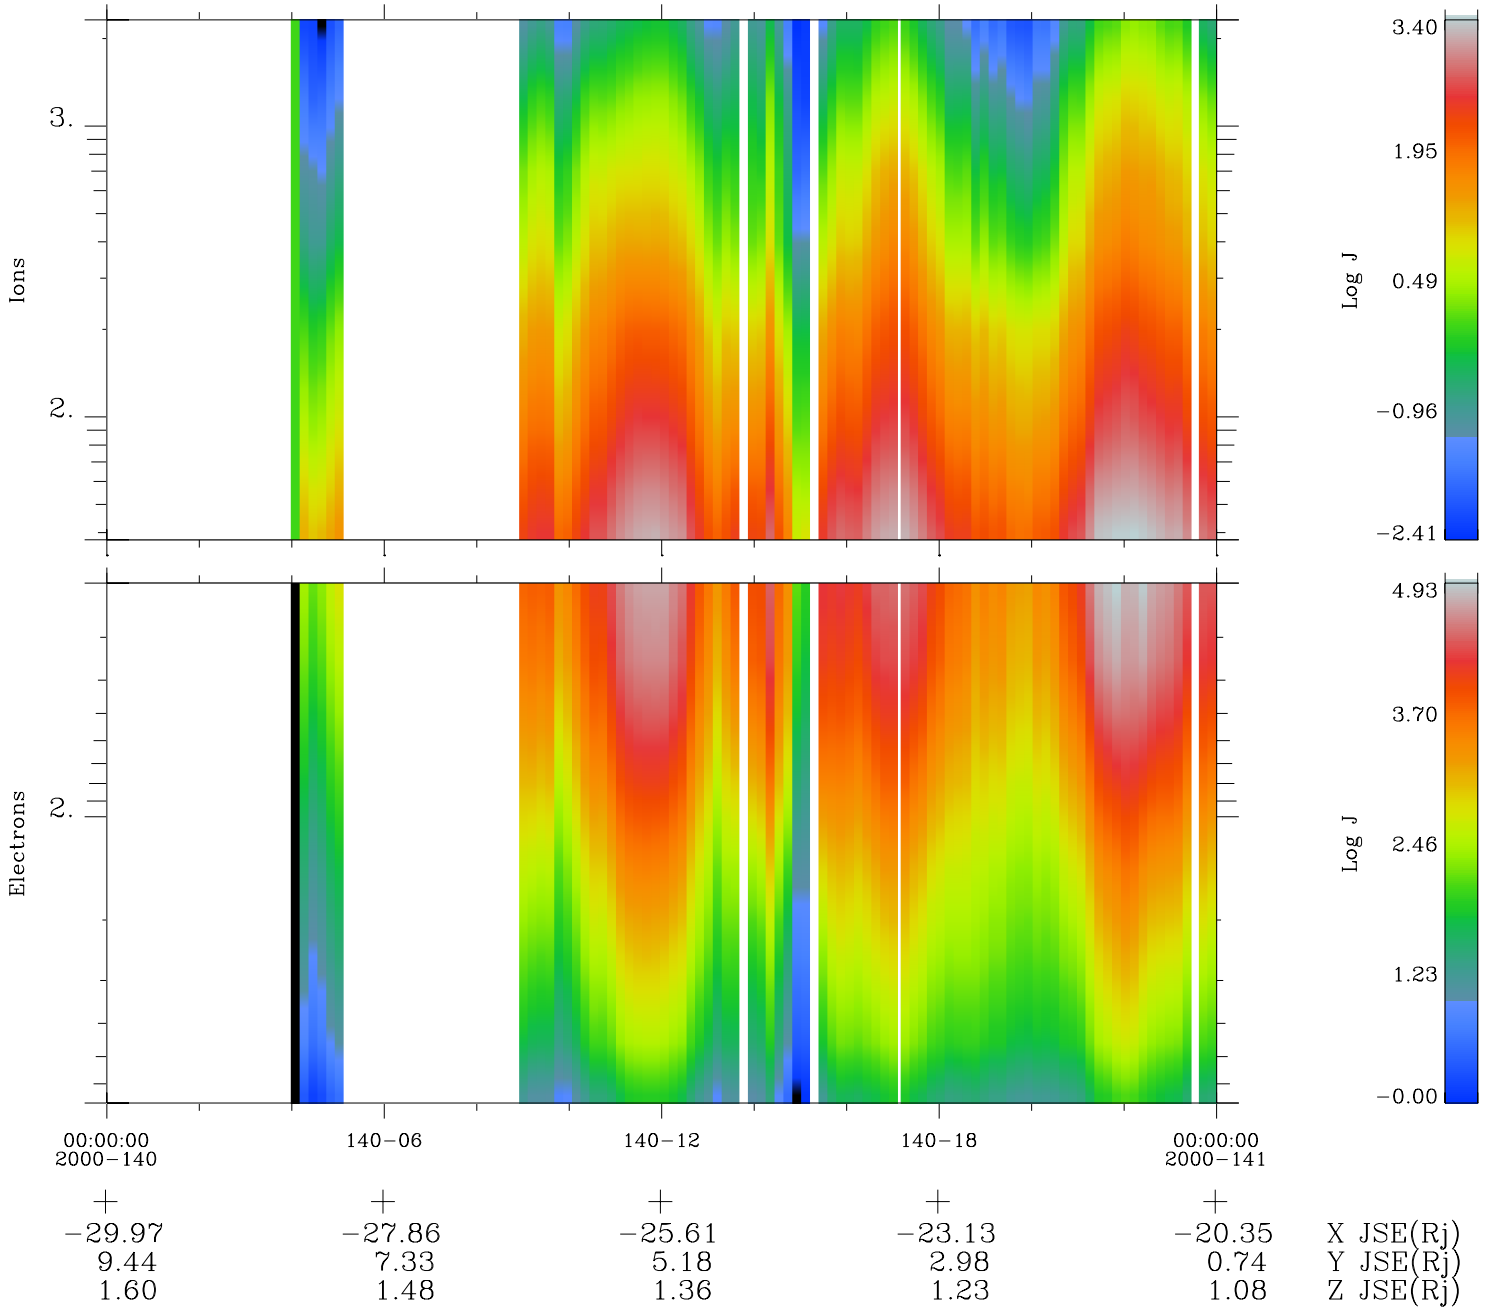

Galileo EPD Real Time Omni Spectrum 00140

Software Version: RTSPEC_OMNI V 1.20
 Data Production: 10-03-01
 Plot Production: Mon Sep 17 09:12:03 2001
 Color File: wondr3
 Geofactor File: 1.1

◇ = Jupiter look direction
 □ = Corotation look direction