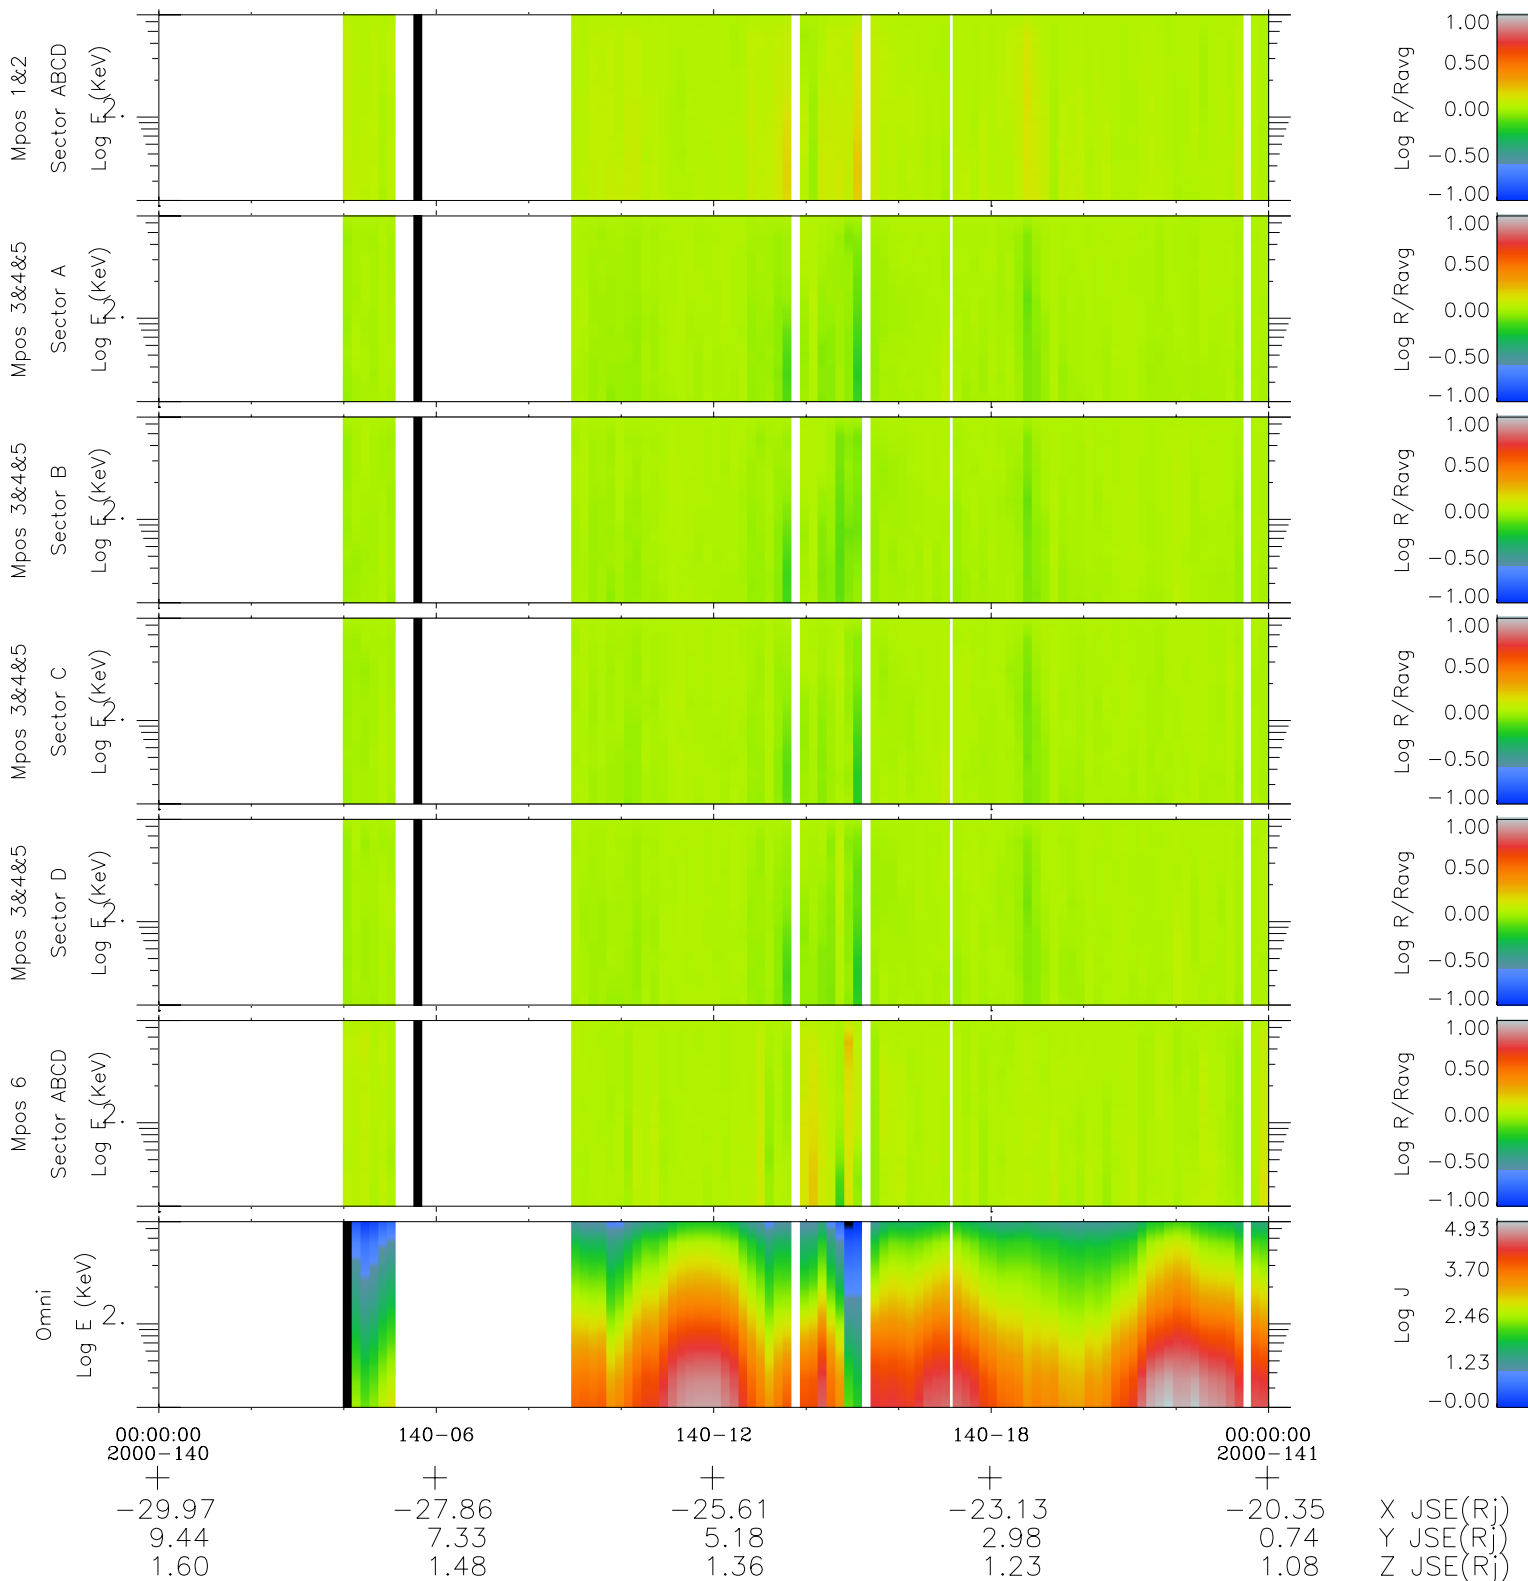

Galileo EPD Real Time R6 Electrons Spectra 00140

Software Version: RTSPEC_R6 V 1.20
 Data Production: 10-03-01
 Plot Production: Mon Sep 17 09:11:58 2001
 Color File: wondr3
 Geofactor File: 1.1

- ◇ = Jupiter look direction
- = Corotation look direction