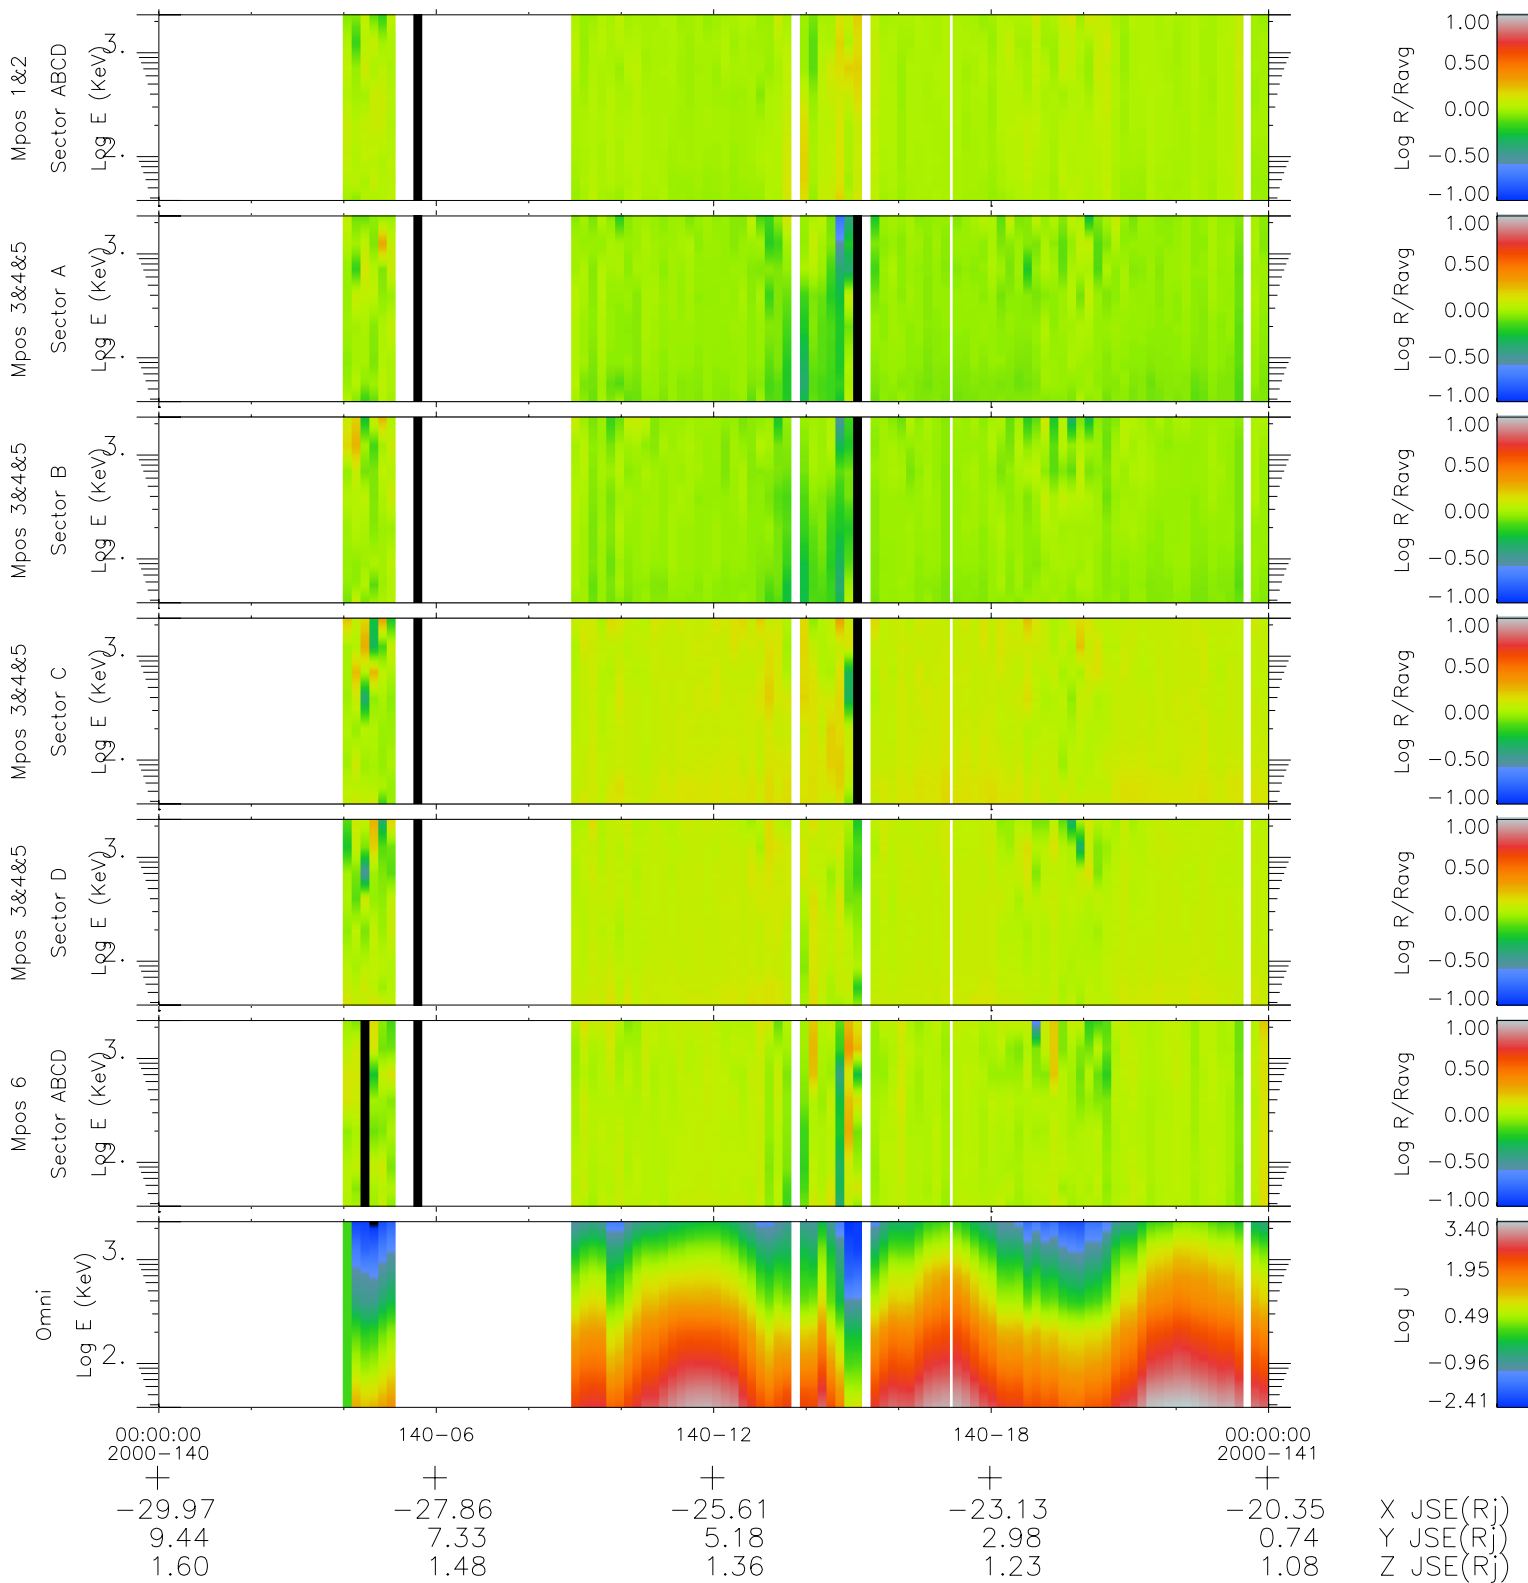

# Galileo EPD Real Time R6 Ions Spectra 00140

Software Version: RTSPEC\_R6 V 1.20  
 Data Production: 10-03-01  
 Plot Production: Mon Sep 17 09:11:52 2001  
 Color File: wondr3  
 Geofactor File: 1.1

◇ = Jupiter look direction  
 □ = Corotation look direction