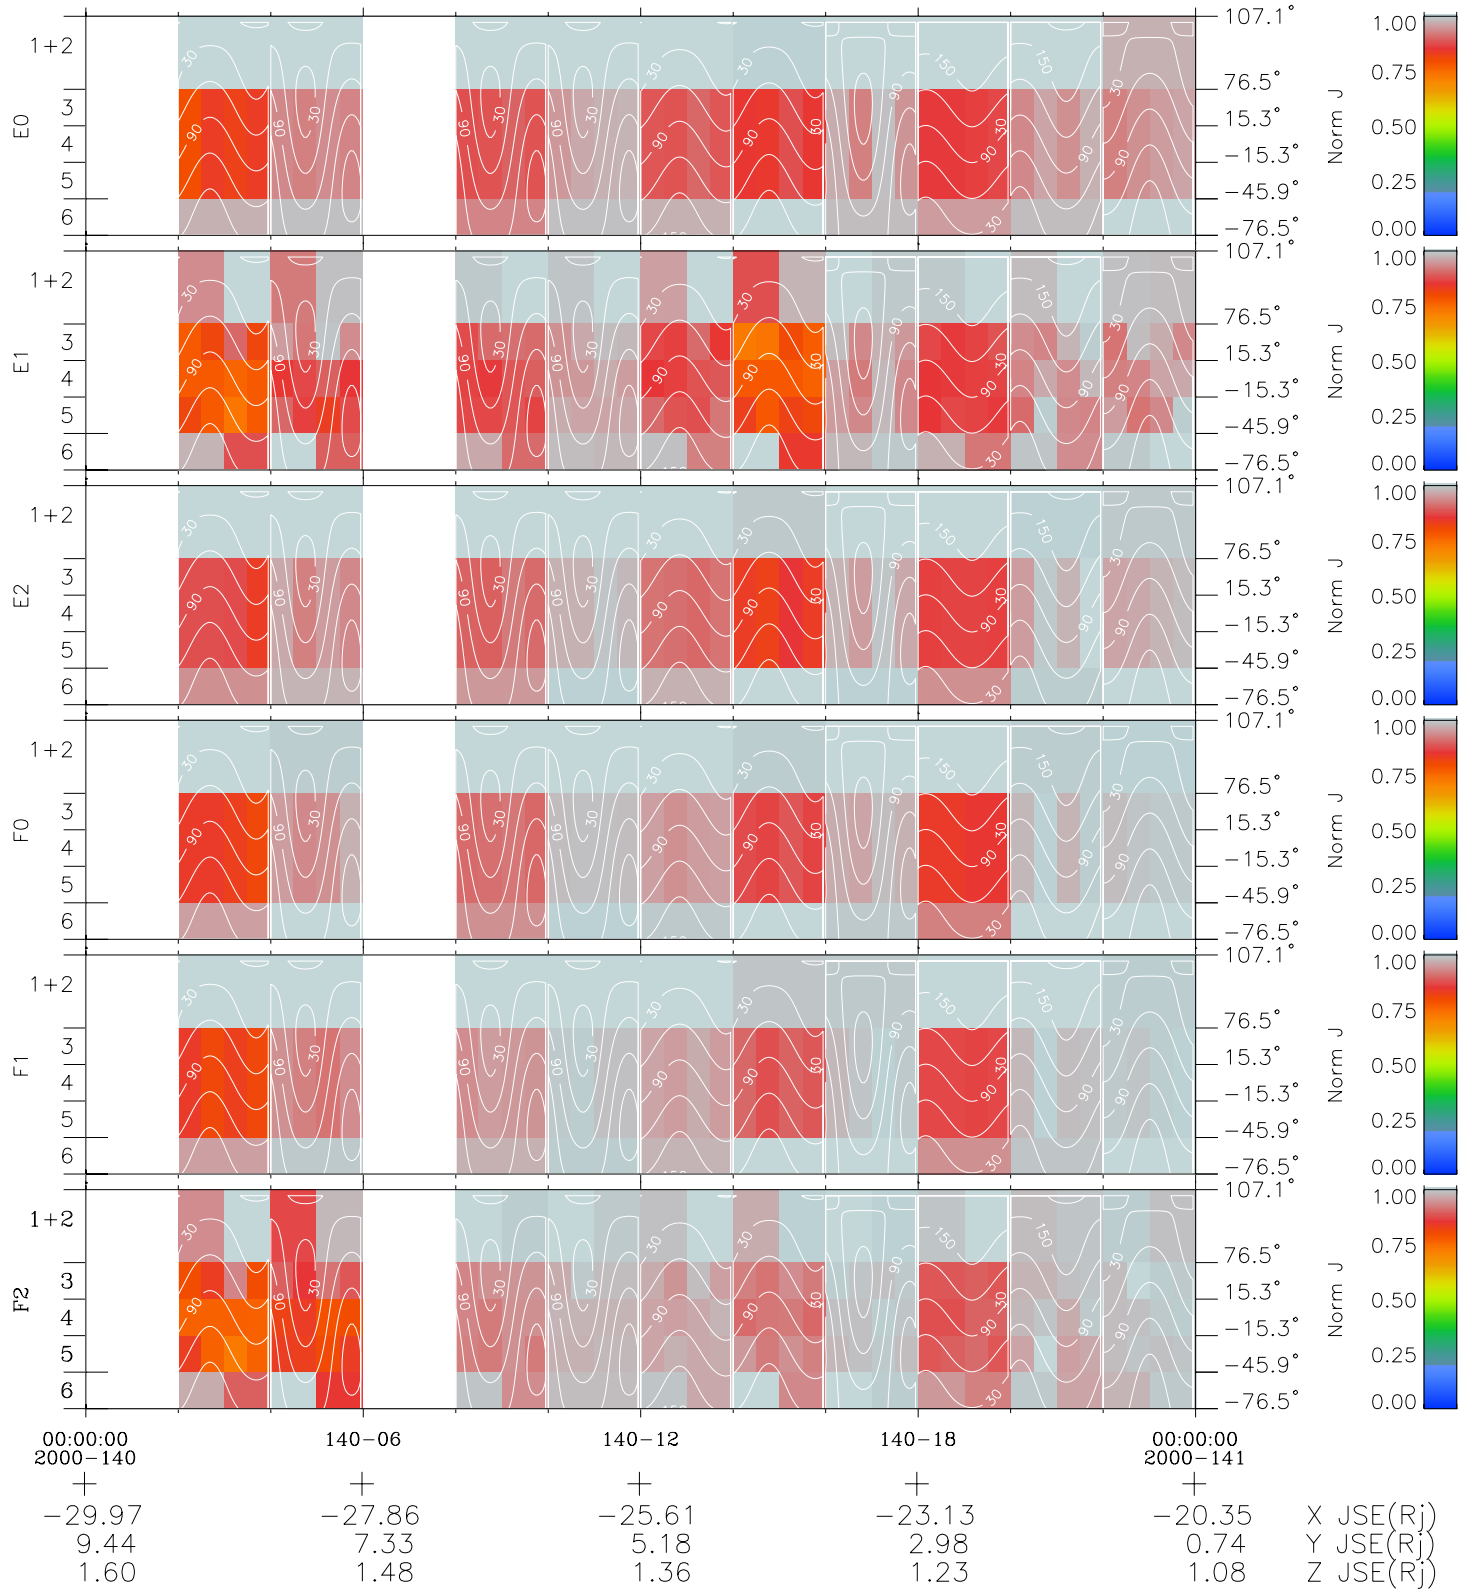

Galileo EPD Real Time All-Sky Anisotropies 00140

Software Version: RTSKY_NORM V 1.20
 Data Production: 10-03-01
 Plot Production: Mon Sep 17 09:12:37 2001
 Color File: wondr3
 Geofactor File: 1.1

◇ = Jupiter look direction
 □ = Corotation look direction