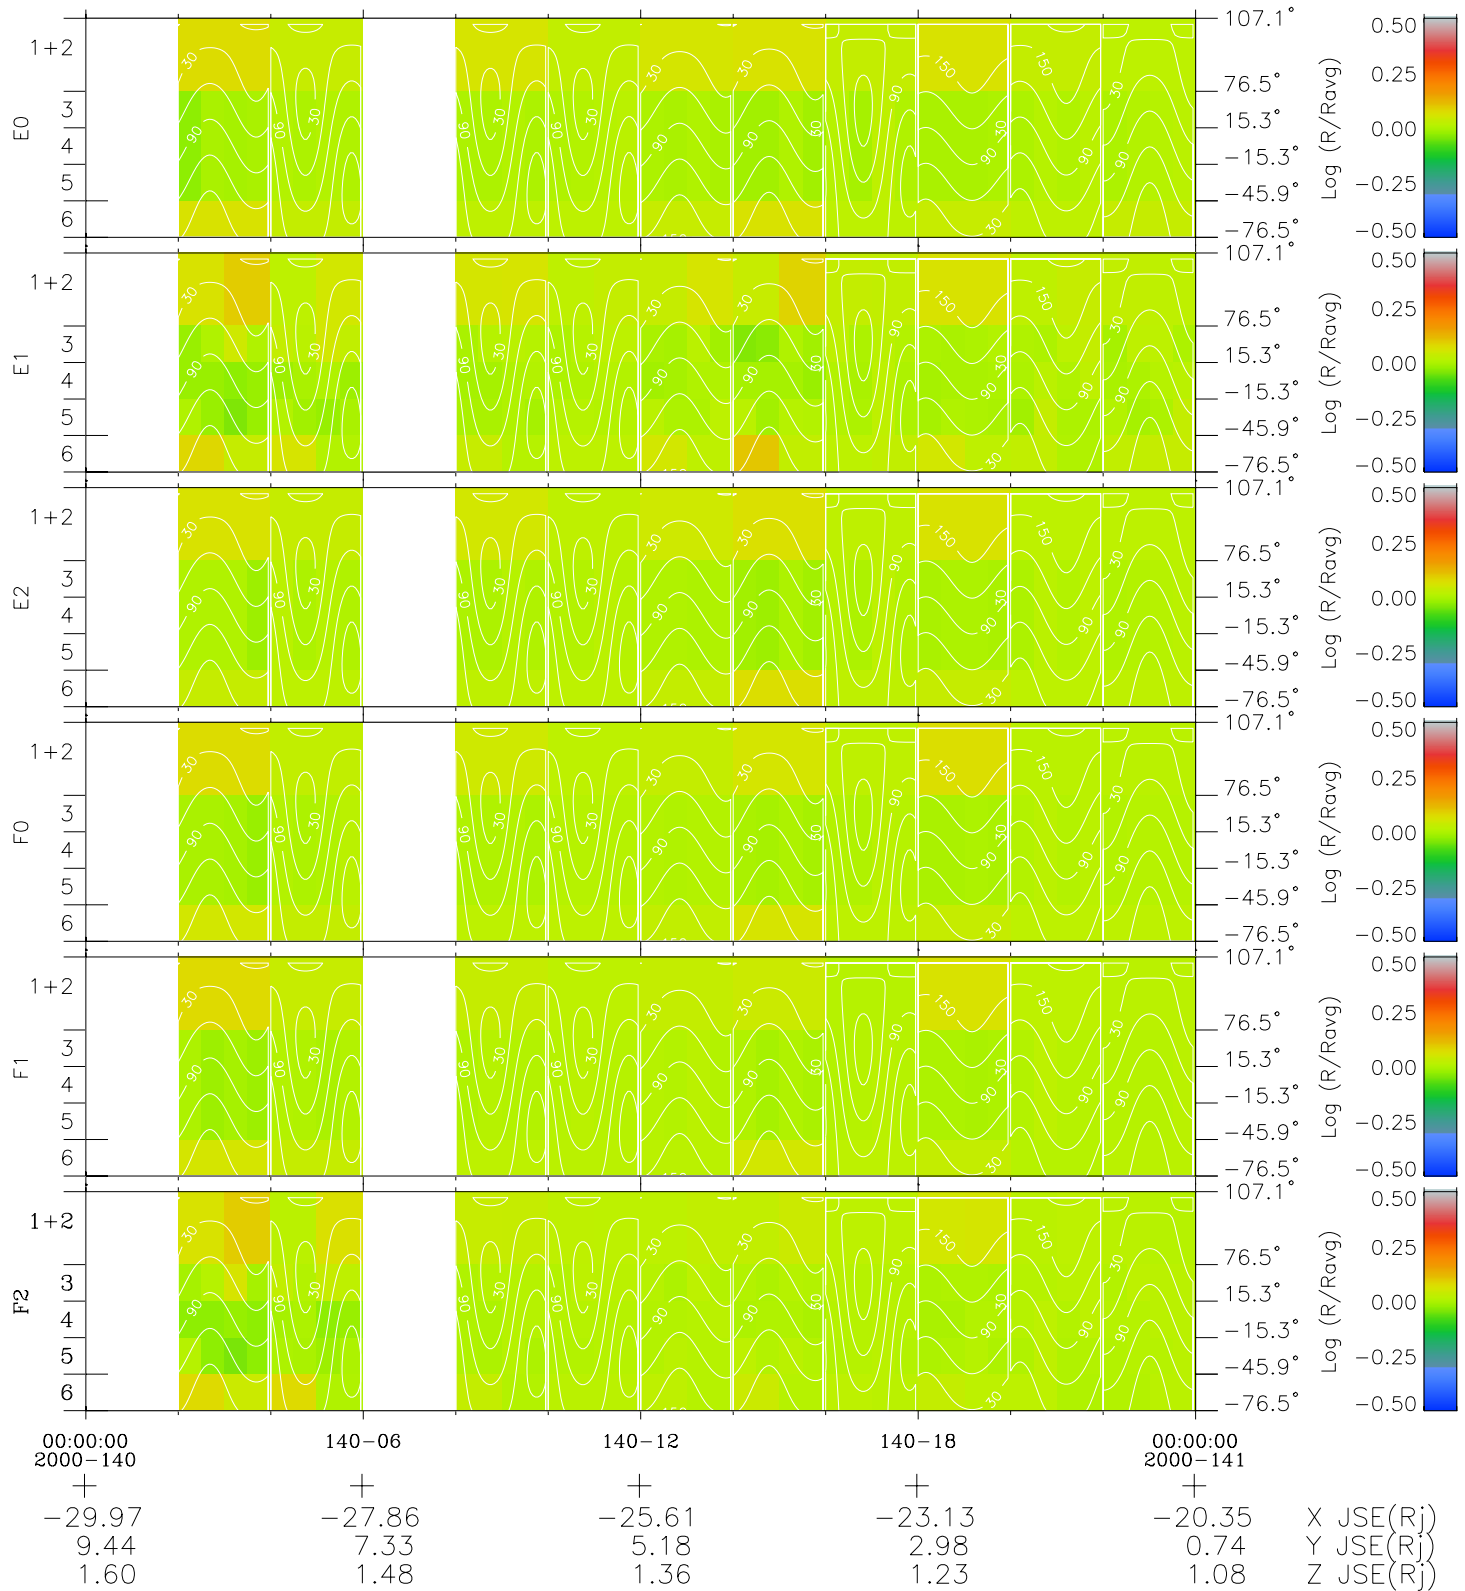

Galileo EPD Real Time All-Sky Anisotropies 00140

Software Version: RTSKY_MEAN V 1.20
 Data Production: 10-03-01
 Plot Production: Mon Sep 17 09:12:14 2001
 Color File: wondr3
 Geofactor File: 1.1

- ◇ = Jupiter look direction
- = Corotation look direction