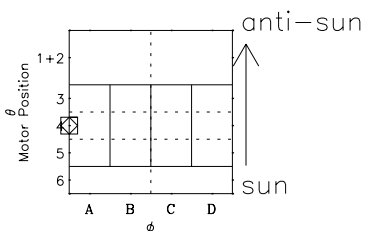

Galileo EPD Real-Time Six-Sector 00140

Software Version: RTLINE_R6 V 1.20
Data Production: 10-03-01
Plot Production: Mon Sep 17 09:13:38 2001

◇ = Jupiter look direction
□ = Corotation look direction