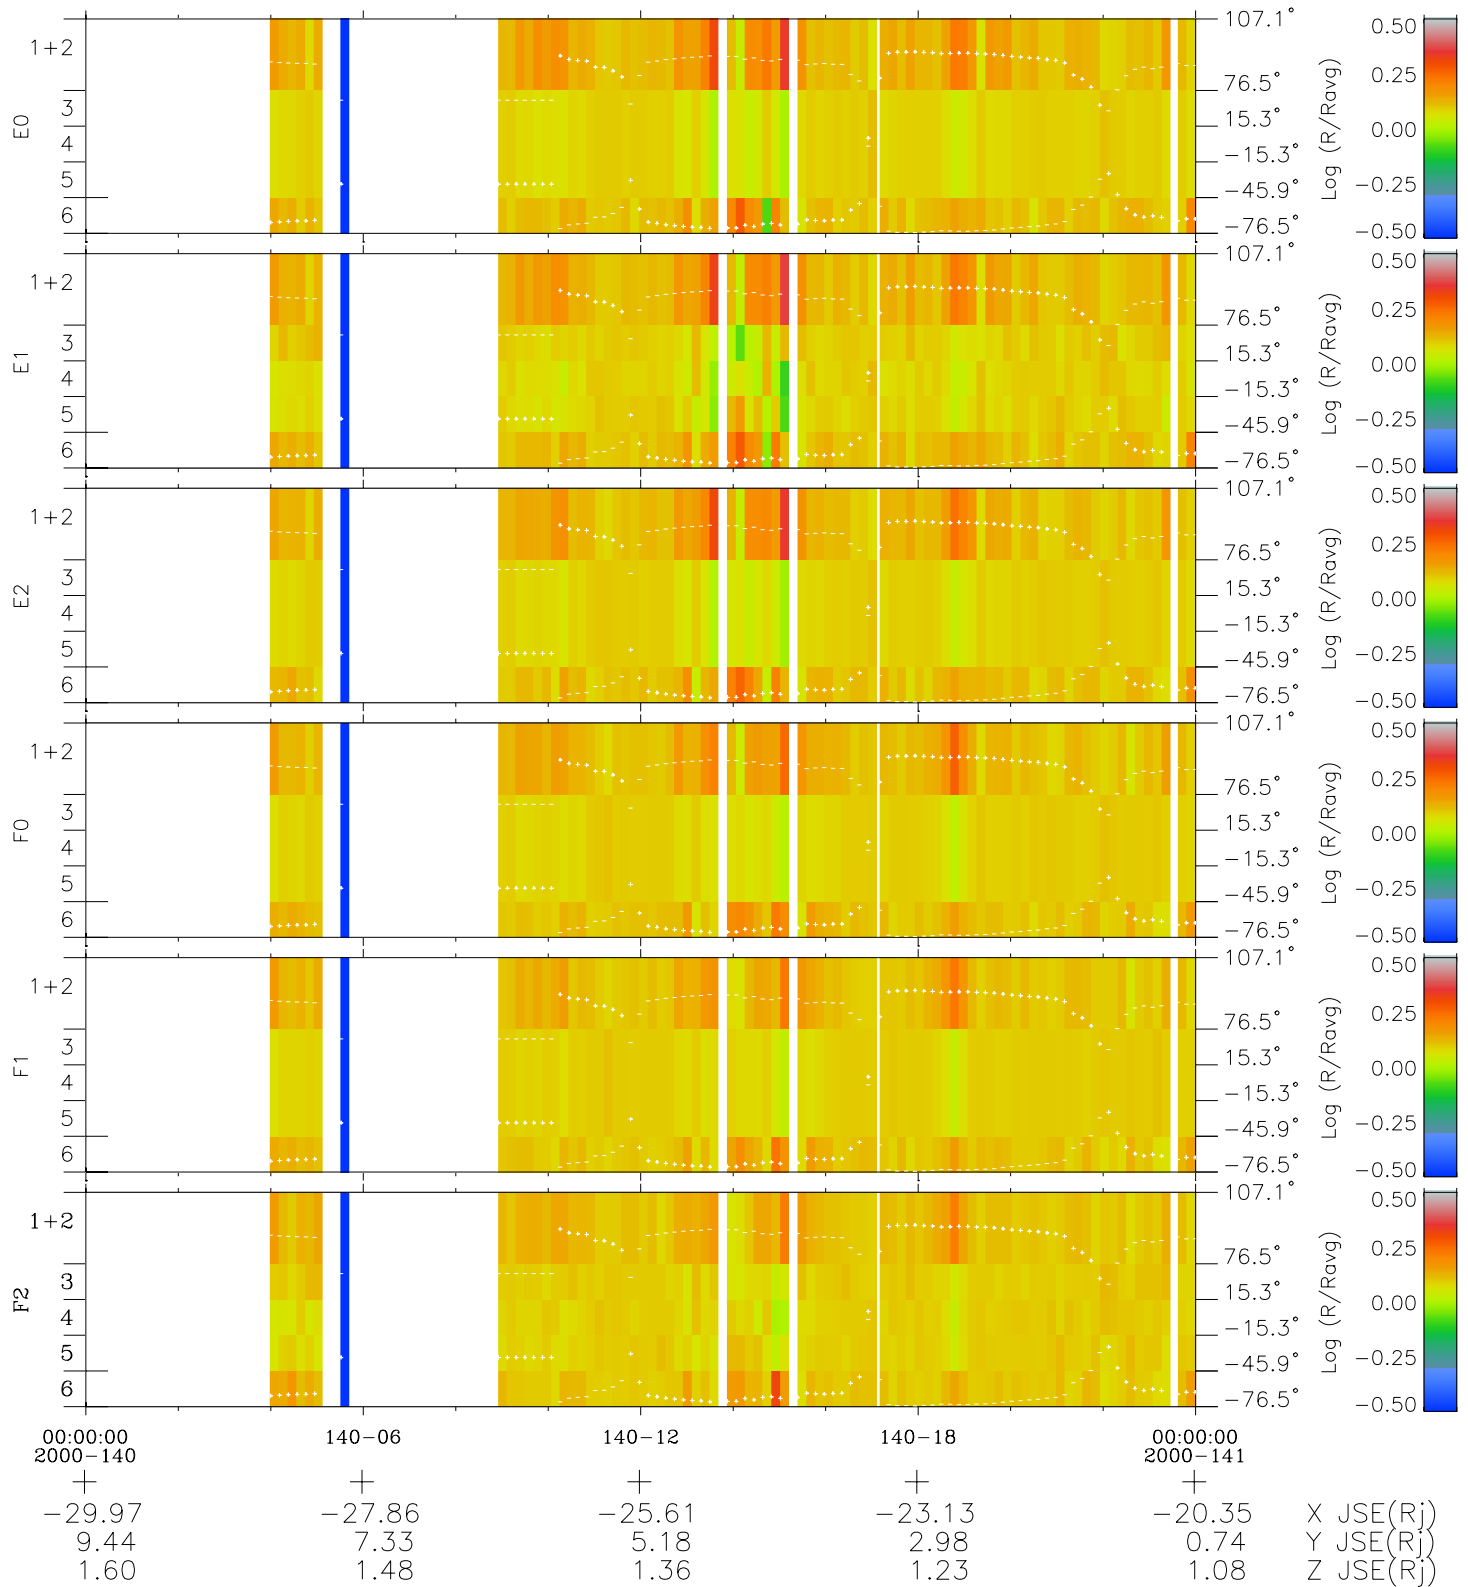

# Galileo EPD Real Elevation Anisotropies 00140

Software Version: RTELEV\_MEAN V 1.20  
 Data Production: 10-03-01  
 Plot Production: Mon Sep 17 09:12:46 2001  
 Color File: wondr3  
 Geofactor File: 1.1

- ◇ = Jupiter look direction
- = Corotation look direction