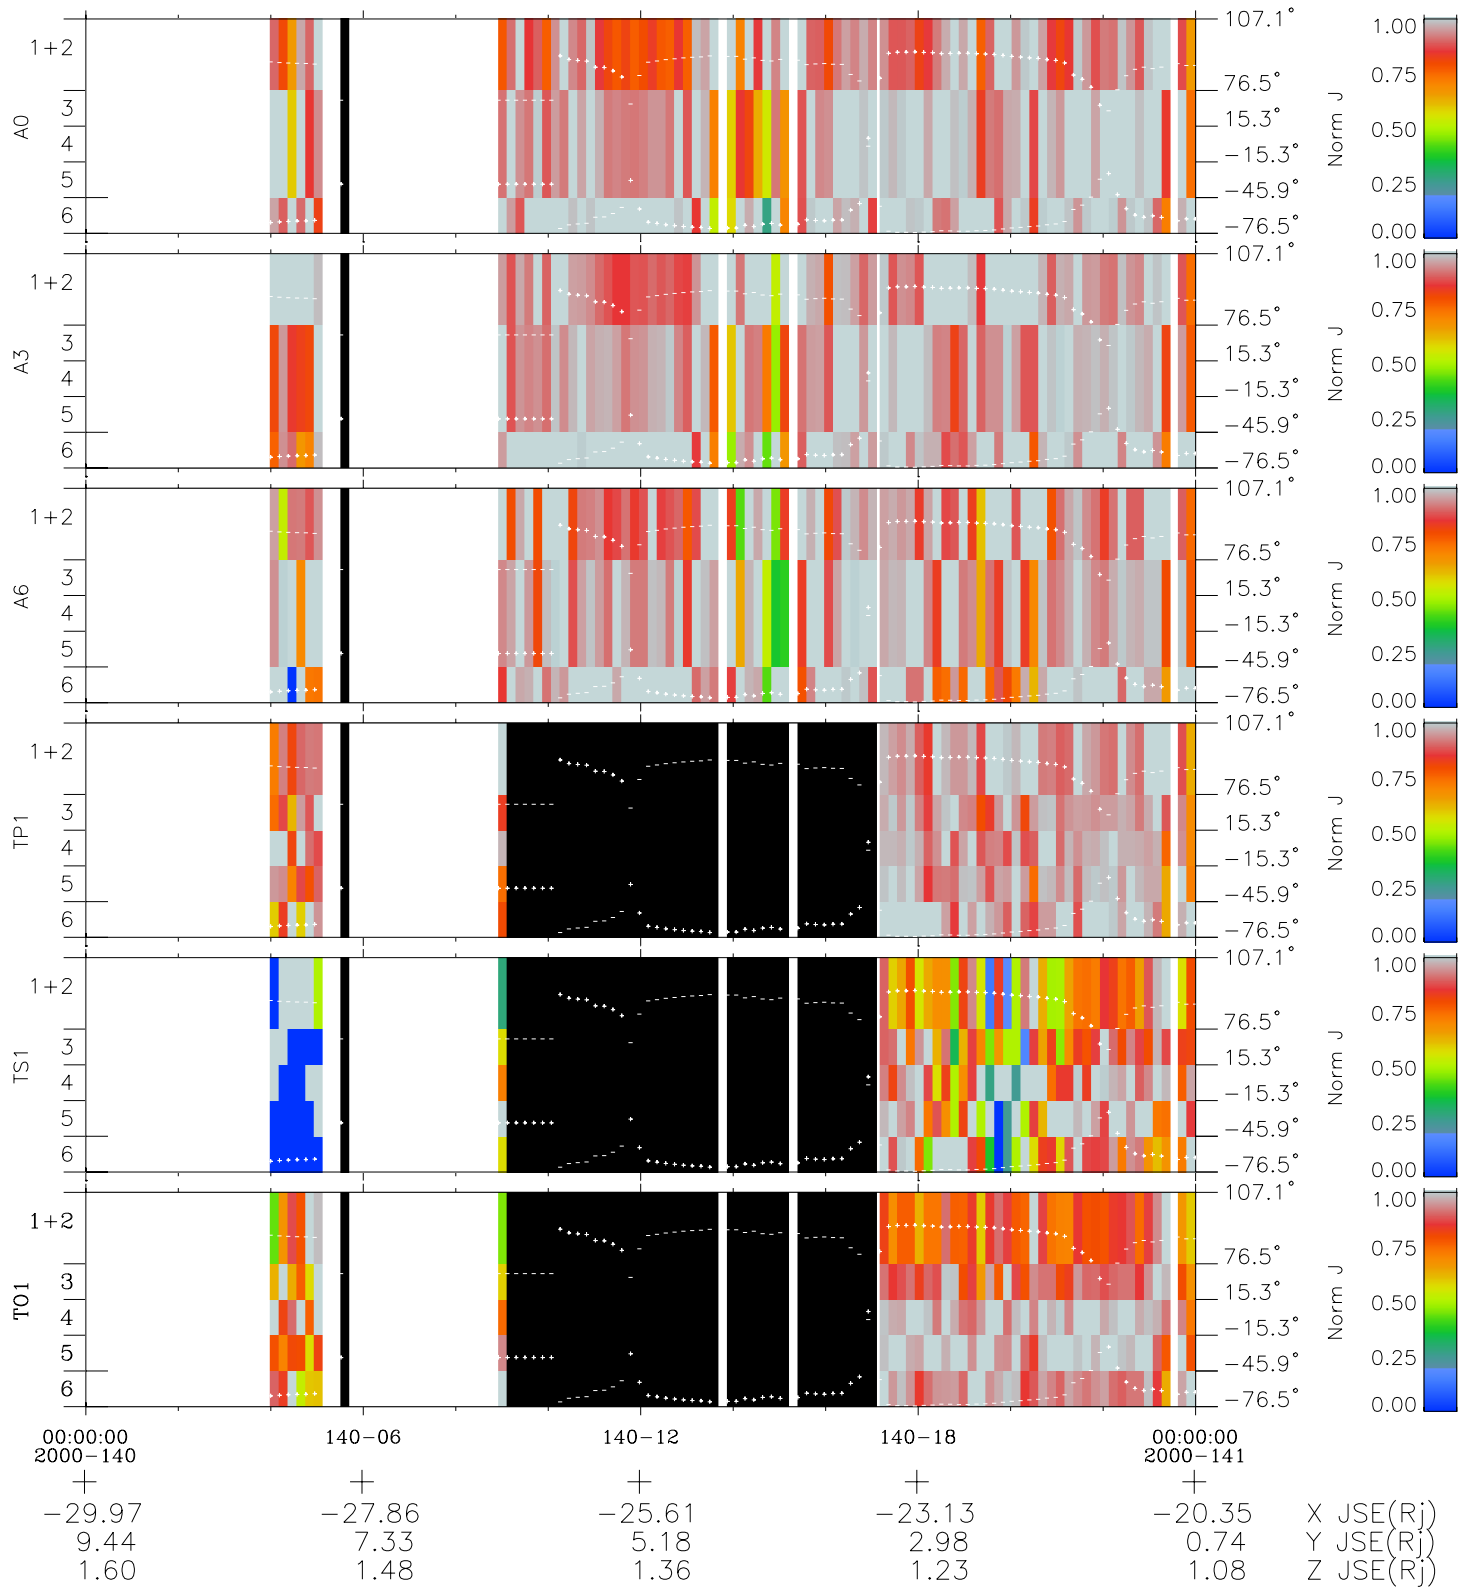

Galileo EPD Real Elevation Anisotropies 00140

Software Version: RTELEV_NORM V 1.20
Data Production: 10-03-01
Plot Production: Mon Sep 17 09:12:59 2001
Color File: wondr3
Geofactor File: 1.1

- ◇ = Jupiter look direction
- = Corotation look direction