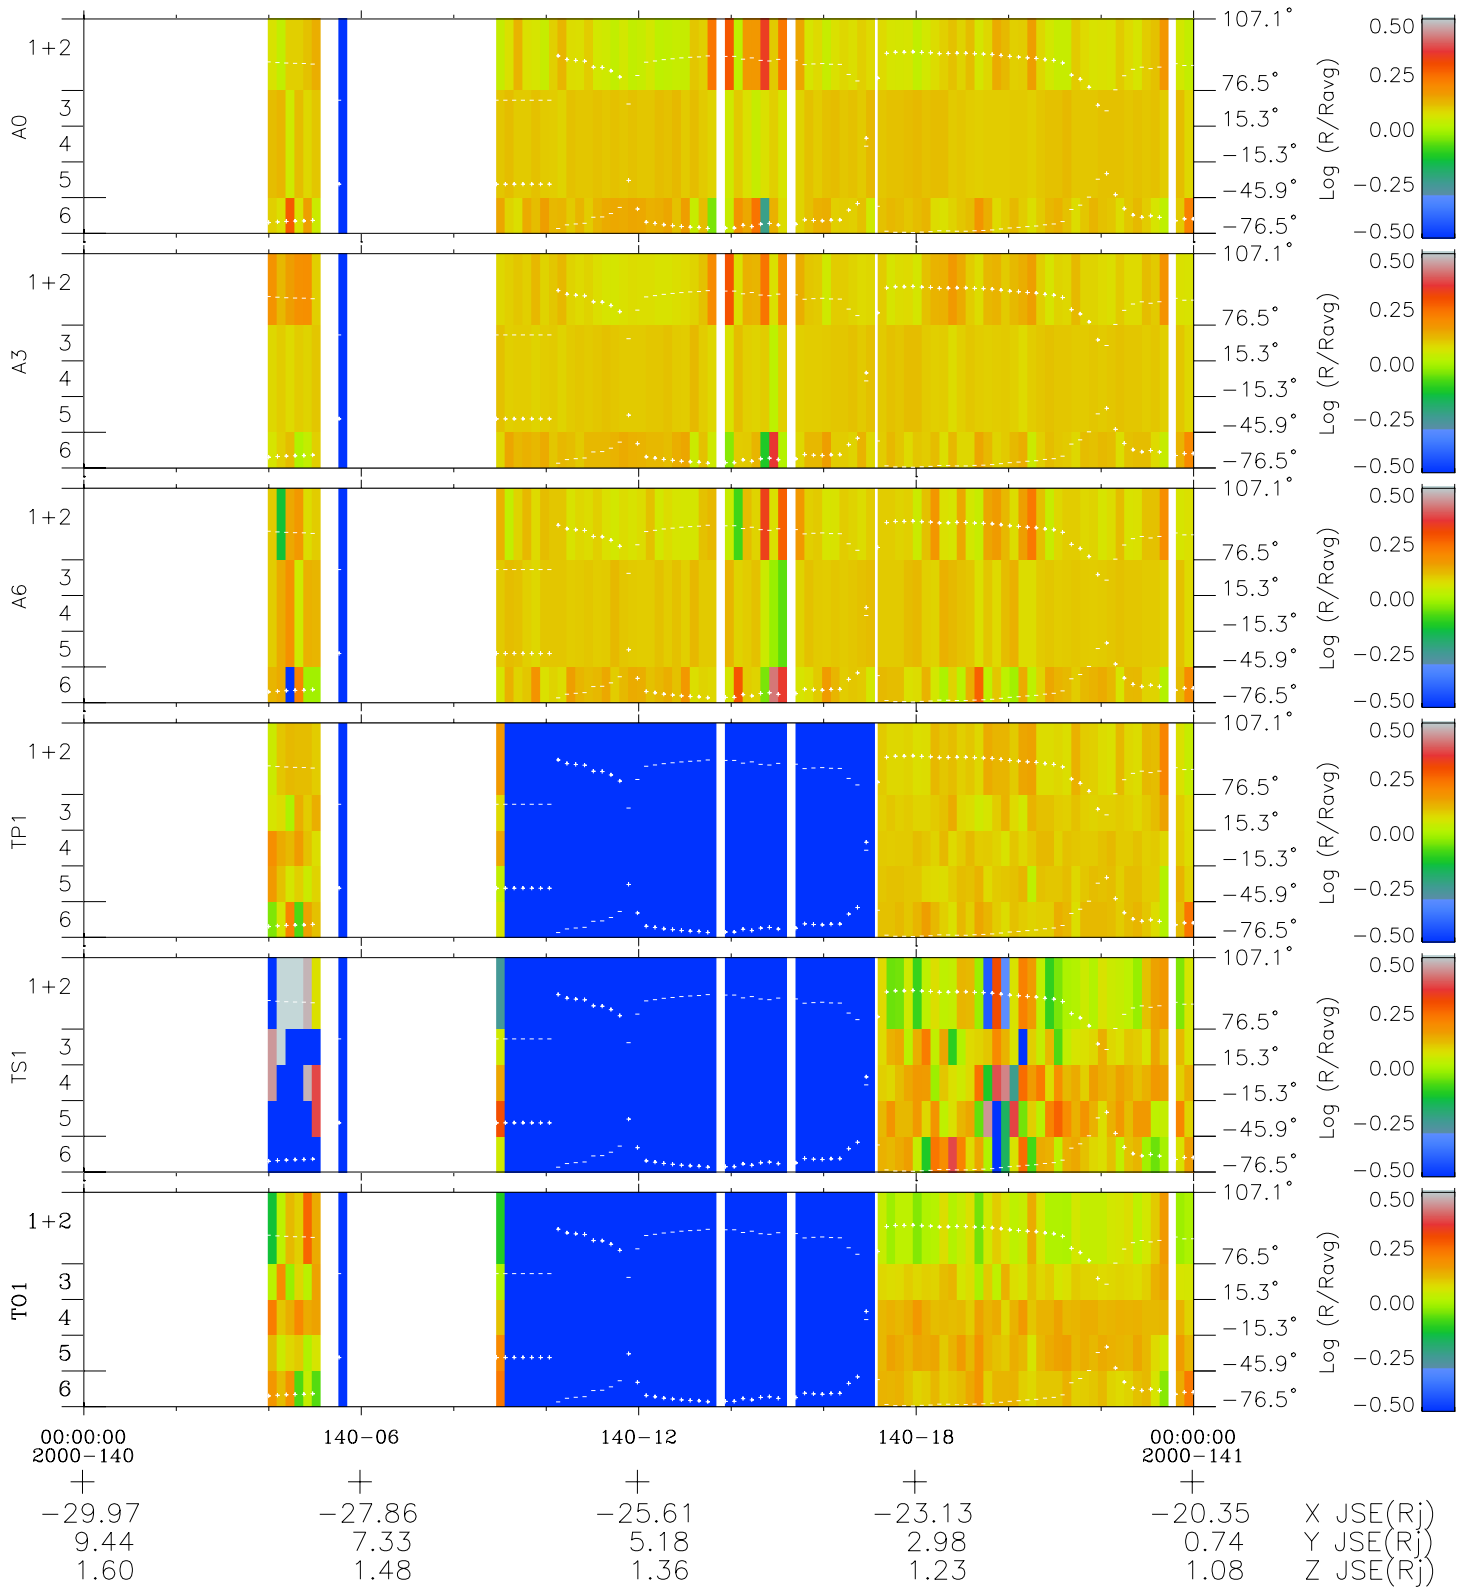

Galileo EPD Real Elevation Anisotropies 00140

Software Version: RTELEV_MEAN V 1.20
 Data Production: 10-03-01
 Plot Production: Mon Sep 17 09:12:42 2001
 Color File: wondr3
 Geofactor File: 1.1

- ◇ = Jupiter look direction
- = Corotation look direction