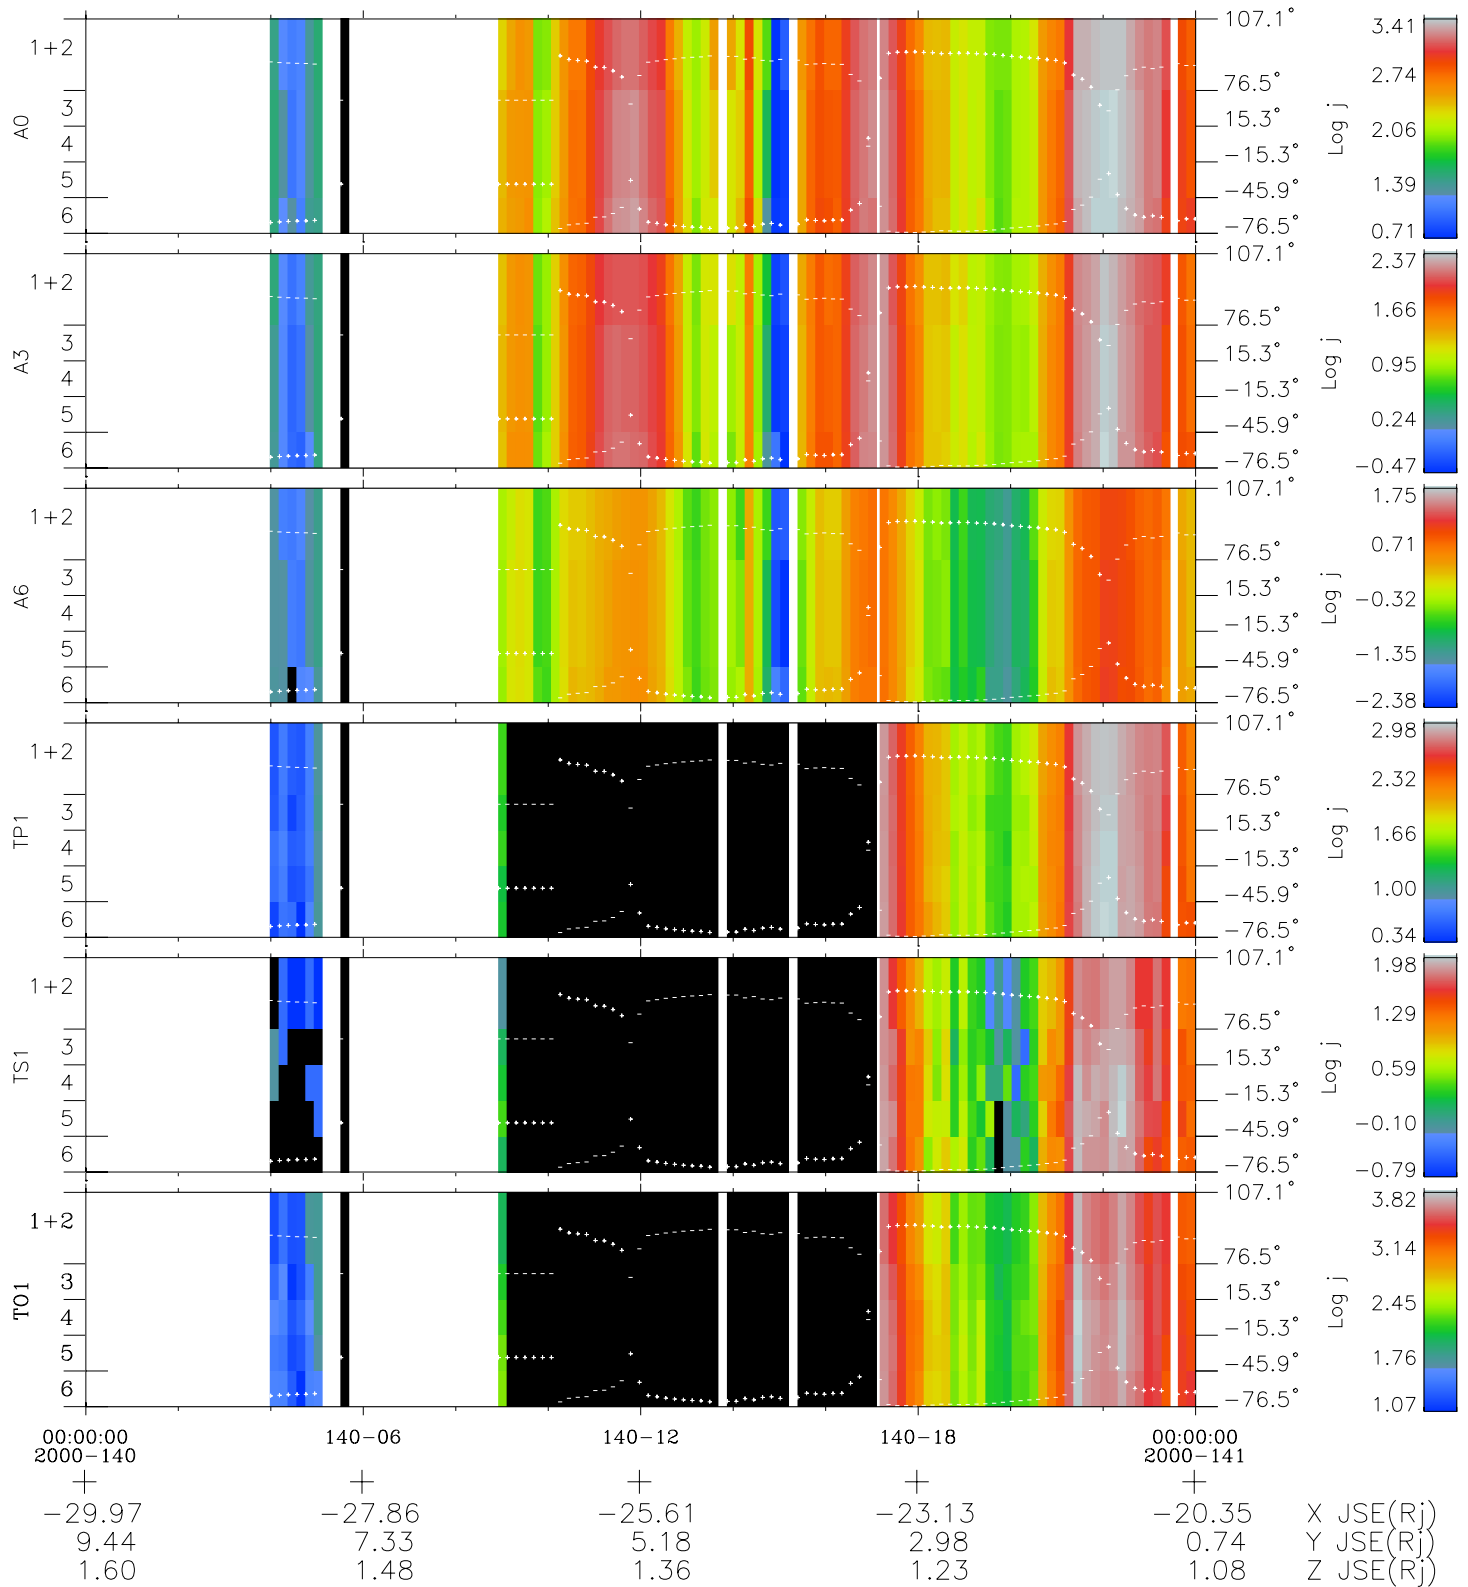

Galileo EPD Real Elevation Anisotropies 00140

Software Version: RTELEV_FLUX V 1.20
Data Production: 10-03-01
Plot Production: Mon Sep 17 09:12:50 2001
Color File: wondr3
Geofactor File: 1.1

- ◇ = Jupiter look direction
- = Corotation look direction