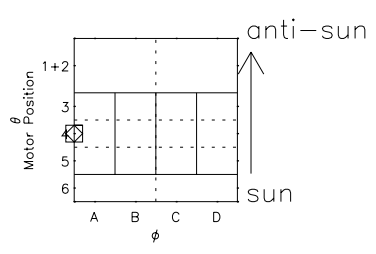

Galileo EPD Real Time Azimuth Anisotropies 00140

Software Version: RTAZIM_NORM V 1.20
Data Production: 10-03-01
Plot Production: Mon Sep 17 09:13:28 2001
Color File: wondr3
Geofactor File: 1.1

◇ = Jupiter look direction
□ = Corotation look direction