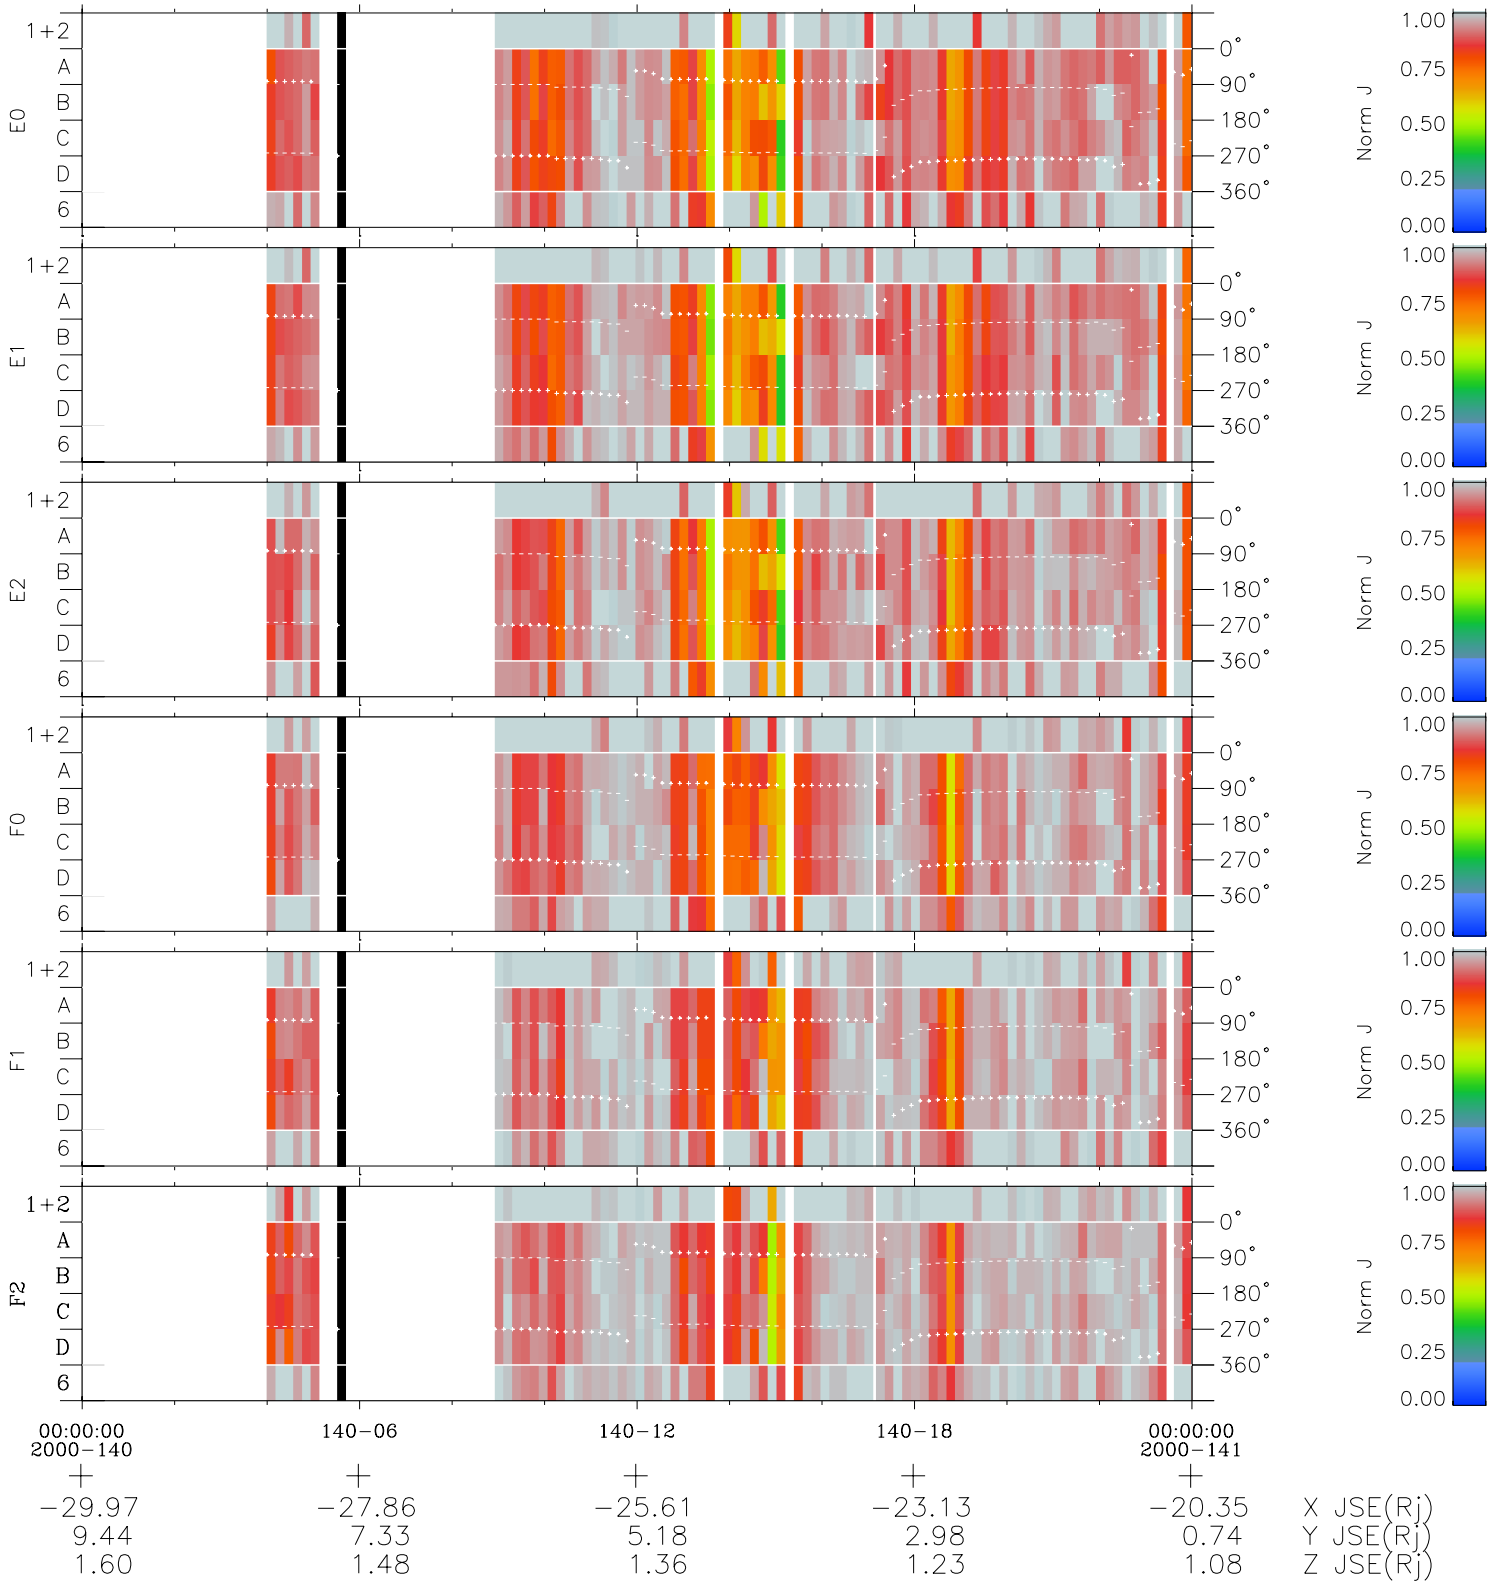

Galileo EPD Real Time Azimuth Anisotropies 00140

Software Version: RTAZIM_NORM V 1.20
Data Production: 10-03-01
Plot Production: Mon Sep 17 09:13:28 2001
Color File: wondr3
Geofactor File: 1.1

◇ = Jupiter look direction
□ = Corotation look direction