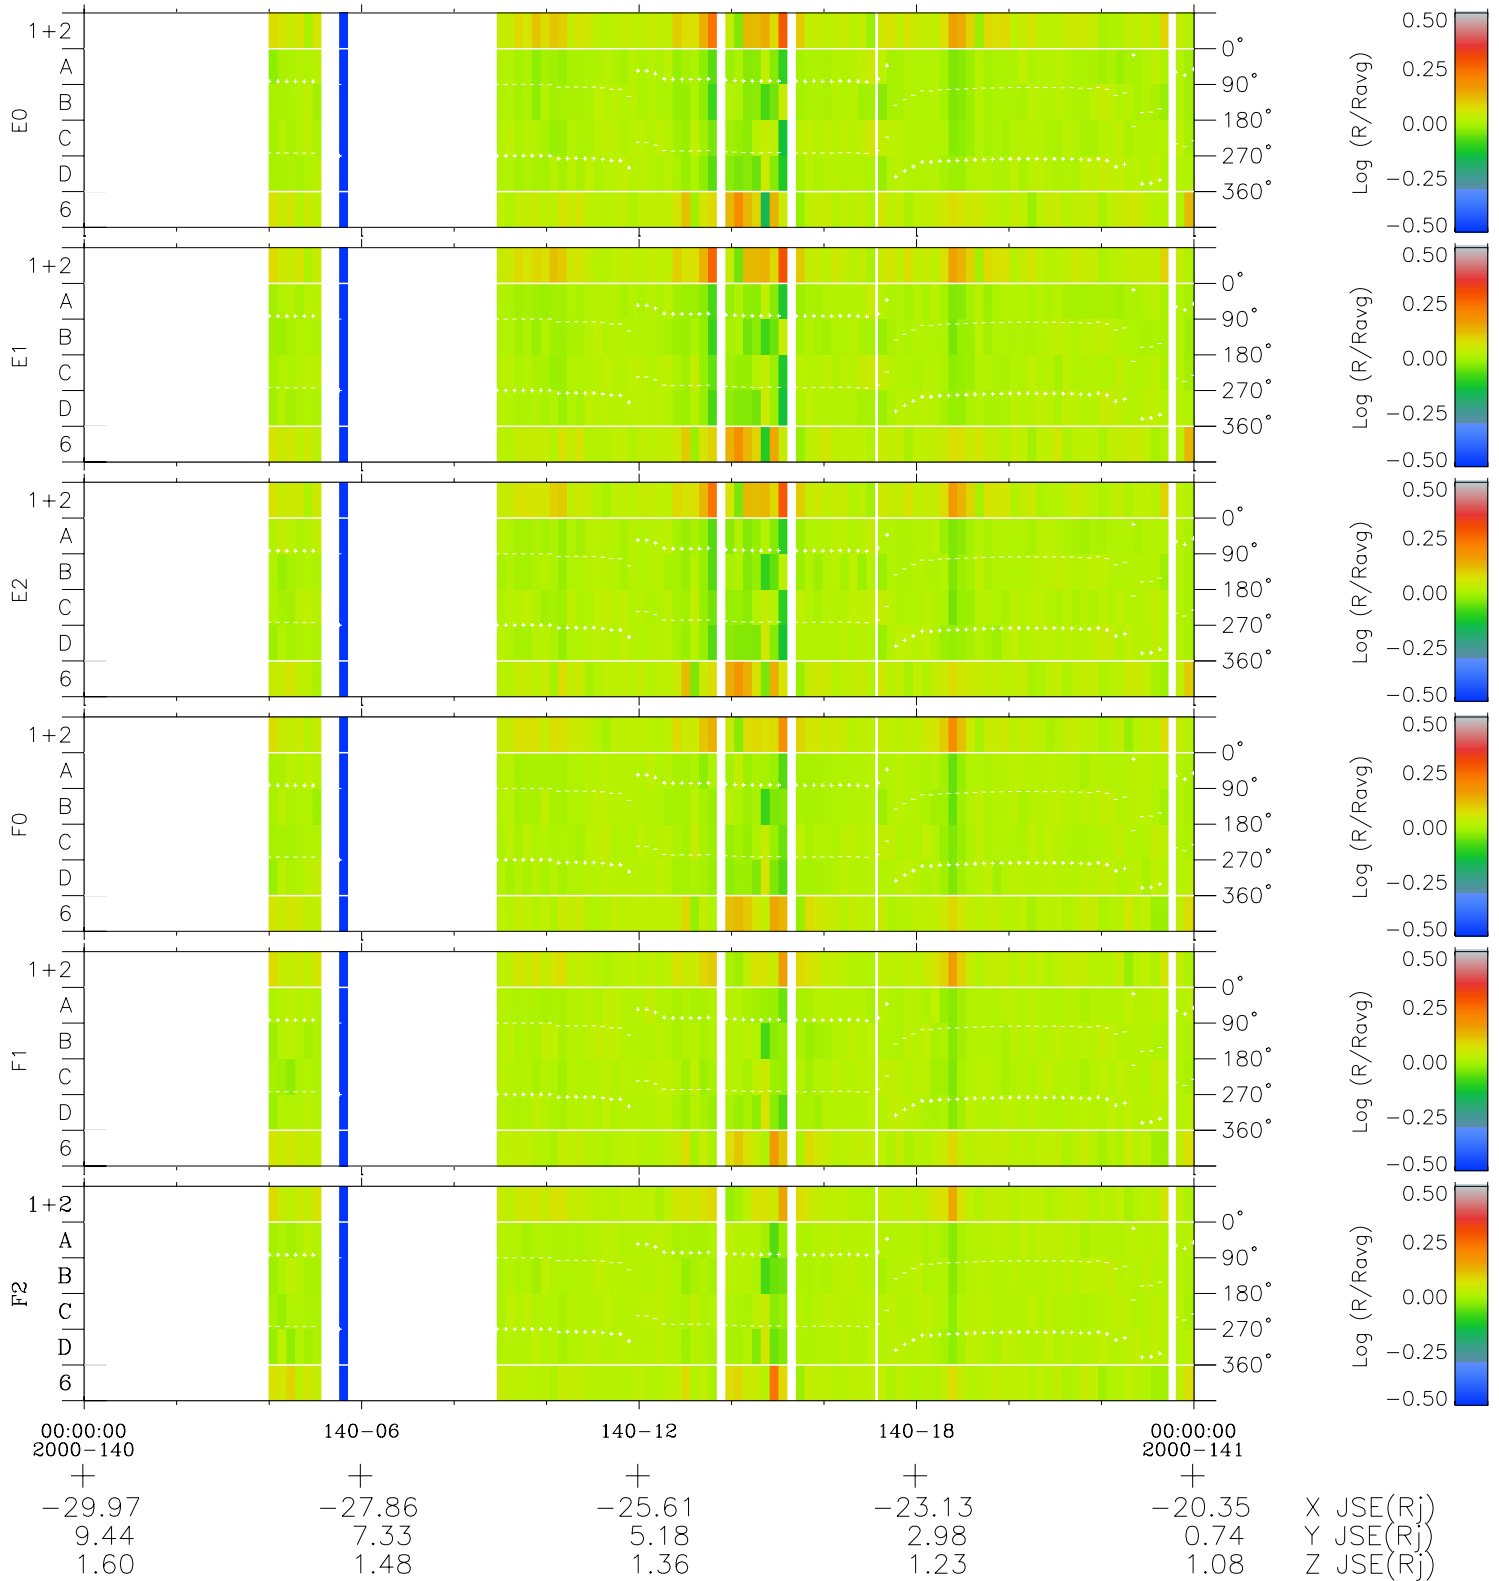

# Galileo EPD Real Time Azimuth Anisotropies 00140

Software Version: RTAZIM\_MEAN V 1.20  
 Data Production: 10-03-01  
 Plot Production: Mon Sep 17 09:13:12 2001  
 Color File: wondr3  
 Geofactor File: 1.1

- ◇ = Jupiter look direction
- = Corotation look direction