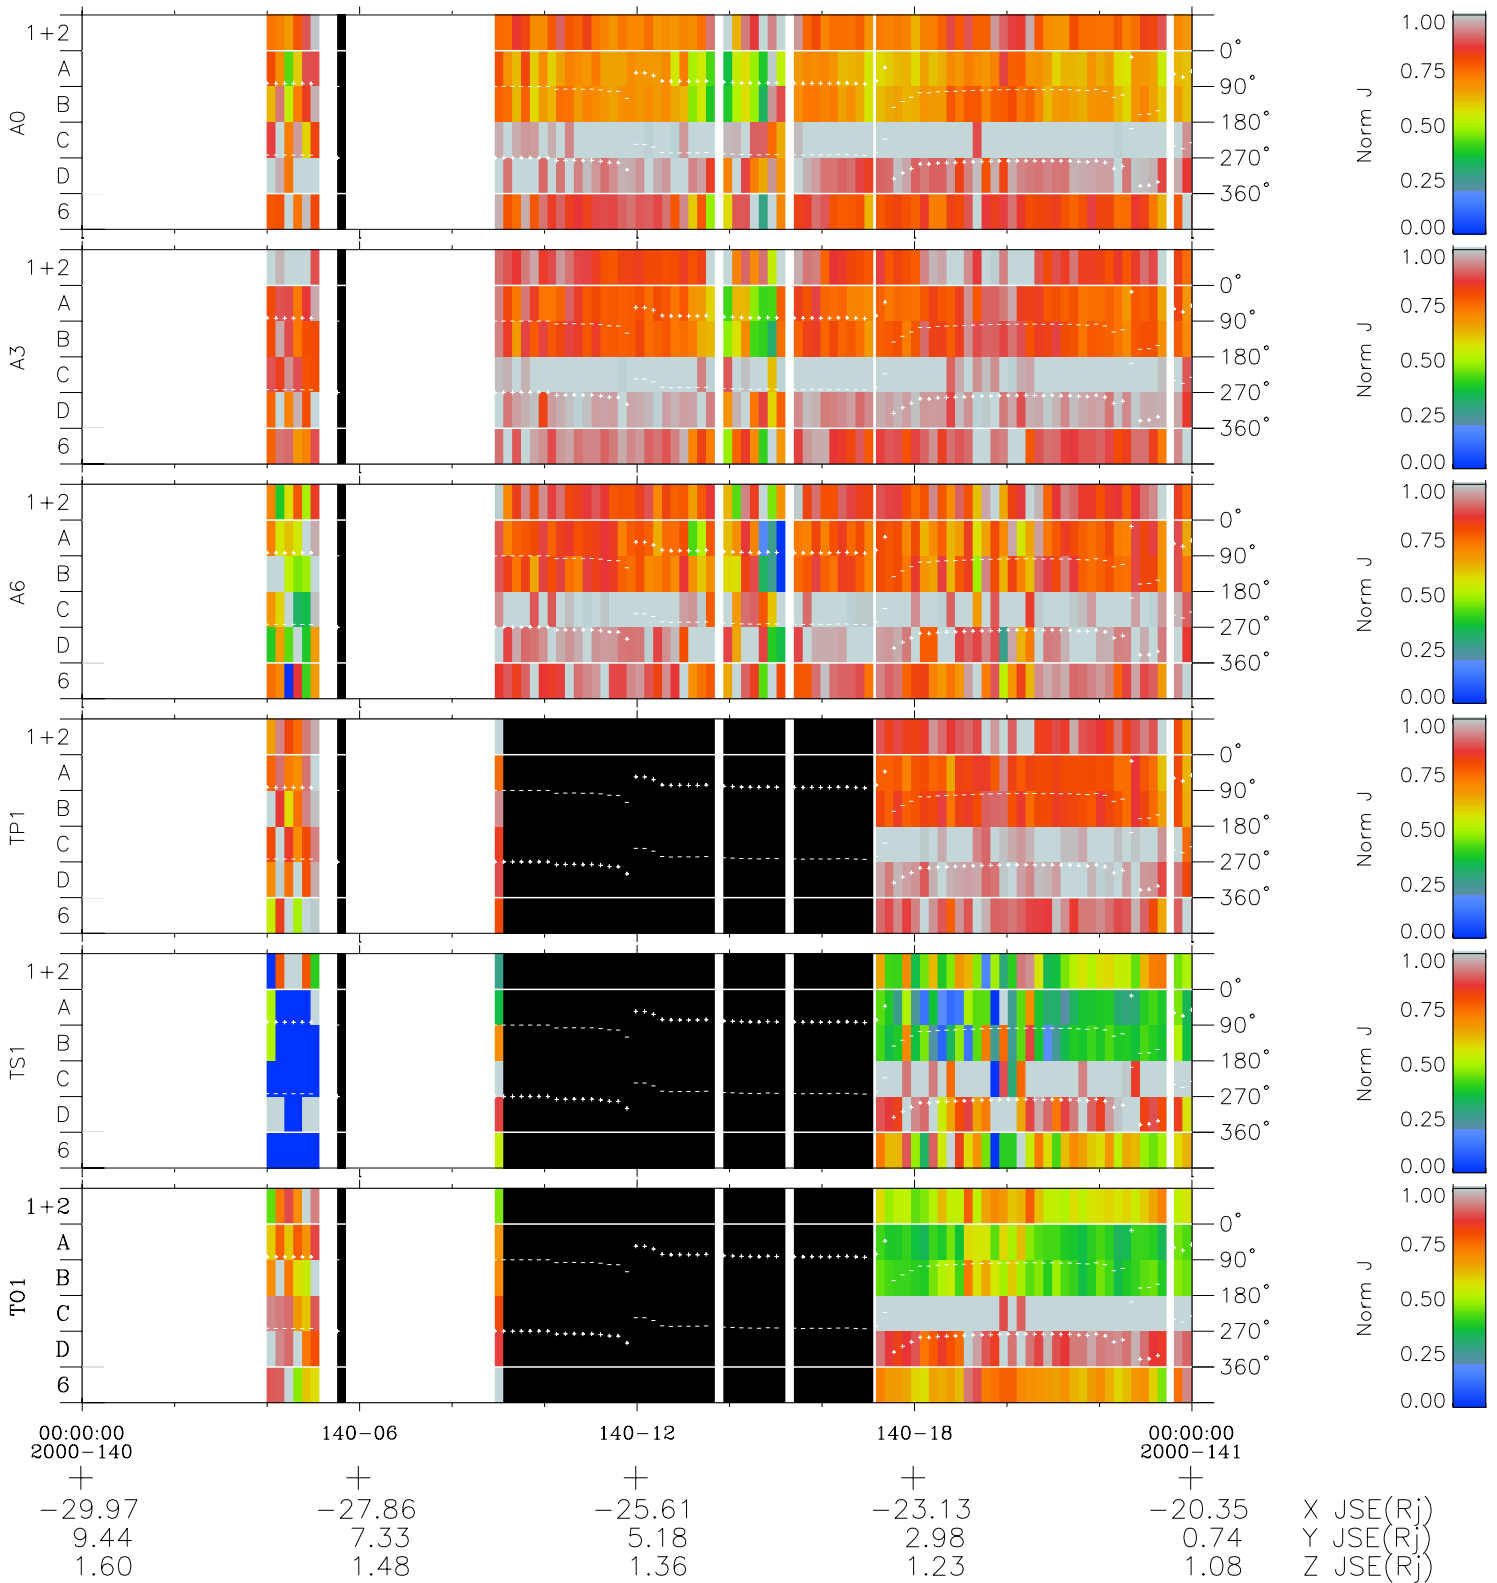

# Galileo EPD Real Time Azimuth Anisotropies 00140

Software Version: RTAZIM\_NORM V 1.20  
Data Production: 10-03-01  
Plot Production: Mon Sep 17 09:13:24 2001  
Color File: wondr3  
Geofactor File: 1.1

- ◇ = Jupiter look direction
- = Corotation look direction