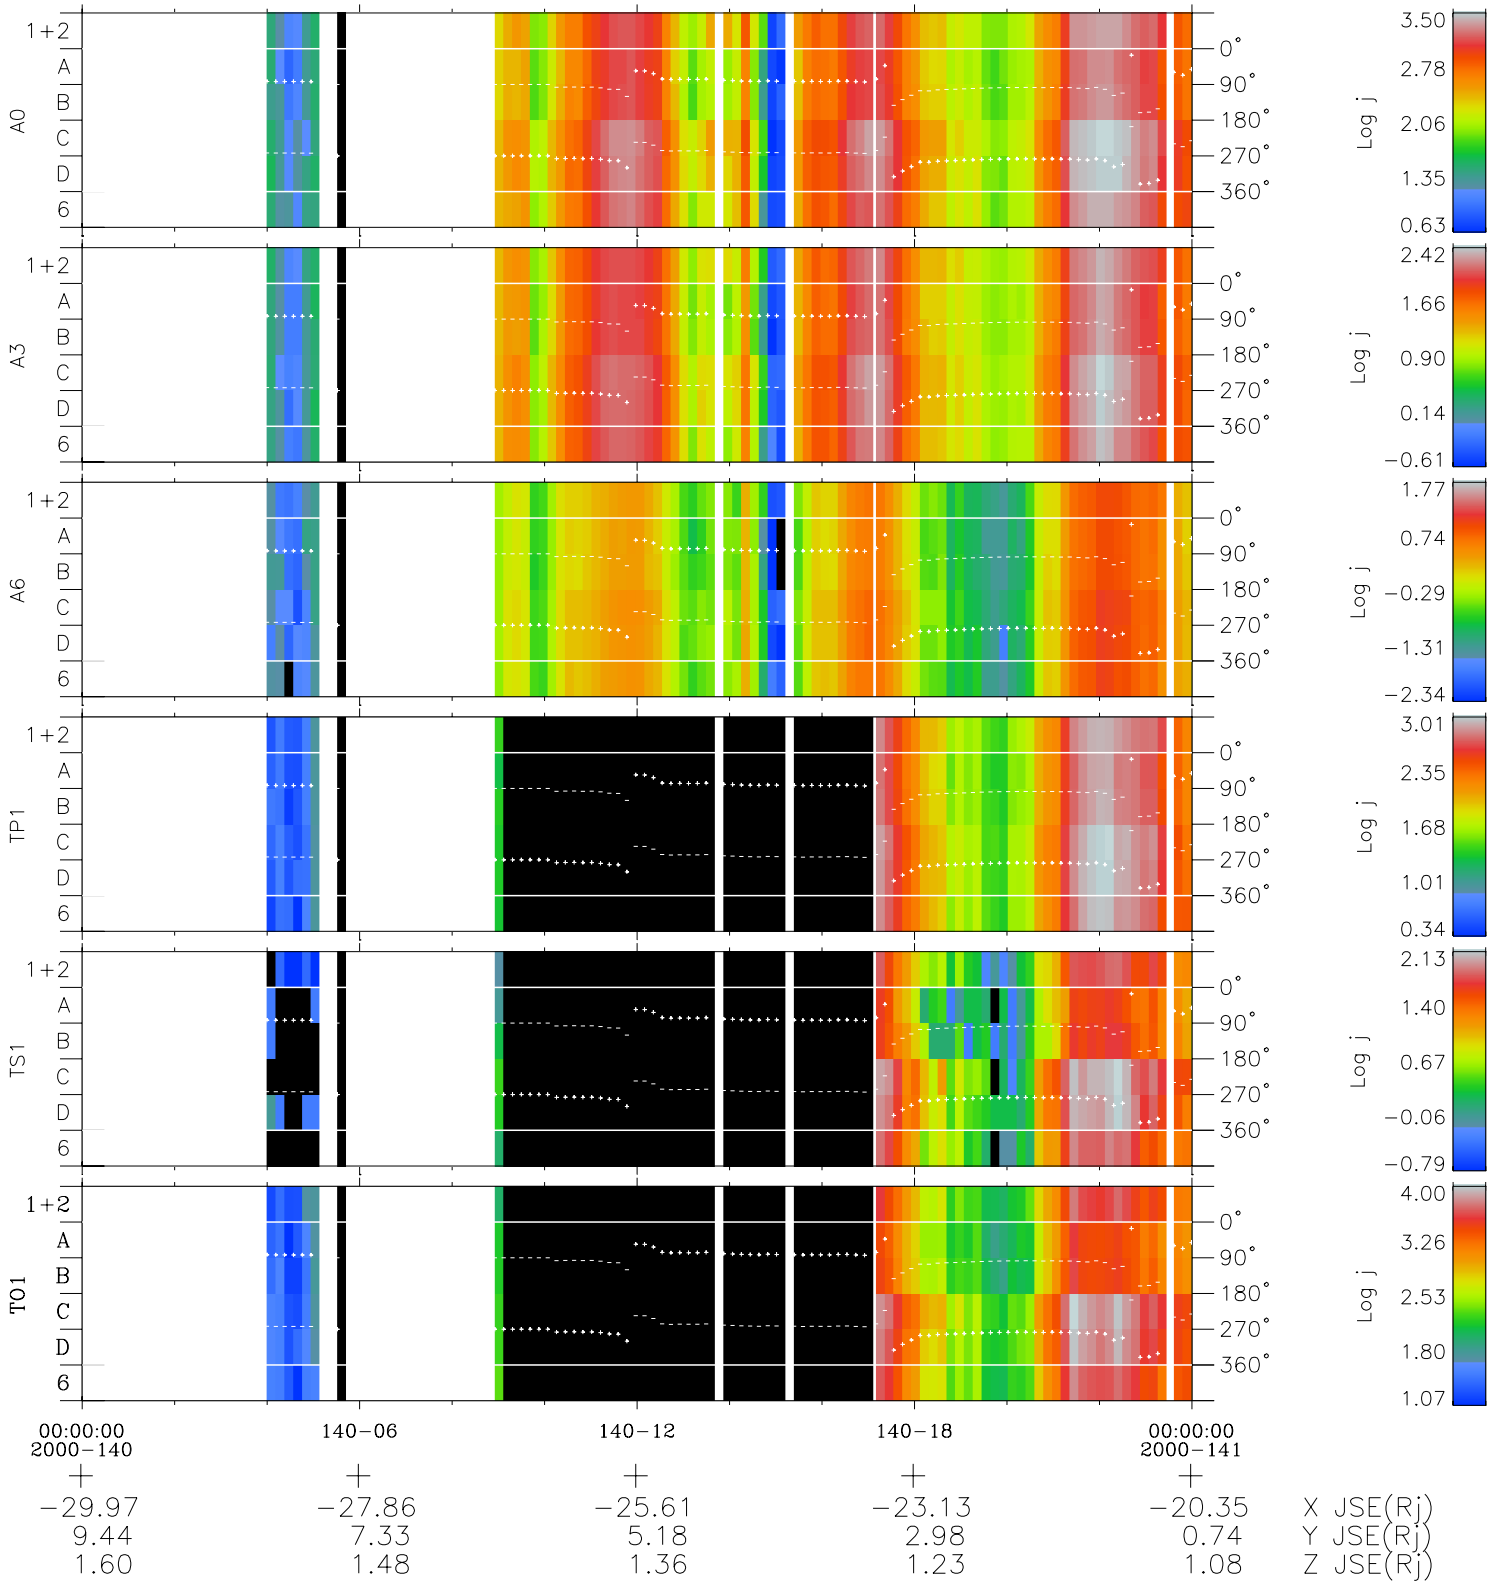

# Galileo EPD Real Time Azimuth Anisotropies 00140

Software Version: RTAZIM\_FLUX V 1.20  
Data Production: 10-03-01  
Plot Production: Mon Sep 17 09:13:16 2001  
Color File: wondr3  
Geofactor File: 1.1

◇ = Jupiter look direction  
□ = Corotation look direction