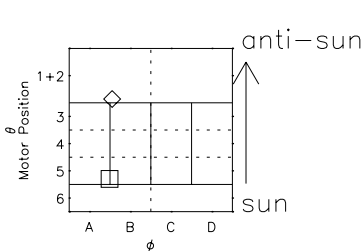

Galileo EPD Real Time All-Sky Anisotropies 00054

Software Version: RTSKY_MEAN V 1.20
 Data Production: 18-05-01
 Plot Production: Mon Sep 17 09:07:47 2001
 Color File: wondr3
 Geofactor File: 1.1

- ◇ = Jupiter look direction
- = Corotation look direction