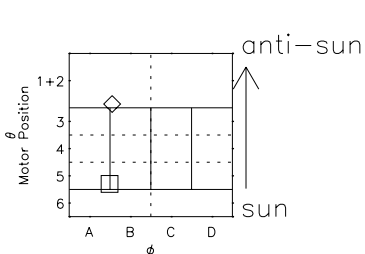

Galileo EPD Real Time All-Sky Anisotropies 00054

Software Version: RTSKY_NORM V 1.20
Data Production: 18-05-01
Plot Production: Mon Sep 17 09:07:53 2001
Color File: wondr3
Geofactor File: 1.1

- ◇ = Jupiter look direction
- = Corotation look direction